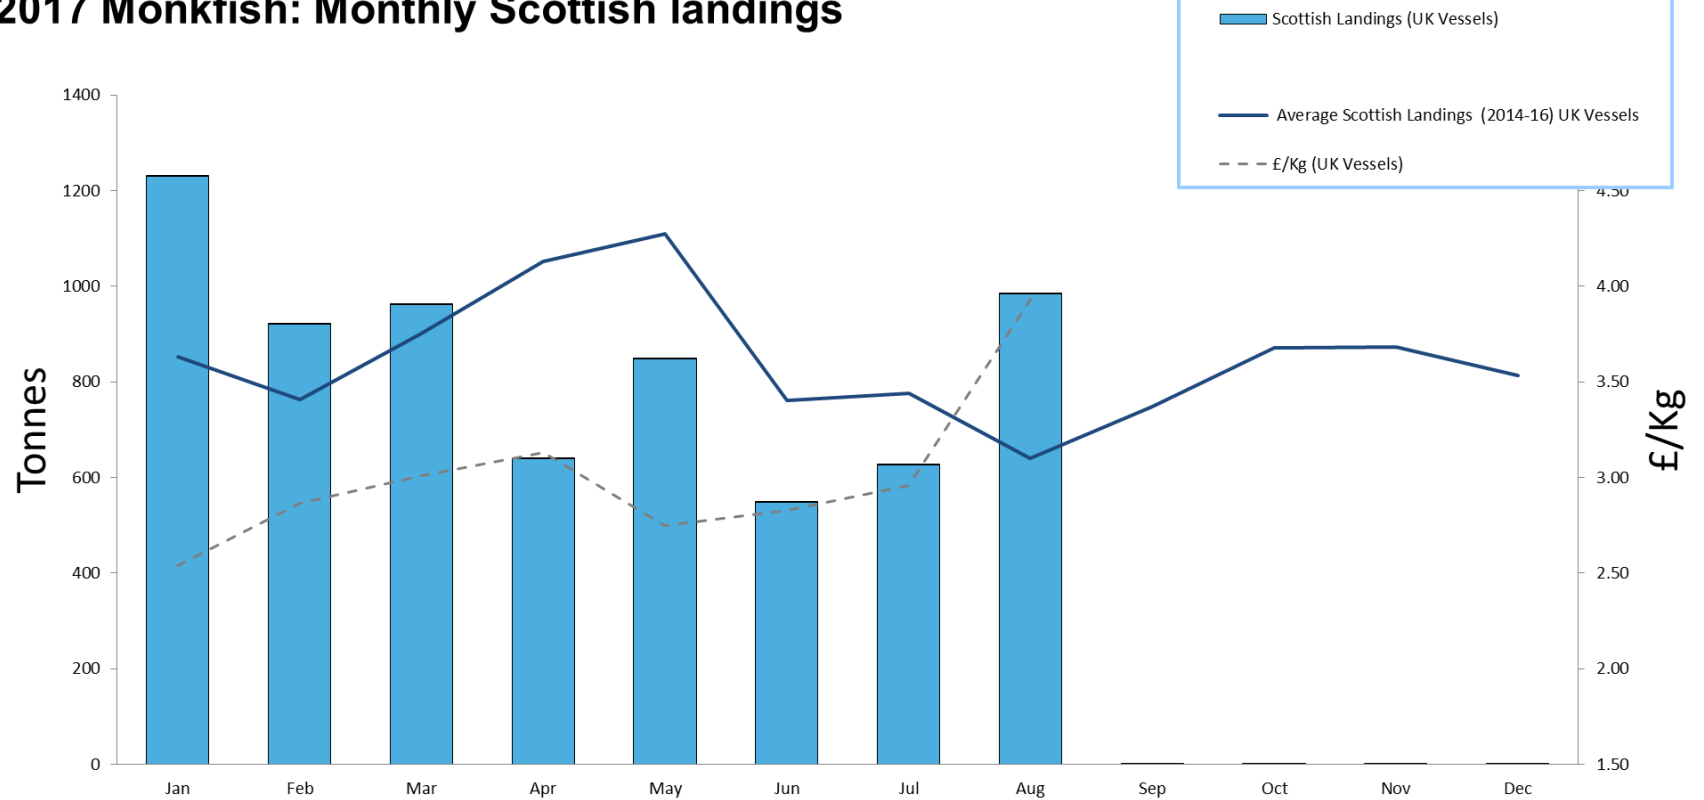

The graphs show landings into Scotland by UK vessels. It does not include landings from foreign vessels into Scotland.

Data sourced from Marine Scotland, Marine Analytical Unit.

2017 Cod: Monthly Scottish landings (Live Weight)

2017 Haddock: Monthly Scottish landings

2017 Whiting: Monthly Scottish landings

2017 Saithe: Monthly Scottish landings

2017 Hake: Monthly Scottish landings

2017 Monkfish: Monthly Scottish landings

2017 Megrim: Monthly Scottish landings