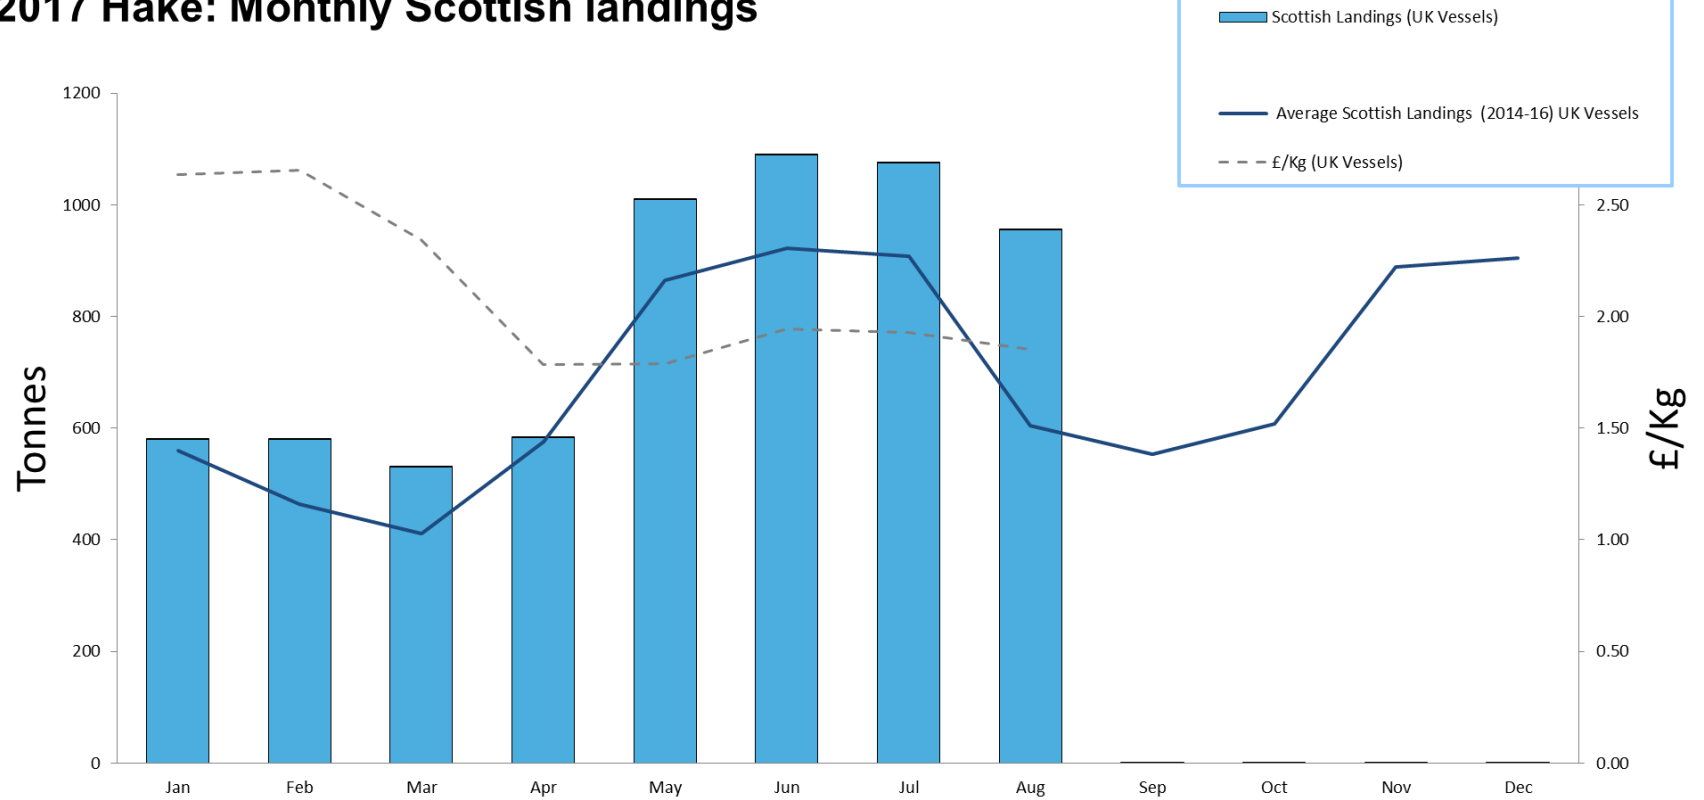

2017 Haddock: Monthly Scottish landings

2017 Whiting: Monthly Scottish landings

2017 Saithe: Monthly Scottish landings

2017 Hake: Monthly Scottish landings

2017 Monkfish: Monthly Scottish landings

2017 Megrim: Monthly Scottish landings