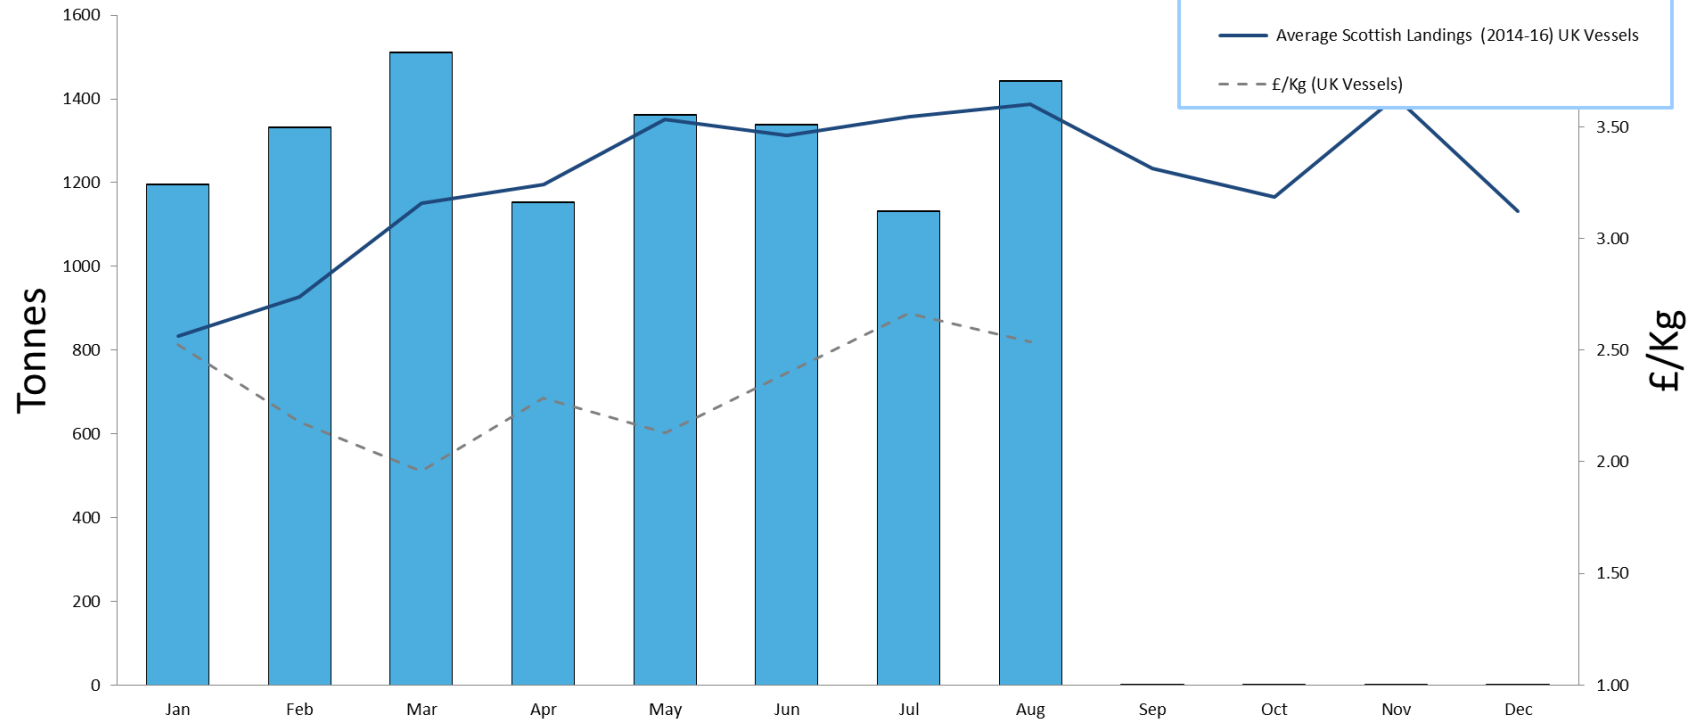

Scottish Whitefish Landings 2017

Monthly Update: To End of Aug

The landings & price data are **approximate and provisional** at this time and will be subject to amendment; hence they should be treated accordingly.

The graphs show landings into Scotland by UK vessels. It does not include landings from foreign vessels into Scotland.

Data sourced from Marine Scotland, Marine Analytical Unit.

2017 Cod: Monthly Scottish landings (Live Weight)

2017 Haddock: Monthly Scottish landings

2017 Whiting: Monthly Scottish landings

2017 Saithe: Monthly Scottish landings

2017 Hake: Monthly Scottish landings

2017 Monkfish: Monthly Scottish landings

2017 Megrim: Monthly Scottish landings