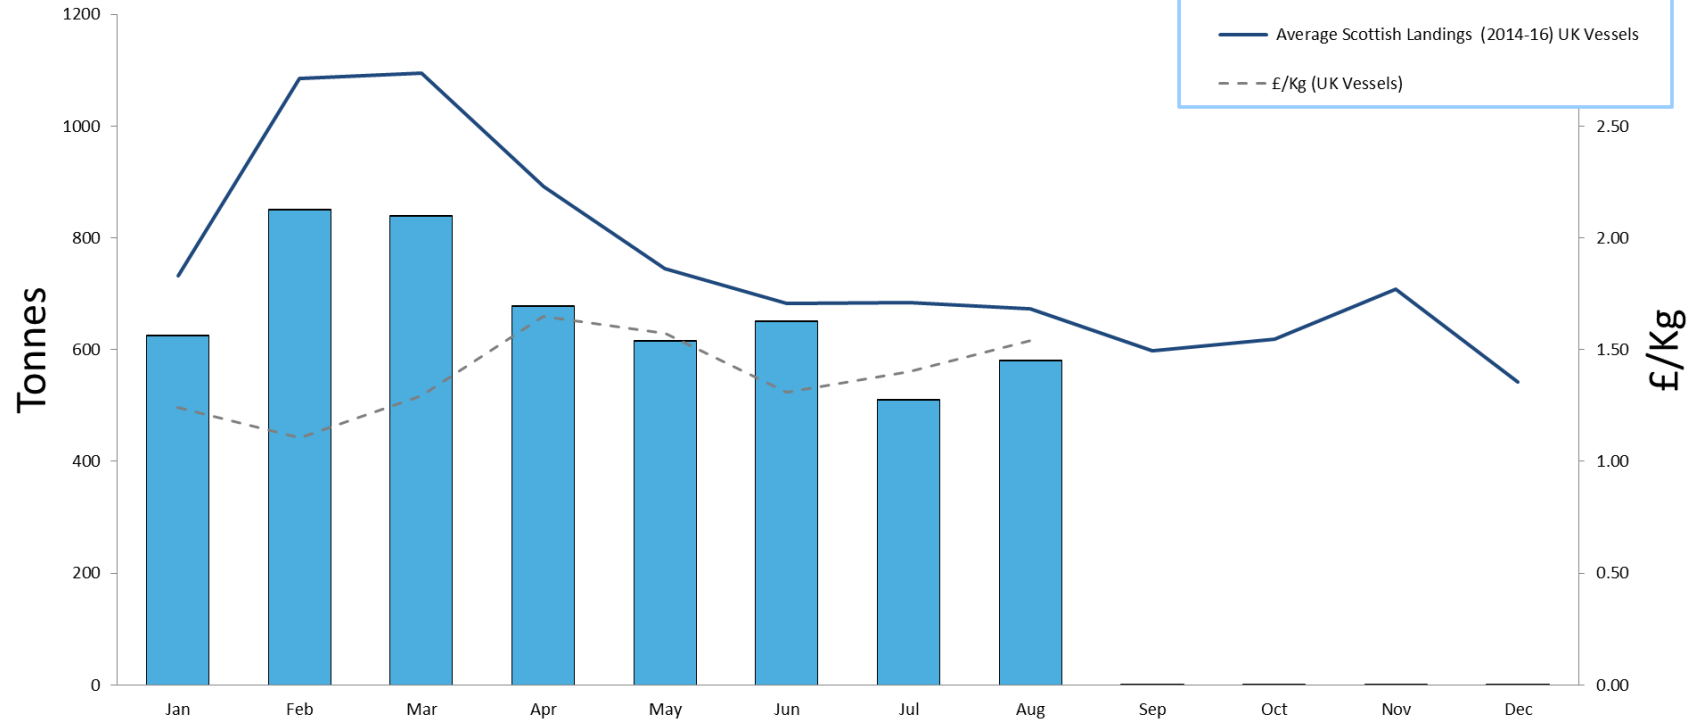

The graphs show landings into Scotland by UK vessels. It does not include landings from foreign vessels into Scotland.

Data sourced from Marine Scotland, Marine Analytical Unit.

2017 Cod: Monthly Scottish landings (Live Weight)

2017 Haddock: Monthly Scottish landings

2017 Whiting: Monthly Scottish landings

2017 Saithe: Monthly Scottish landings

2017 Hake: Monthly Scottish landings

2017 Monkfish: Monthly Scottish landings

2017 Megrim: Monthly Scottish landings