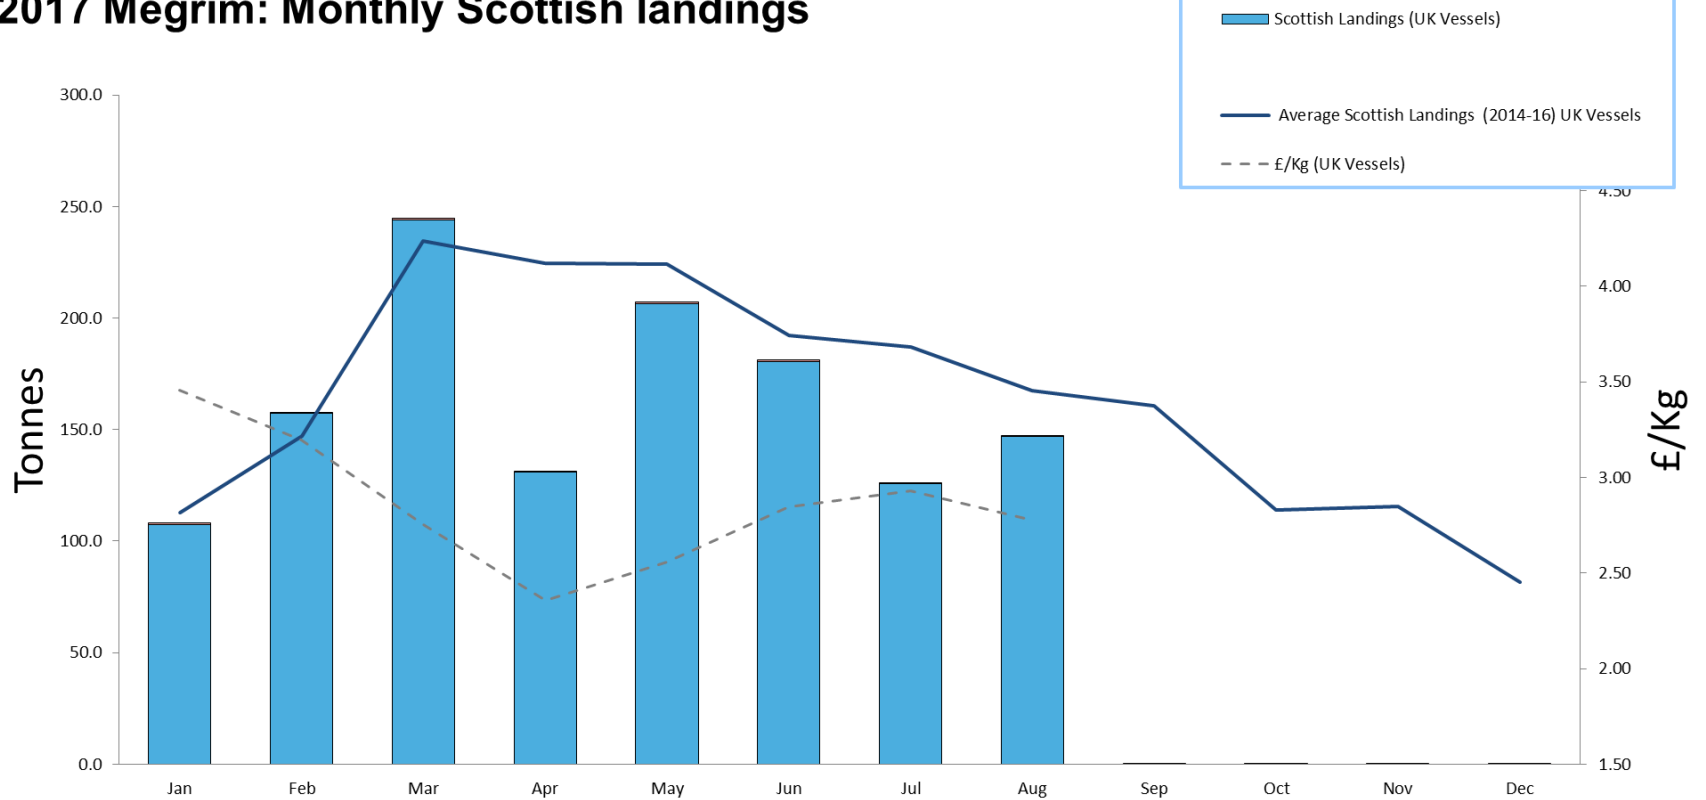

The graphs show landings into Scotland by UK vessels. It does not include landings from foreign vessels into Scotland.

Data sourced from Marine Scotland, Marine Analytical Unit.

2017 Cod: Monthly Scottish landings (Live Weight)

2017 Haddock: Monthly Scottish landings

2017 Whiting: Monthly Scottish landings

2017 Saithe: Monthly Scottish landings

2017 Hake: Monthly Scottish landings

2017 Monkfish: Monthly Scottish landings

2017 Megrim: Monthly Scottish landings