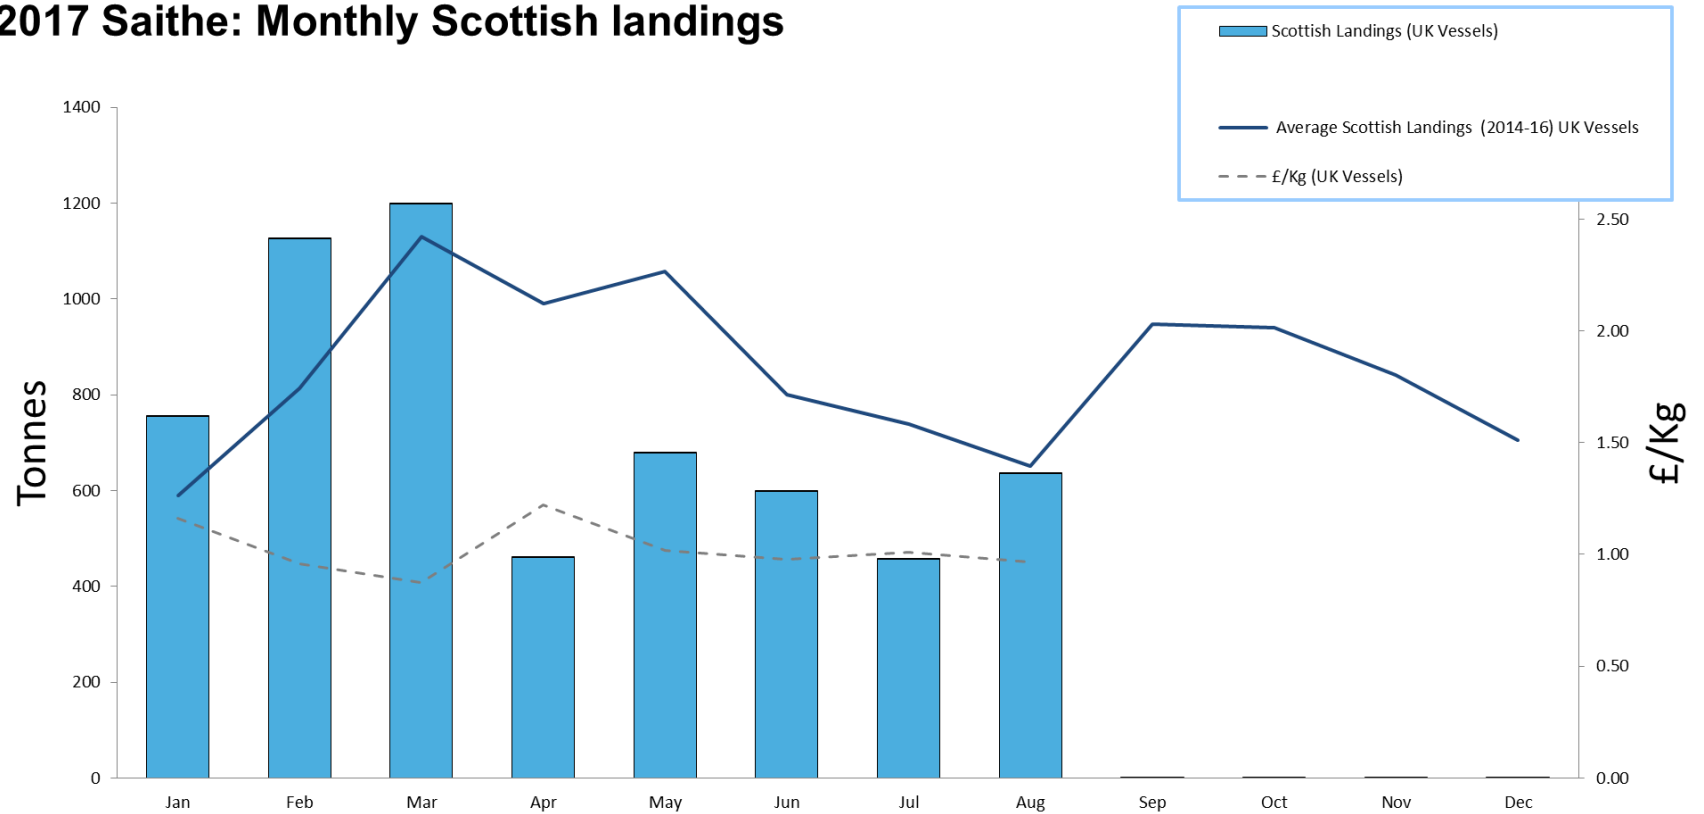

The graphs show landings into Scotland by UK vessels. It does not include landings from foreign vessels into Scotland.

Data sourced from Marine Scotland, Marine Analytical Unit.

2017 Cod: Monthly Scottish landings (Live Weight)

2017 Haddock: Monthly Scottish landings

2017 Whiting: Monthly Scottish landings

2017 Saithe: Monthly Scottish landings

2017 Hake: Monthly Scottish landings

2017 Monkfish: Monthly Scottish landings

2017 Megrim: Monthly Scottish landings