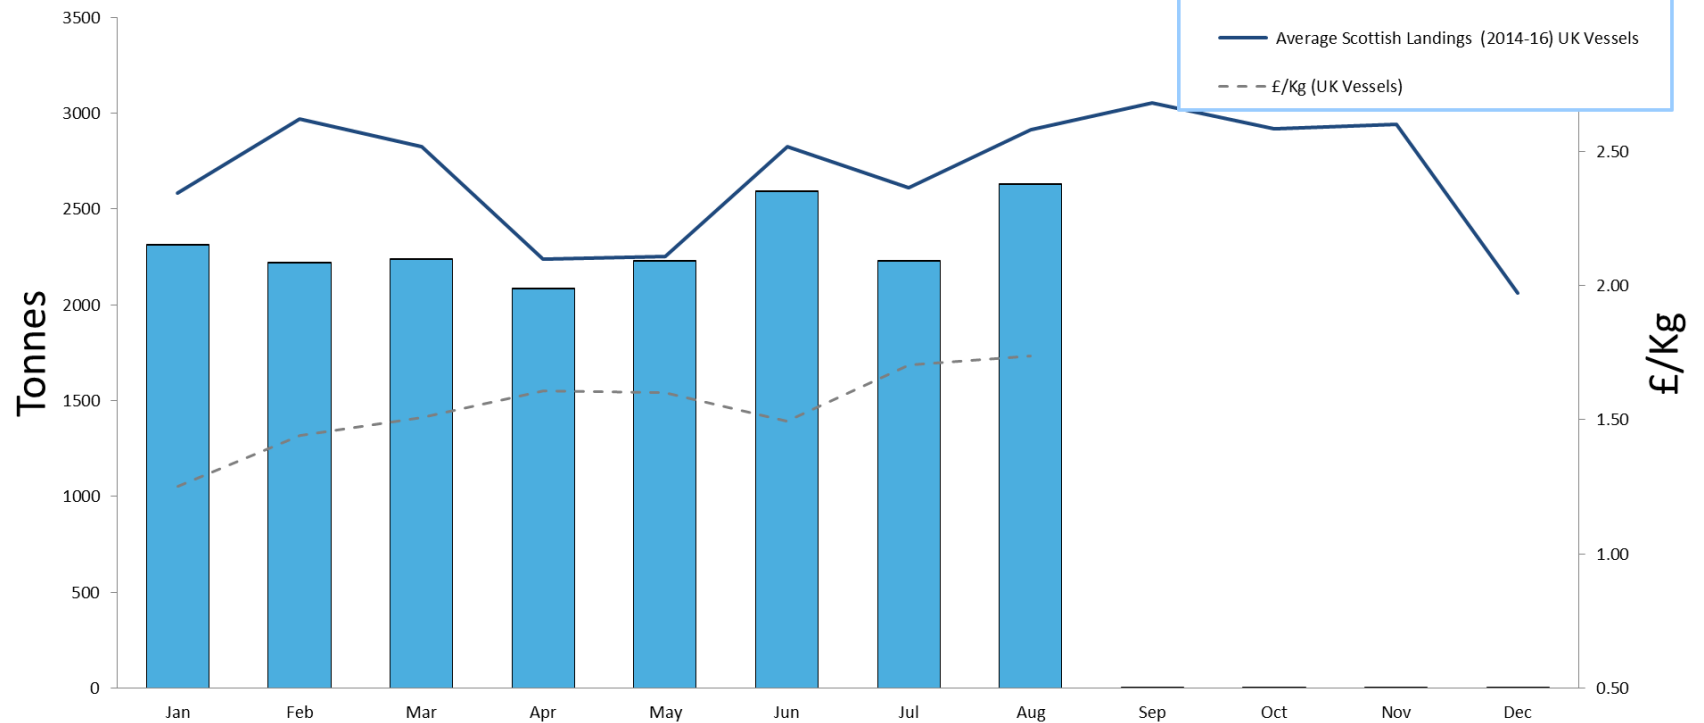

Scottish Whitefish Landings 2017

Monthly Update: To End of Aug

The landings & price data are **approximate and provisional** at this time and will be subject to amendment; hence they should be treated accordingly.

The graphs show landings into Scotland by UK vessels. It does not include landings from foreign vessels into Scotland.

Data sourced from Marine Scotland, Marine Analytical Unit.

2017 Cod: Monthly Scottish landings (Live Weight)

2017 Haddock: Monthly Scottish landings

2017 Whiting: Monthly Scottish landings

2017 Saithe: Monthly Scottish landings

2017 Hake: Monthly Scottish landings

2017 Monkfish: Monthly Scottish landings

2017 Megrim: Monthly Scottish landings