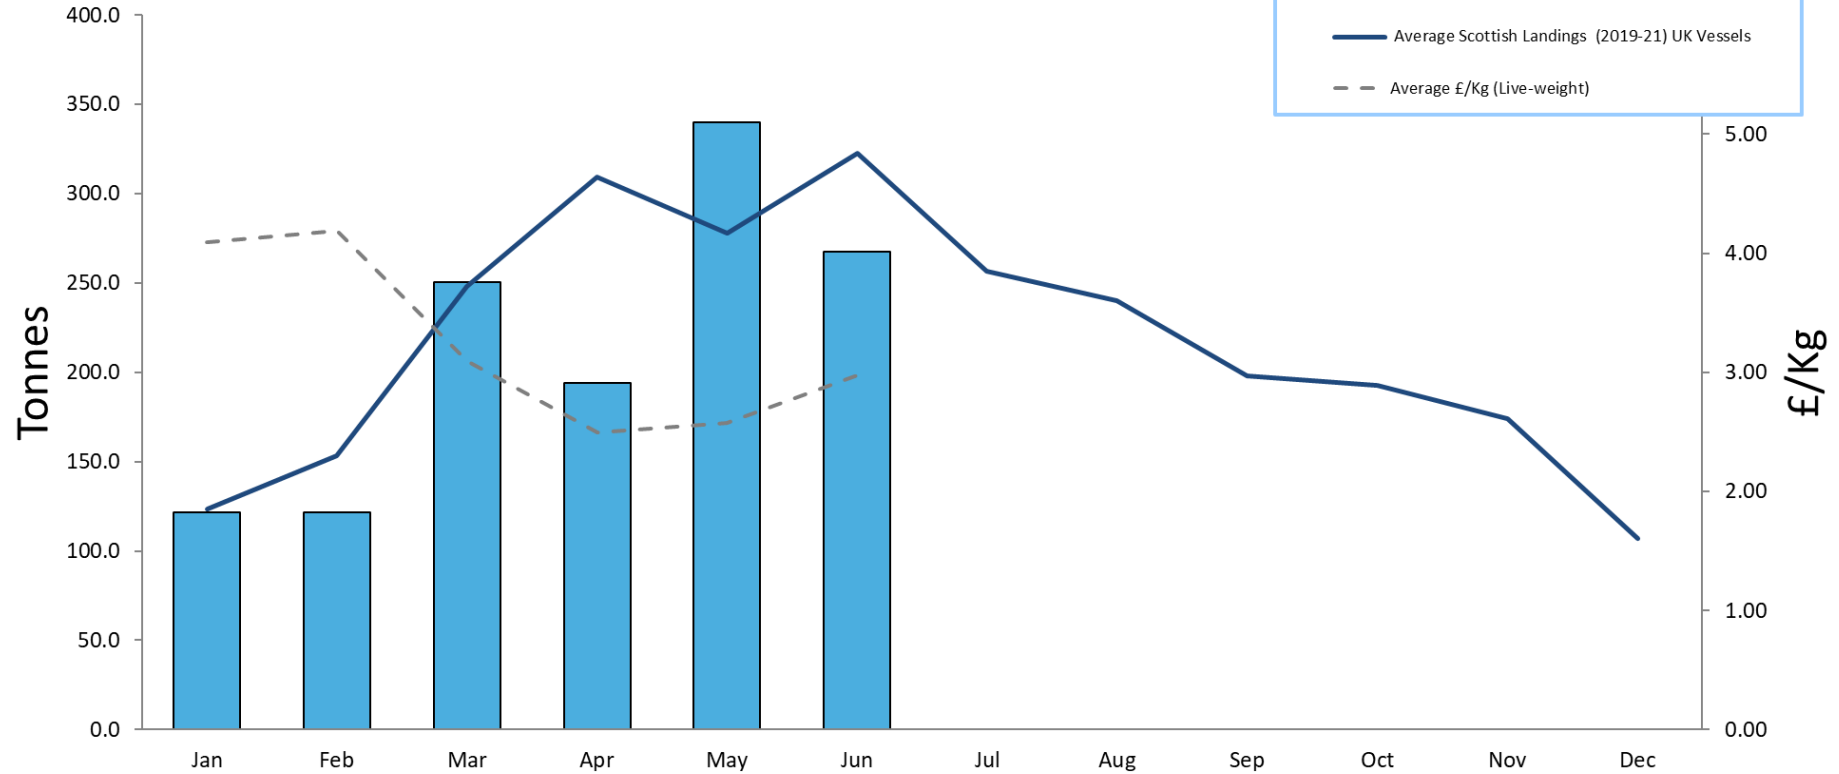

Scottish Whitefish Landings Update

2022 Monthly Landings Summary: January - June

2022: Scottish Whitefish Landings Update

- These charts illustrate landings of key whitefish species in Scotland by all UK & Norwegian vessels.
- Currently these charts do not include landings by other foreign vessels into Scotland
- Average historical landings into Scotland for the last three years from all UK vessels is also shown (2019-21).
- All landings data are supplied by Marine Scotland and updated monthly. Landings & price data **are provisional at this time** and should be interpreted as such and treated accordingly.
- Given this is provisional data - adjustments may be made in future monthly updates.

2022 Cod: Monthly Scottish landings (Live Weight)

2022 Haddock: Monthly Scottish landings (Live Weight)

2022 Whiting: Monthly Scottish landings (Live Weight)

2022 Saithe: Monthly Scottish landings (Live Weight)

2022 Hake: Monthly Scottish landings (Live Weight)

2022 Monkfish: Monthly Scottish landings (Live Weight)

2022 Plaice: Monthly Scottish landings (Live Weight)

2022 Megrim: Monthly Scottish landings (Live Weight)