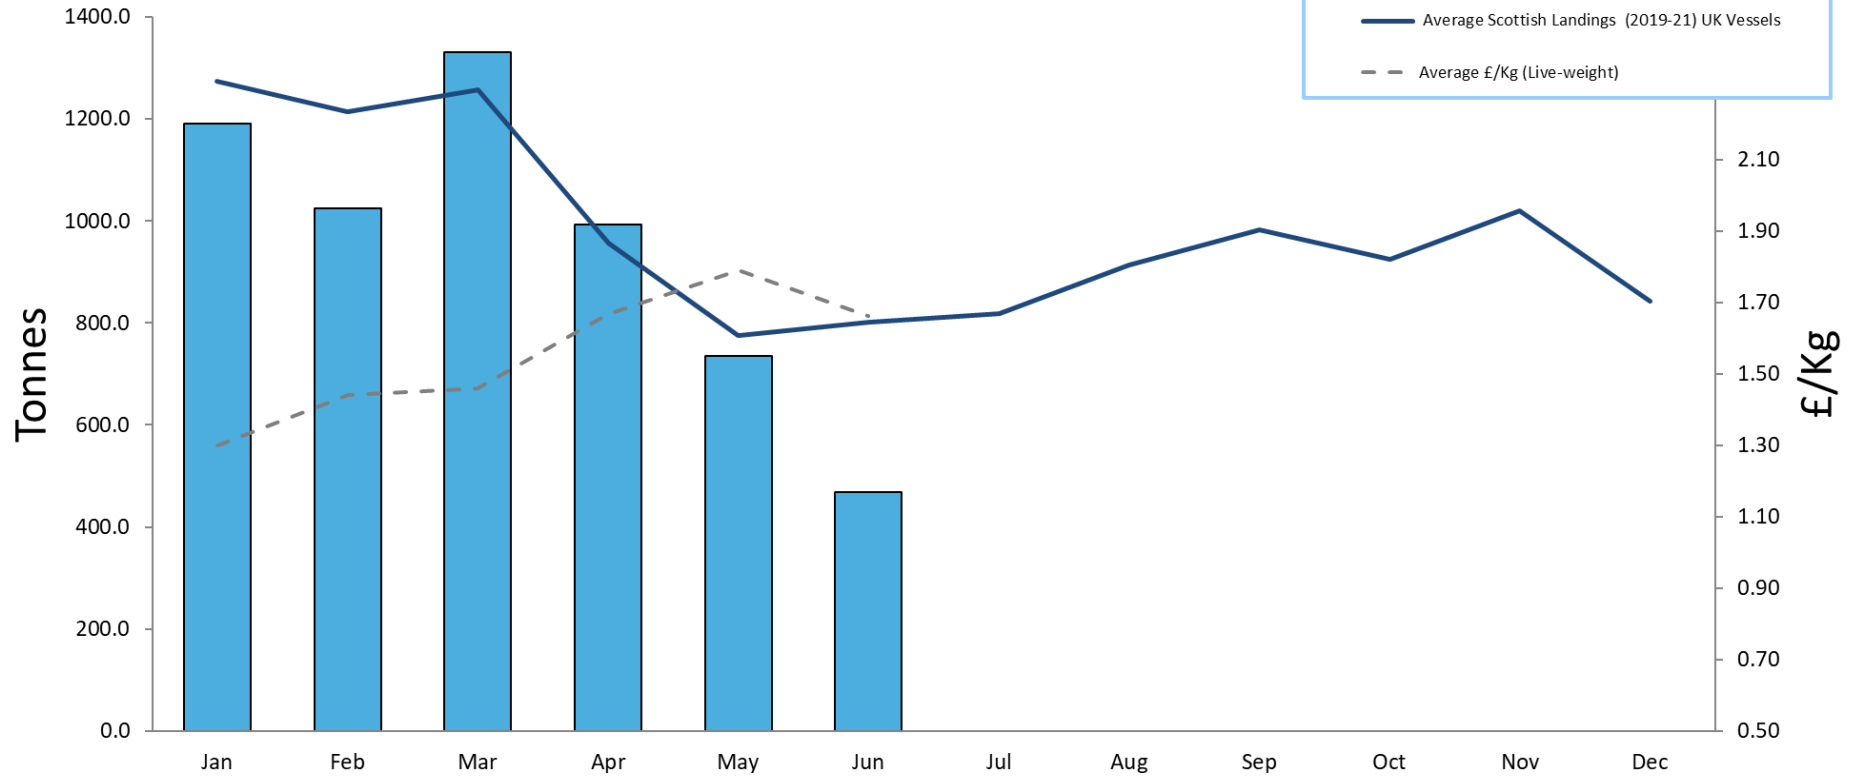

Scottish Whitefish Landings Update

2022 Monthly Landings Summary: January - June

2022: Scottish Whitefish Landings Update

- These charts illustrate landings of key whitefish species in Scotland by all UK & Norwegian vessels.
- Currently these charts do not include landings by other foreign vessels into Scotland
- Average historical landings into Scotland for the last three years from all UK vessels is also shown (2019-21).
- All landings data are supplied by Marine Scotland and updated monthly. Landings & price data **are provisional at this time** and should be interpreted as such and treated accordingly.
- Given this is provisional data - adjustments may be made in future monthly updates.

2022 Cod: Monthly Scottish landings (Live Weight)

2022 Haddock: Monthly Scottish landings (Live Weight)

2022 Whiting: Monthly Scottish landings (Live Weight)

2022 Saithe: Monthly Scottish landings (Live Weight)

2022 Hake: Monthly Scottish landings (Live Weight)

2022 Monkfish: Monthly Scottish landings (Live Weight)

2022 Plaice: Monthly Scottish landings (Live Weight)

2022 Megrim: Monthly Scottish landings (Live Weight)