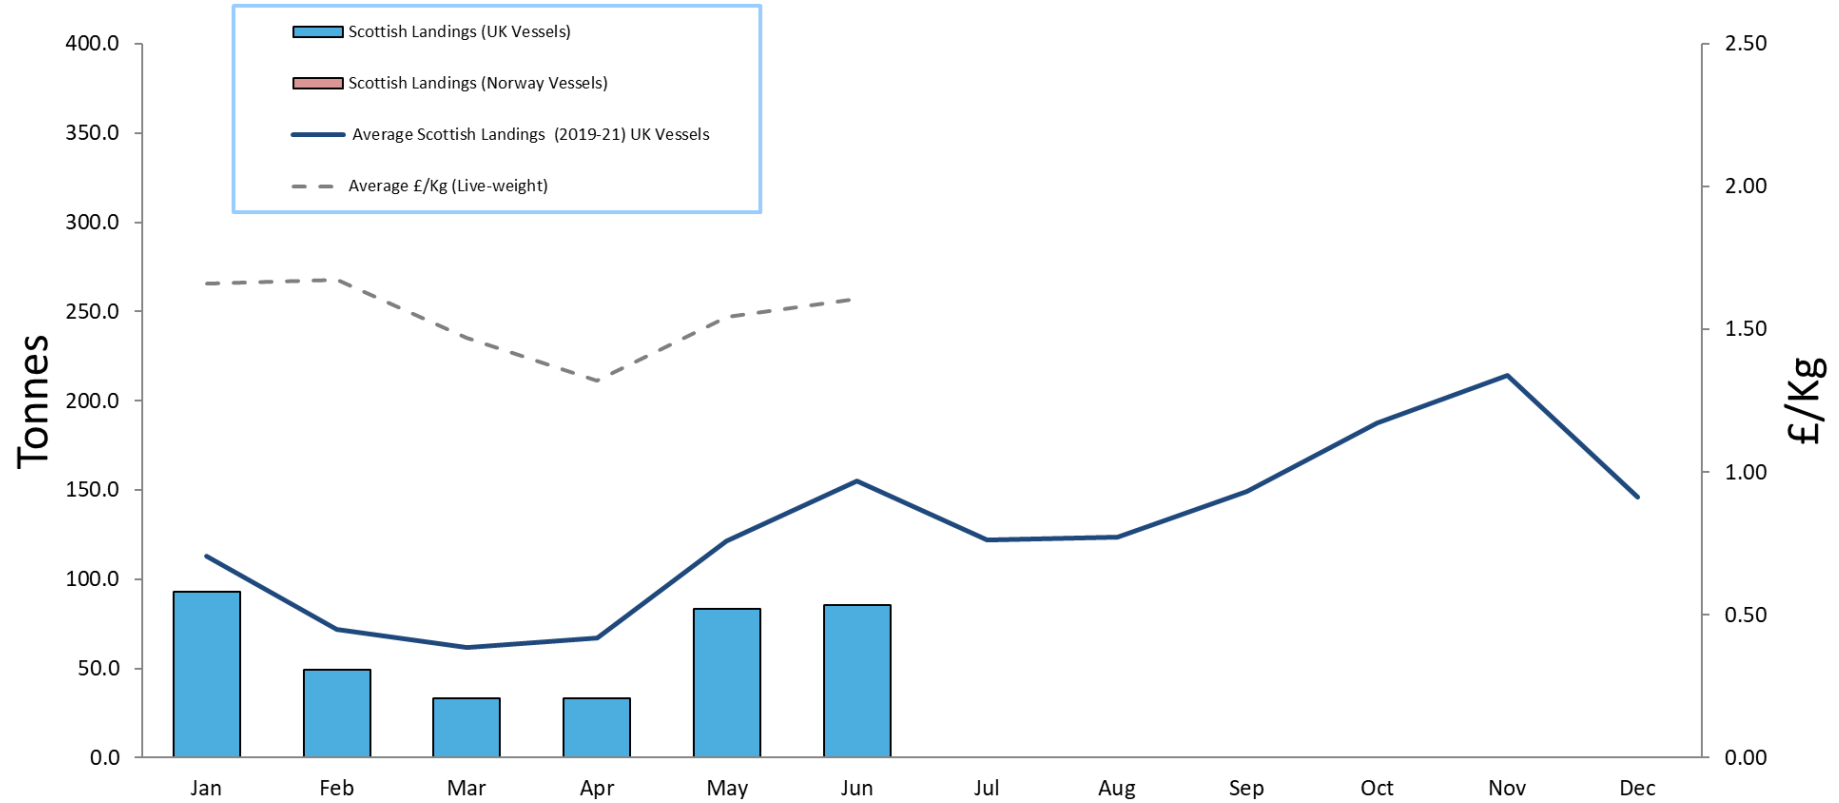

Scottish Whitefish Landings Update

2022 Monthly Landings Summary: January - June

2022: Scottish Whitefish Landings Update

- These charts illustrate landings of key whitefish species in Scotland by all UK & Norwegian vessels.
- Currently these charts do not include landings by other foreign vessels into Scotland
- Average historical landings into Scotland for the last three years from all UK vessels is also shown (2019-21).
- All landings data are supplied by Marine Scotland and updated monthly. Landings & price data **are provisional at this time** and should be interpreted as such and treated accordingly.
- Given this is provisional data - adjustments may be made in future monthly updates.

2022 Cod: Monthly Scottish landings (Live Weight)

2022 Haddock: Monthly Scottish landings (Live Weight)

2022 Whiting: Monthly Scottish landings (Live Weight)

2022 Saithe: Monthly Scottish landings (Live Weight)

2022 Hake: Monthly Scottish landings (Live Weight)

2022 Monkfish: Monthly Scottish landings (Live Weight)

2022 Plaice: Monthly Scottish landings (Live Weight)

2022 Megrim: Monthly Scottish landings (Live Weight)