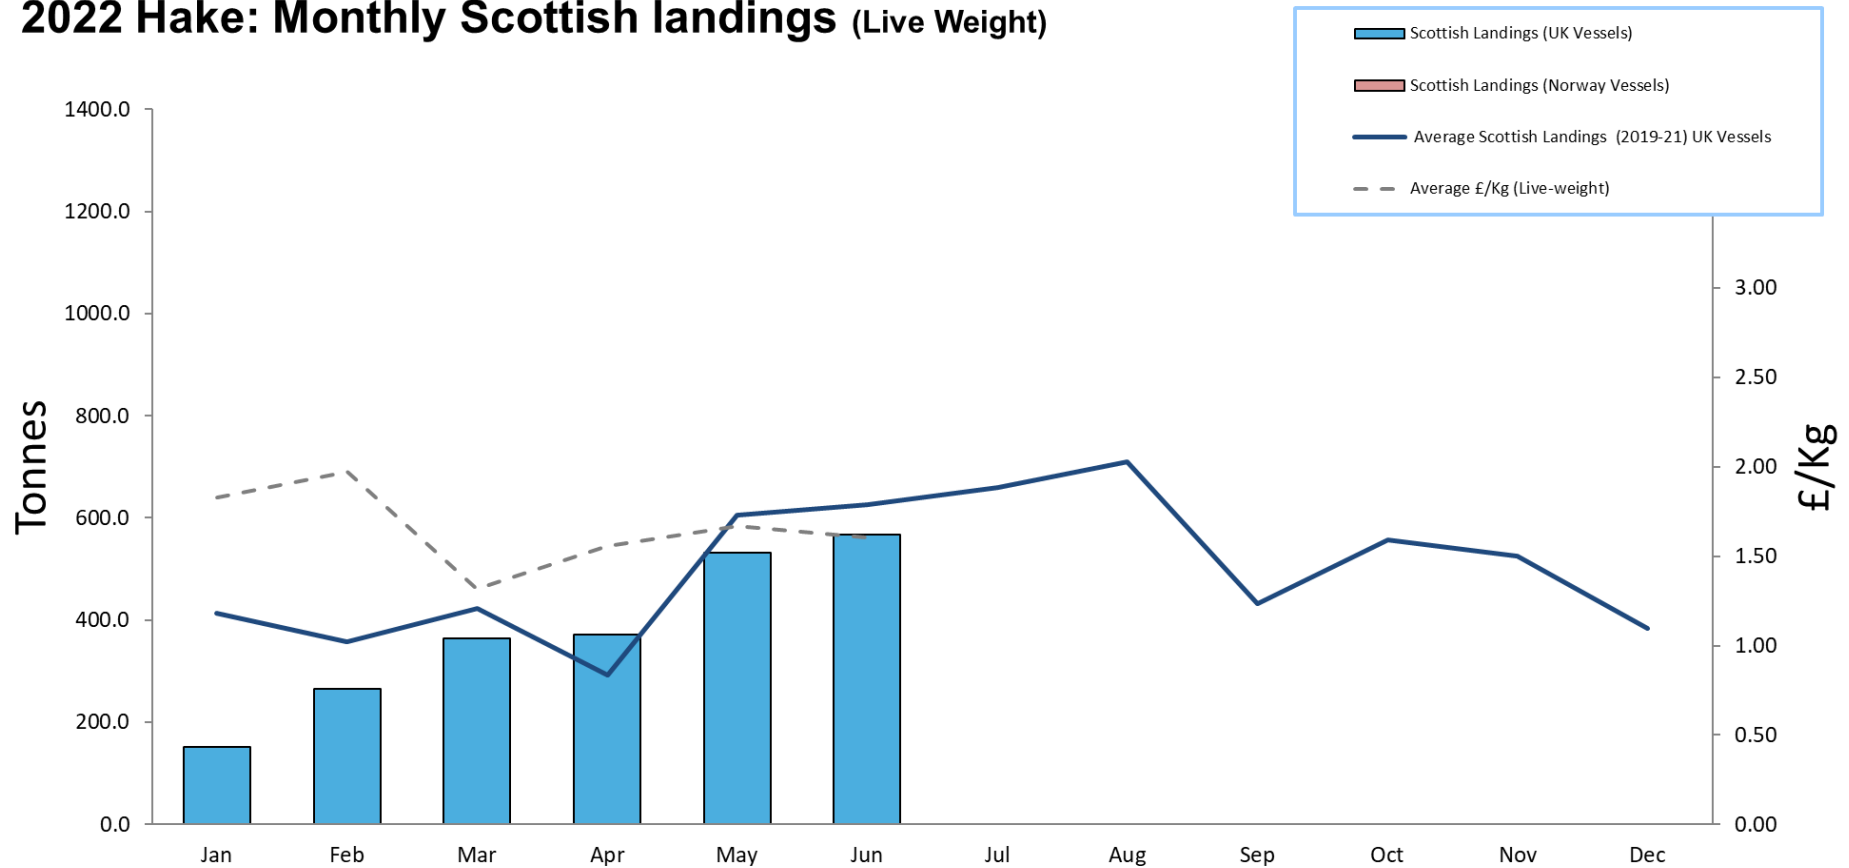

Scottish Whitefish Landings Update

2022 Monthly Landings Summary: January - June

2022: Scottish Whitefish Landings Update

- These charts illustrate landings of key whitefish species in Scotland by all UK & Norwegian vessels.
- Currently these charts do not include landings by other foreign vessels into Scotland
- Average historical landings into Scotland for the last three years from all UK vessels is also shown (2019-21).
- All landings data are supplied by Marine Scotland and updated monthly. Landings & price data **are provisional at this time** and should be interpreted as such and treated accordingly.
- Given this is provisional data - adjustments may be made in future monthly updates.

2022 Cod: Monthly Scottish landings (Live Weight)

2022 Haddock: Monthly Scottish landings (Live Weight)

2022 Whiting: Monthly Scottish landings (Live Weight)

2022 Saithe: Monthly Scottish landings (Live Weight)

2022 Hake: Monthly Scottish landings (Live Weight)

2022 Monkfish: Monthly Scottish landings (Live Weight)

2022 Plaice: Monthly Scottish landings (Live Weight)

2022 Megrim: Monthly Scottish landings (Live Weight)