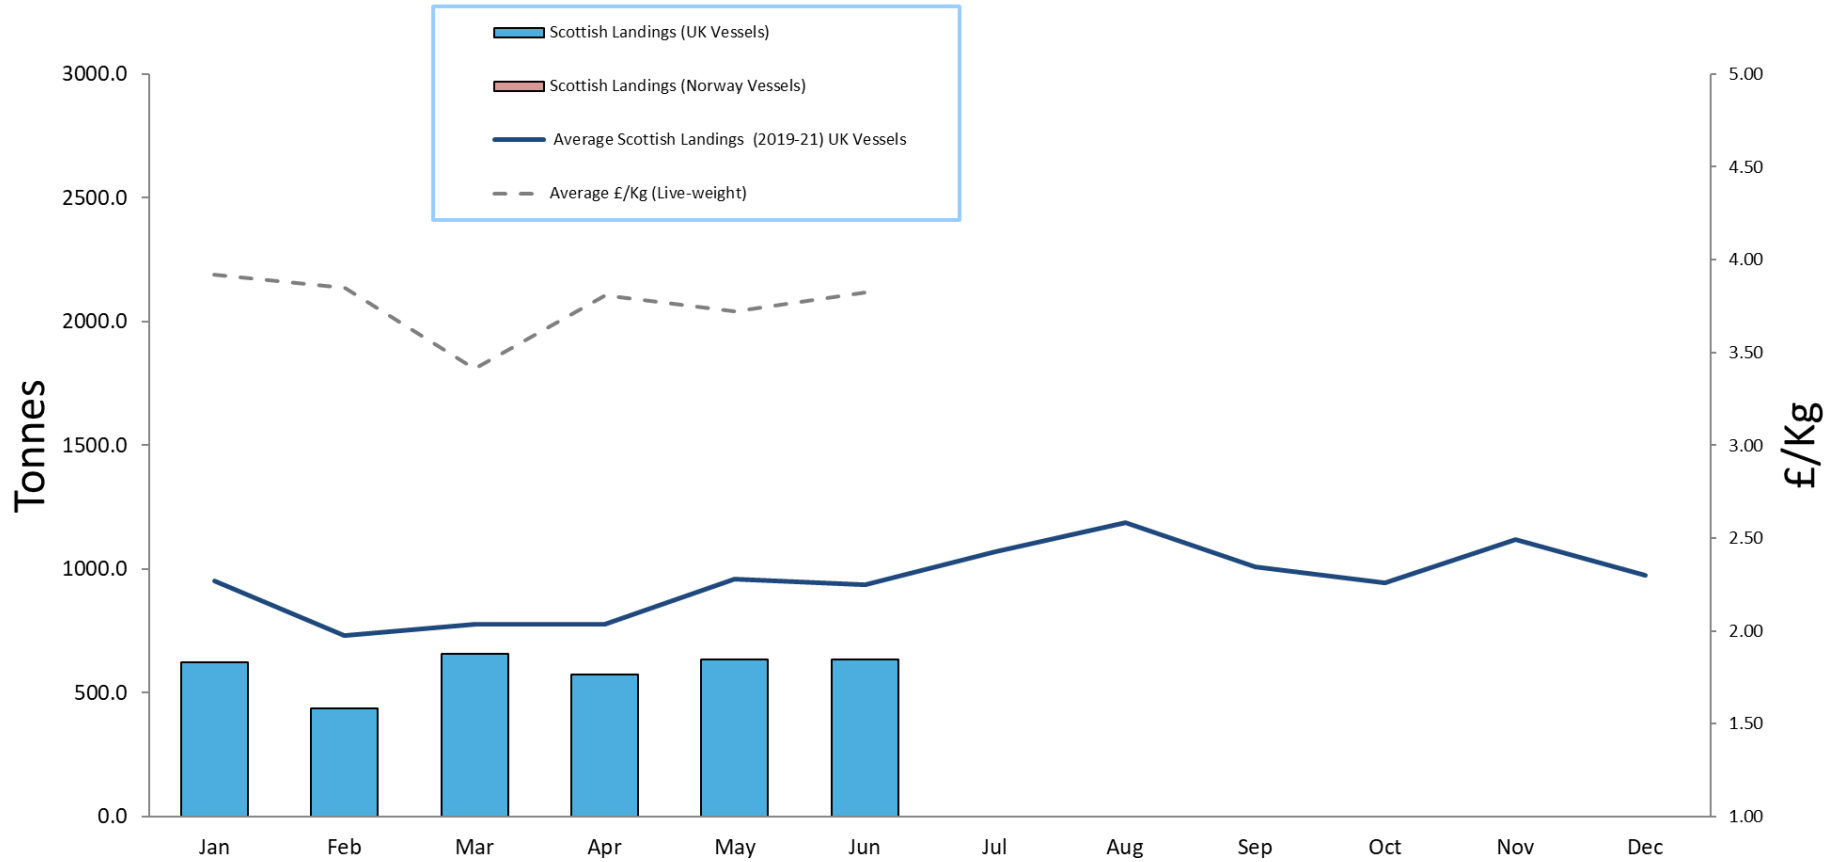

Scottish Whitefish Landings Update

2022 Monthly Landings Summary: January - June

2022: Scottish Whitefish Landings Update

- These charts illustrate landings of key whitefish species in Scotland by all UK & Norwegian vessels.
- Currently these charts do not include landings by other foreign vessels into Scotland
- Average historical landings into Scotland for the last three years from all UK vessels is also shown (2019-21).
- All landings data are supplied by Marine Scotland and updated monthly. Landings & price data **are provisional at this time** and should be interpreted as such and treated accordingly.
- Given this is provisional data - adjustments may be made in future monthly updates.

2022 Cod: Monthly Scottish landings (Live Weight)

2022 Haddock: Monthly Scottish landings (Live Weight)

2022 Whiting: Monthly Scottish landings (Live Weight)

2022 Saithe: Monthly Scottish landings (Live Weight)

2022 Hake: Monthly Scottish landings (Live Weight)

2022 Monkfish: Monthly Scottish landings (Live Weight)

2022 Plaice: Monthly Scottish landings (Live Weight)

2022 Megrim: Monthly Scottish landings (Live Weight)