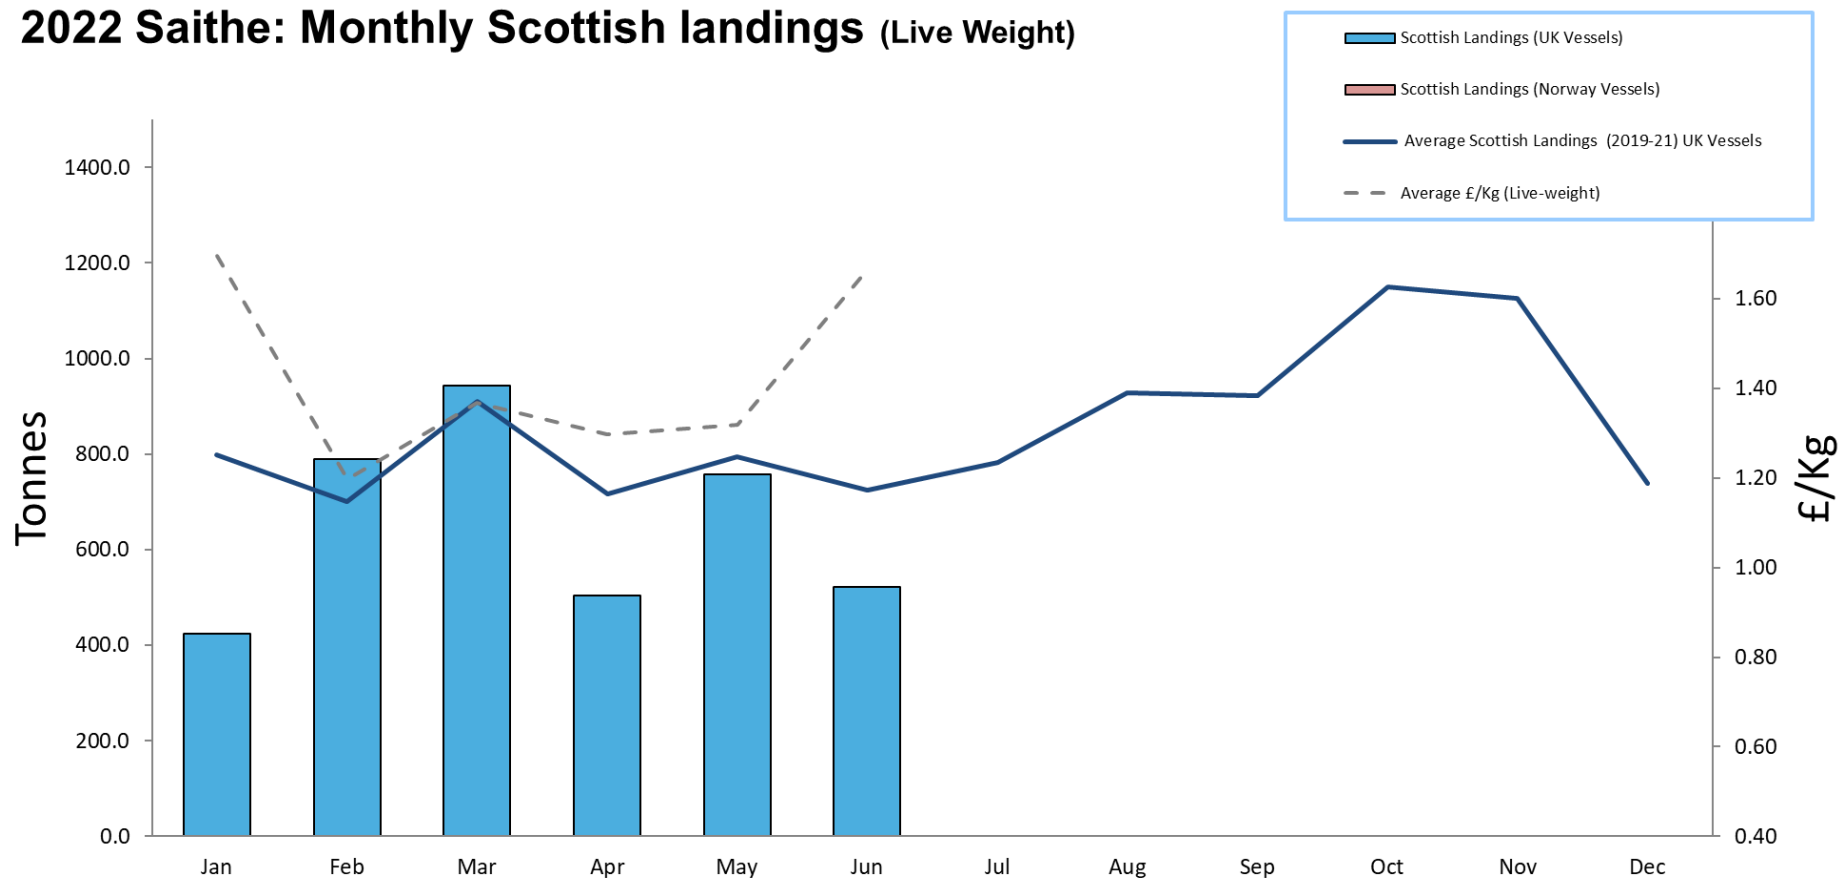

Scottish Whitefish Landings Update

2022 Monthly Landings Summary: January - June

2022: Scottish Whitefish Landings Update

- These charts illustrate landings of key whitefish species in Scotland by all UK & Norwegian vessels.
- Currently these charts do not include landings by other foreign vessels into Scotland
- Average historical landings into Scotland for the last three years from all UK vessels is also shown (2019-21).
- All landings data are supplied by Marine Scotland and updated monthly. Landings & price data **are provisional at this time** and should be interpreted as such and treated accordingly.
- Given this is provisional data - adjustments may be made in future monthly updates.

2022 Cod: Monthly Scottish landings (Live Weight)

2022 Haddock: Monthly Scottish landings (Live Weight)

2022 Whiting: Monthly Scottish landings (Live Weight)

2022 Saithe: Monthly Scottish landings (Live Weight)

2022 Hake: Monthly Scottish landings (Live Weight)

2022 Monkfish: Monthly Scottish landings (Live Weight)

2022 Plaice: Monthly Scottish landings (Live Weight)

2022 Megrim: Monthly Scottish landings (Live Weight)