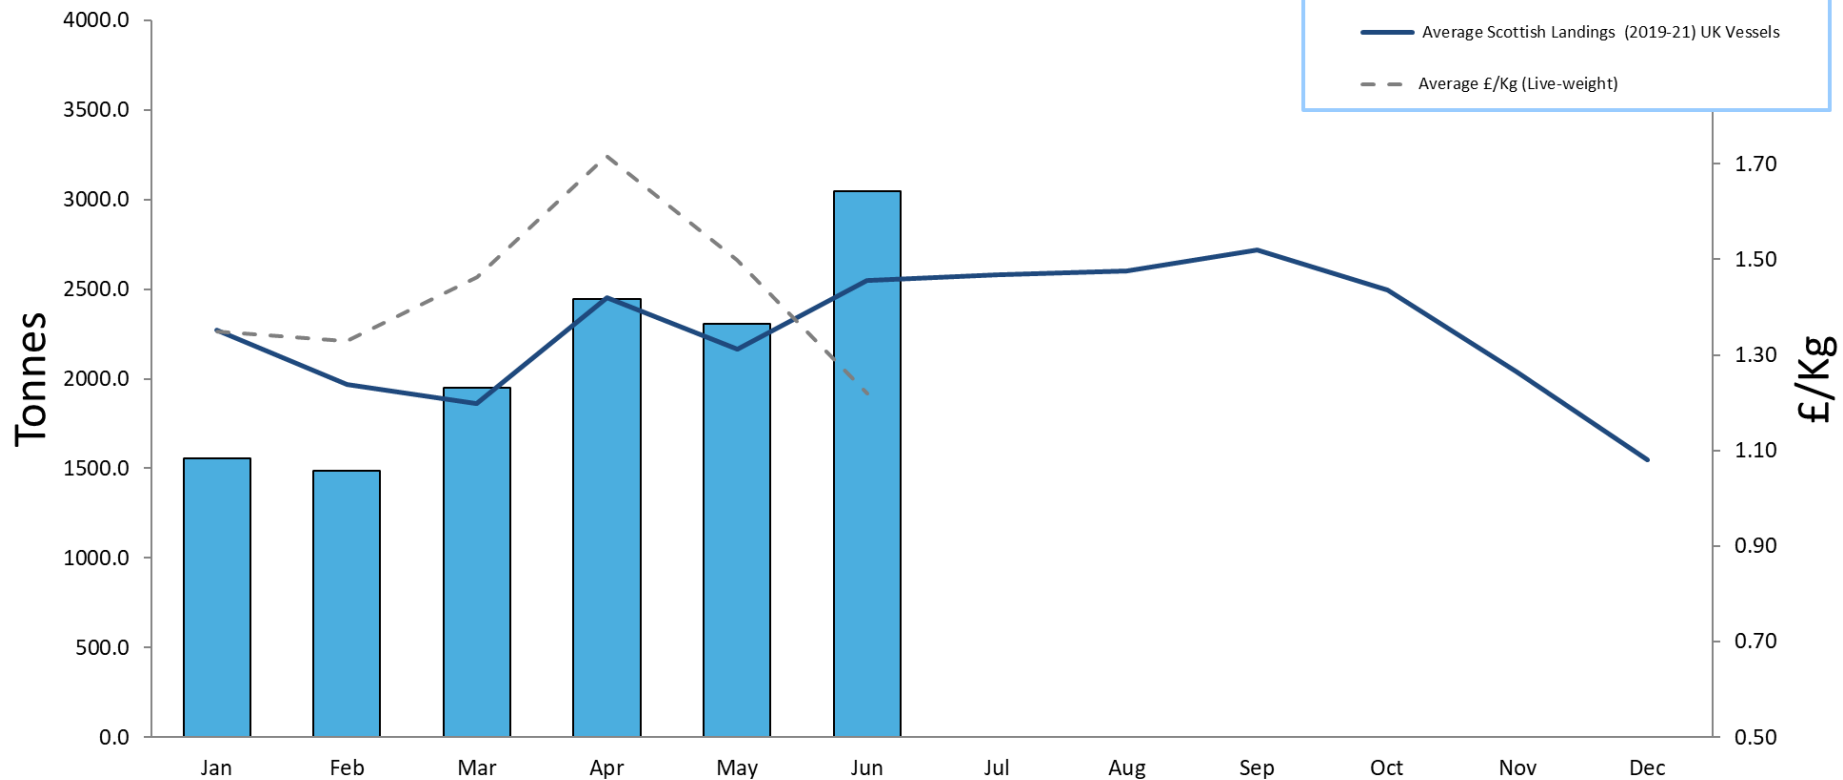

Scottish Whitefish Landings Update

2022 Monthly Landings Summary: January - June

2022: Scottish Whitefish Landings Update

- These charts illustrate landings of key whitefish species in Scotland by all UK & Norwegian vessels.
- Currently these charts do not include landings by other foreign vessels into Scotland
- Average historical landings into Scotland for the last three years from all UK vessels is also shown (2019-21).
- All landings data are supplied by Marine Scotland and updated monthly. Landings & price data **are provisional at this time** and should be interpreted as such and treated accordingly.
- Given this is provisional data - adjustments may be made in future monthly updates.

2022 Cod: Monthly Scottish landings (Live Weight)

2022 Haddock: Monthly Scottish landings (Live Weight)

2022 Whiting: Monthly Scottish landings (Live Weight)

2022 Saithe: Monthly Scottish landings (Live Weight)

2022 Hake: Monthly Scottish landings (Live Weight)

2022 Monkfish: Monthly Scottish landings (Live Weight)

2022 Plaice: Monthly Scottish landings (Live Weight)

2022 Megrim: Monthly Scottish landings (Live Weight)