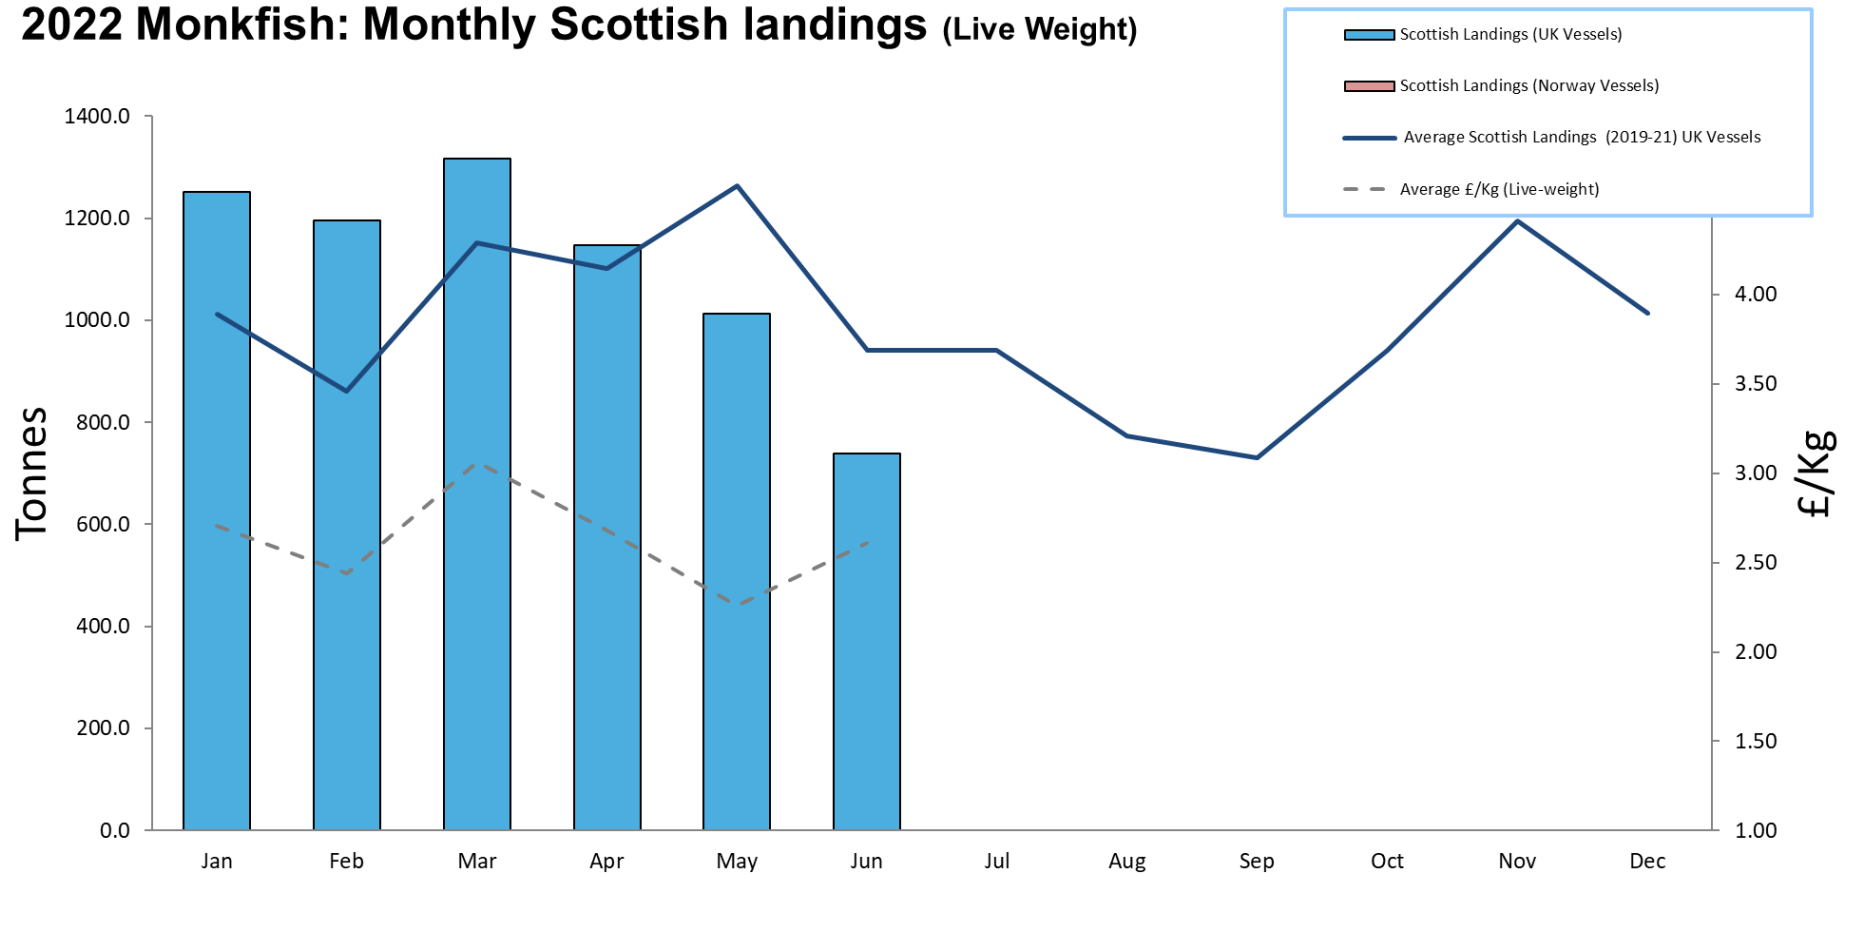

Scottish Whitefish Landings Update

2022 Monthly Landings Summary: January - June

2022: Scottish Whitefish Landings Update

- These charts illustrate landings of key whitefish species in Scotland by all UK & Norwegian vessels.
- Currently these charts do not include landings by other foreign vessels into Scotland
- Average historical landings into Scotland for the last three years from all UK vessels is also shown (2019-21).
- All landings data are supplied by Marine Scotland and updated monthly. Landings & price data **are provisional at this time** and should be interpreted as such and treated accordingly.
- Given this is provisional data - adjustments may be made in future monthly updates.

2022 Cod: Monthly Scottish landings (Live Weight)

2022 Haddock: Monthly Scottish landings (Live Weight)

2022 Whiting: Monthly Scottish landings (Live Weight)

2022 Saithe: Monthly Scottish landings (Live Weight)

2022 Hake: Monthly Scottish landings (Live Weight)

2022 Monkfish: Monthly Scottish landings (Live Weight)

2022 Plaice: Monthly Scottish landings (Live Weight)

2022 Megrim: Monthly Scottish landings (Live Weight)