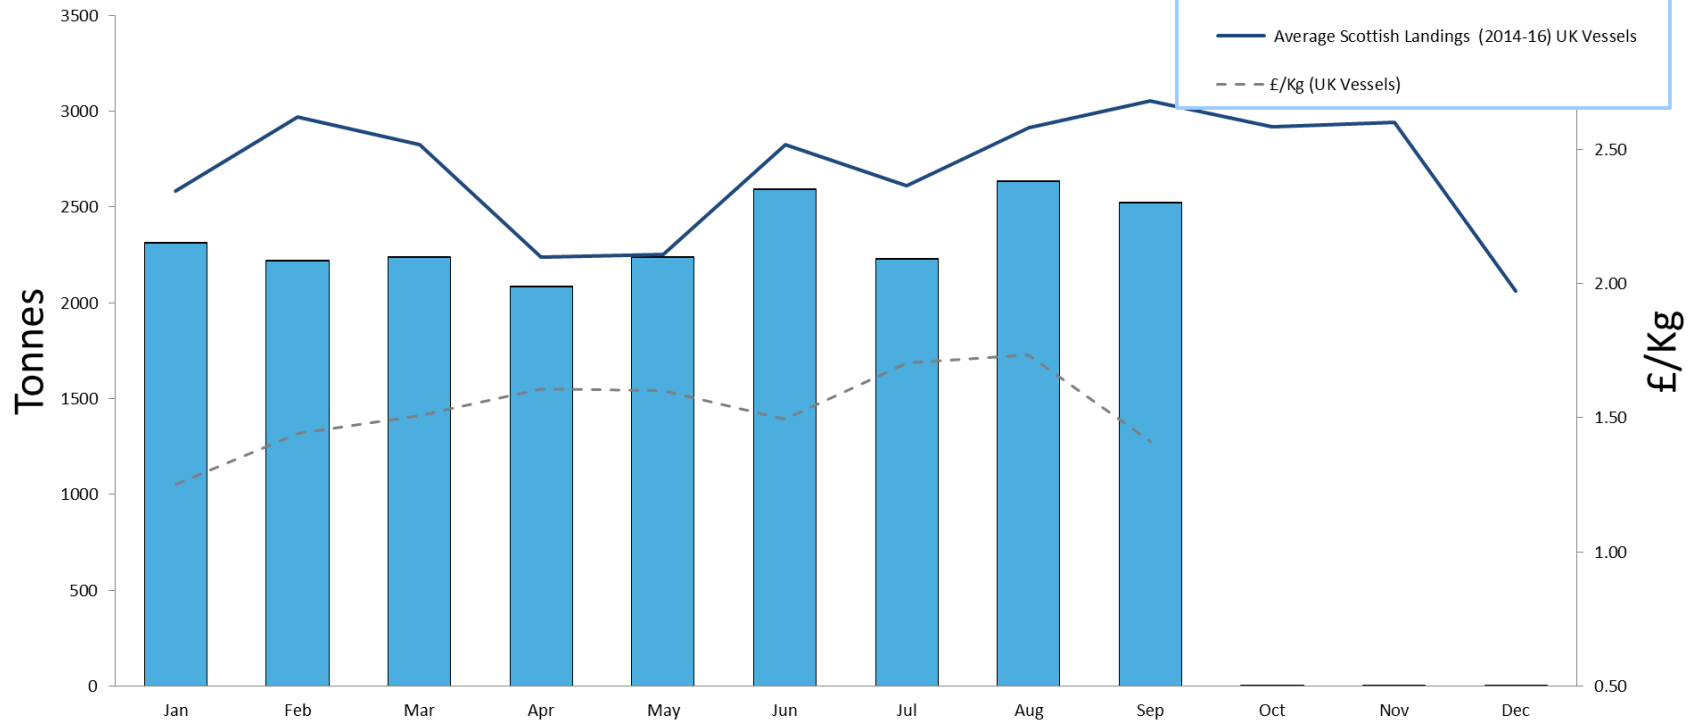

Scottish Whitefish Landings 2017

Monthly Update: To End of September

The landings & price data are **approximate and provisional** at this time and will be subject to amendment; and hence should be treated accordingly.

The graphs show landings into Scotland by UK vessels. It does not include landings from foreign vessels into Scotland.

Data sourced from Marine Scotland, Marine Analytical Unit.

2017 Cod: Monthly Scottish landings (Live Weight)

2017 Haddock: Monthly Scottish landings

2017 Whiting: Monthly Scottish landings

2017 Saithe: Monthly Scottish landings

2017 Hake: Monthly Scottish landings

2017 Monkfish: Monthly Scottish landings

2017 Megrim: Monthly Scottish landings