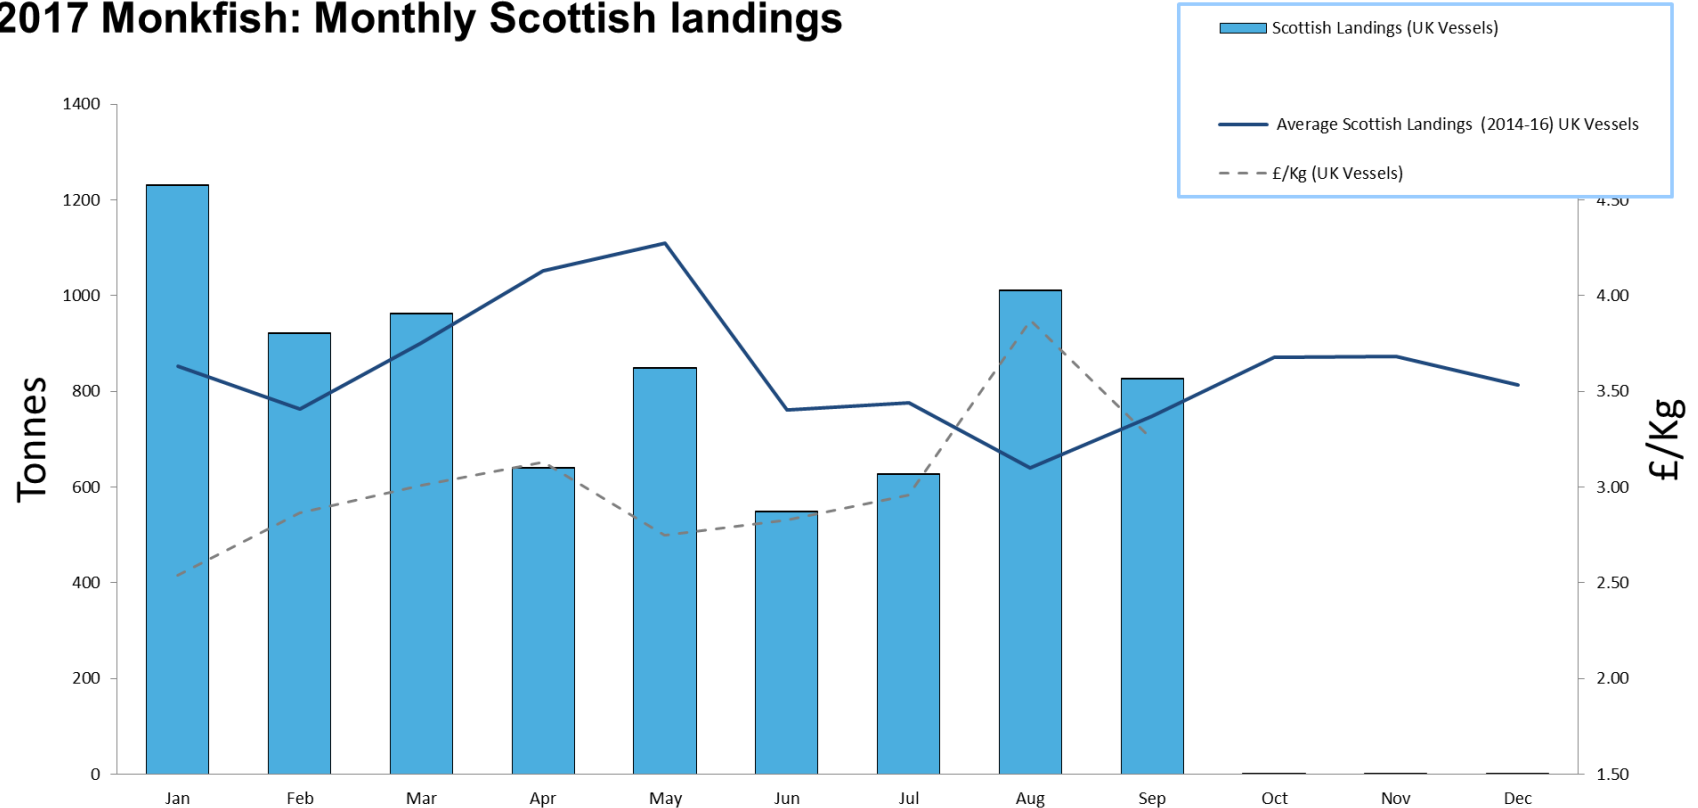

The graphs show landings into Scotland by UK vessels. It does not include landings from foreign vessels into Scotland.

Data sourced from Marine Scotland, Marine Analytical Unit.

2017 Cod: Monthly Scottish landings (Live Weight)

2017 Haddock: Monthly Scottish landings

2017 Whiting: Monthly Scottish landings

2017 Saithe: Monthly Scottish landings

2017 Hake: Monthly Scottish landings

2017 Monkfish: Monthly Scottish landings

2017 Megrim: Monthly Scottish landings