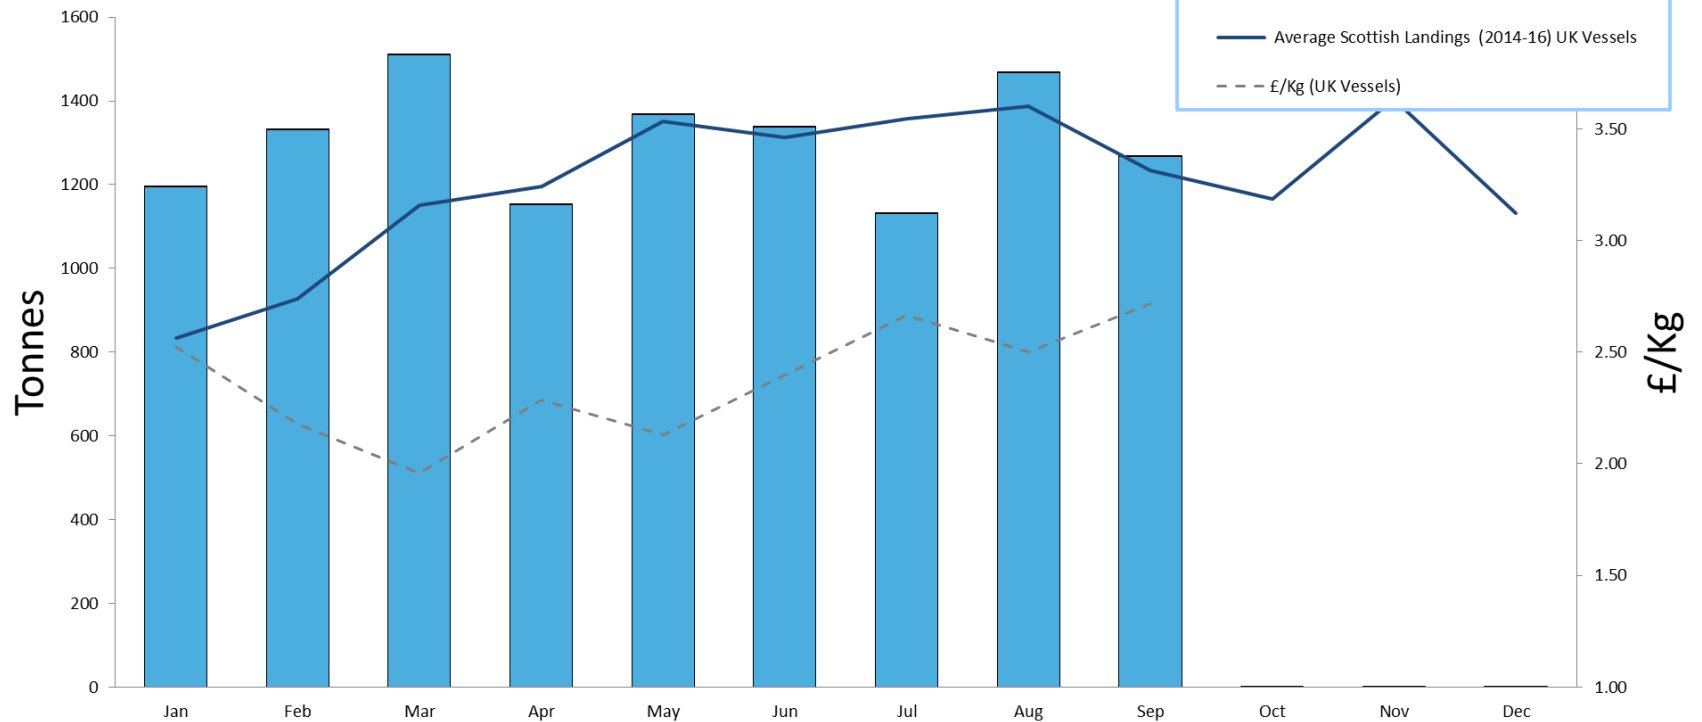

Scottish Whitefish Landings 2017

Monthly Update: To End of September

The landings & price data are **approximate and provisional** at this time and will be subject to amendment; and hence should be treated accordingly.

The graphs show landings into Scotland by UK vessels. It does not include landings from foreign vessels into Scotland.

Data sourced from Marine Scotland, Marine Analytical Unit.

2017 Cod: Monthly Scottish landings (Live Weight)

2017 Haddock: Monthly Scottish landings

2017 Whiting: Monthly Scottish landings

2017 Saithe: Monthly Scottish landings

2017 Hake: Monthly Scottish landings

2017 Monkfish: Monthly Scottish landings

2017 Megrim: Monthly Scottish landings