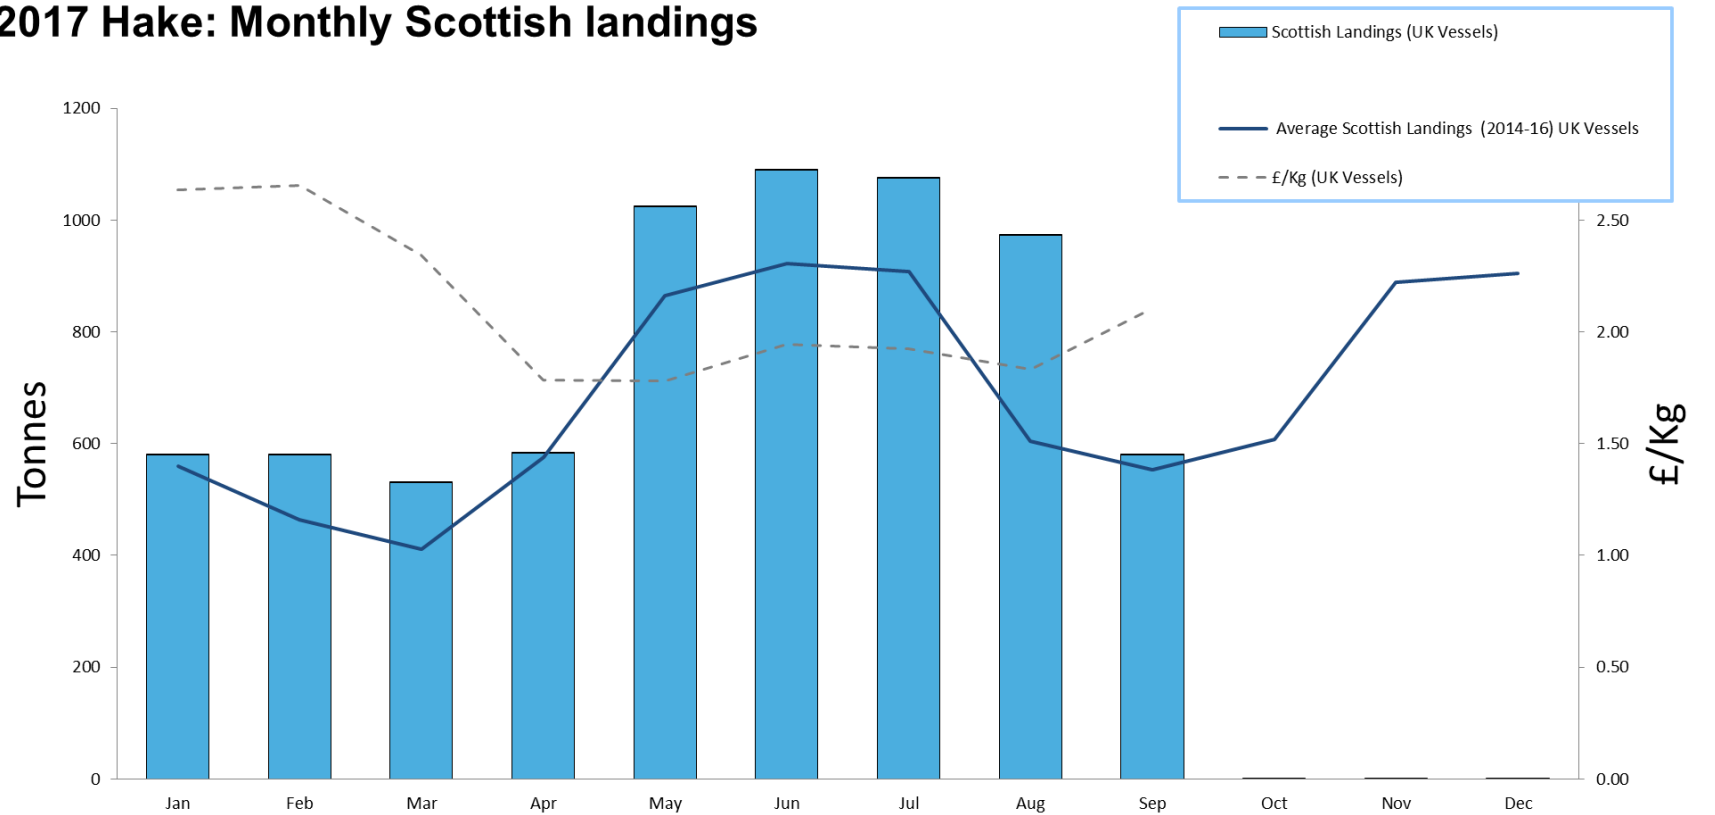

The graphs show landings into Scotland by UK vessels. It does not include landings from foreign vessels into Scotland.

Data sourced from Marine Scotland, Marine Analytical Unit.

2017 Cod: Monthly Scottish landings (Live Weight)

2017 Haddock: Monthly Scottish landings

2017 Whiting: Monthly Scottish landings

2017 Saithe: Monthly Scottish landings

2017 Hake: Monthly Scottish landings

2017 Monkfish: Monthly Scottish landings

2017 Megrim: Monthly Scottish landings