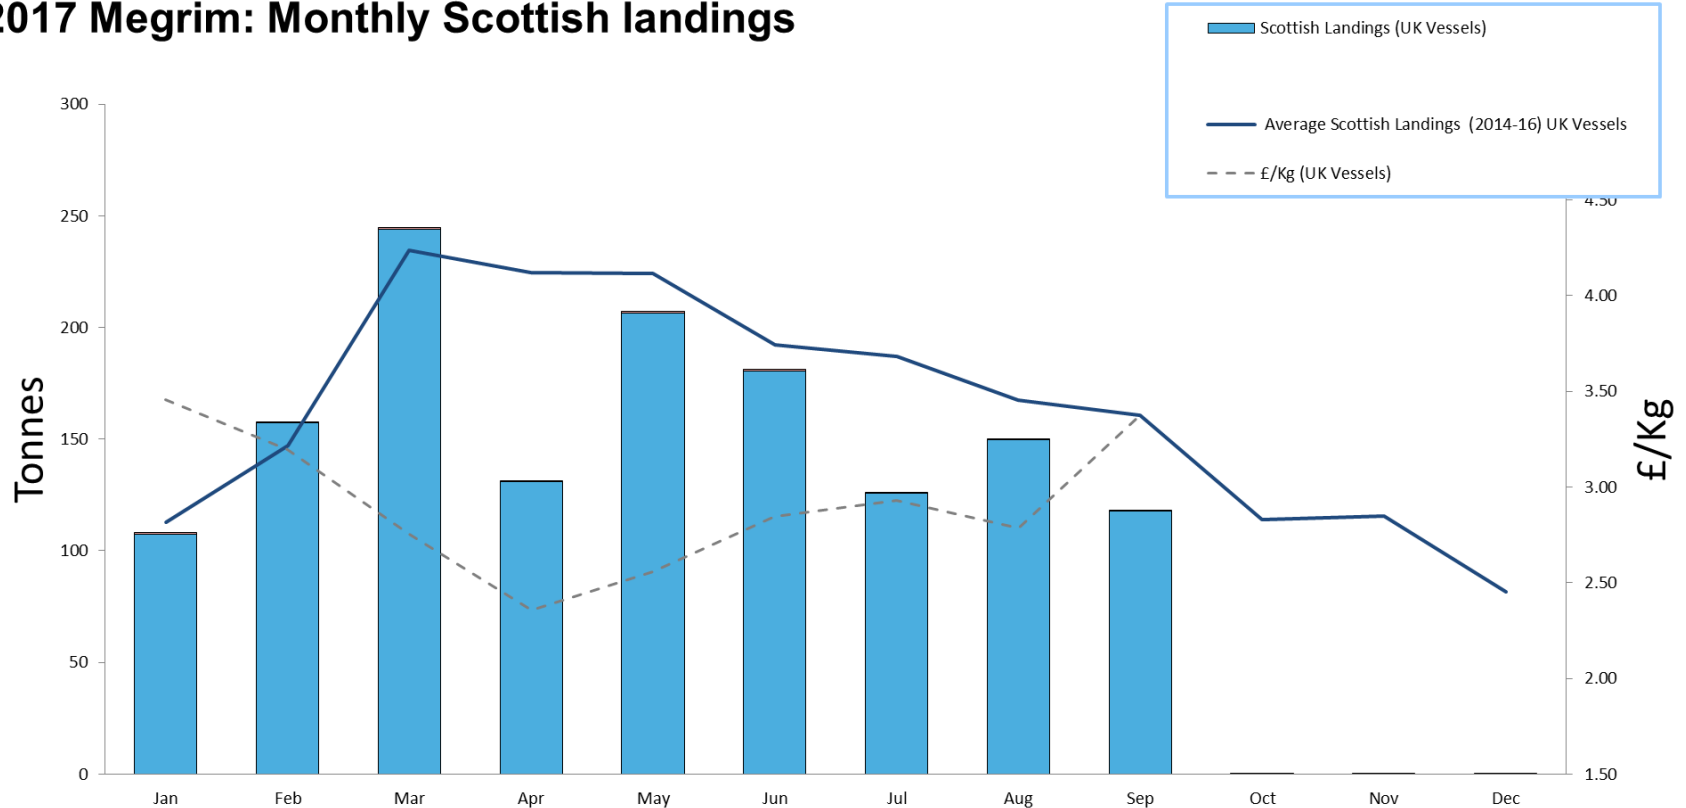

The graphs show landings into Scotland by UK vessels. It does not include landings from foreign vessels into Scotland.

Data sourced from Marine Scotland, Marine Analytical Unit.

2017 Cod: Monthly Scottish landings (Live Weight)

2017 Haddock: Monthly Scottish landings

2017 Whiting: Monthly Scottish landings

2017 Saithe: Monthly Scottish landings

2017 Hake: Monthly Scottish landings

2017 Monkfish: Monthly Scottish landings

2017 Megrim: Monthly Scottish landings