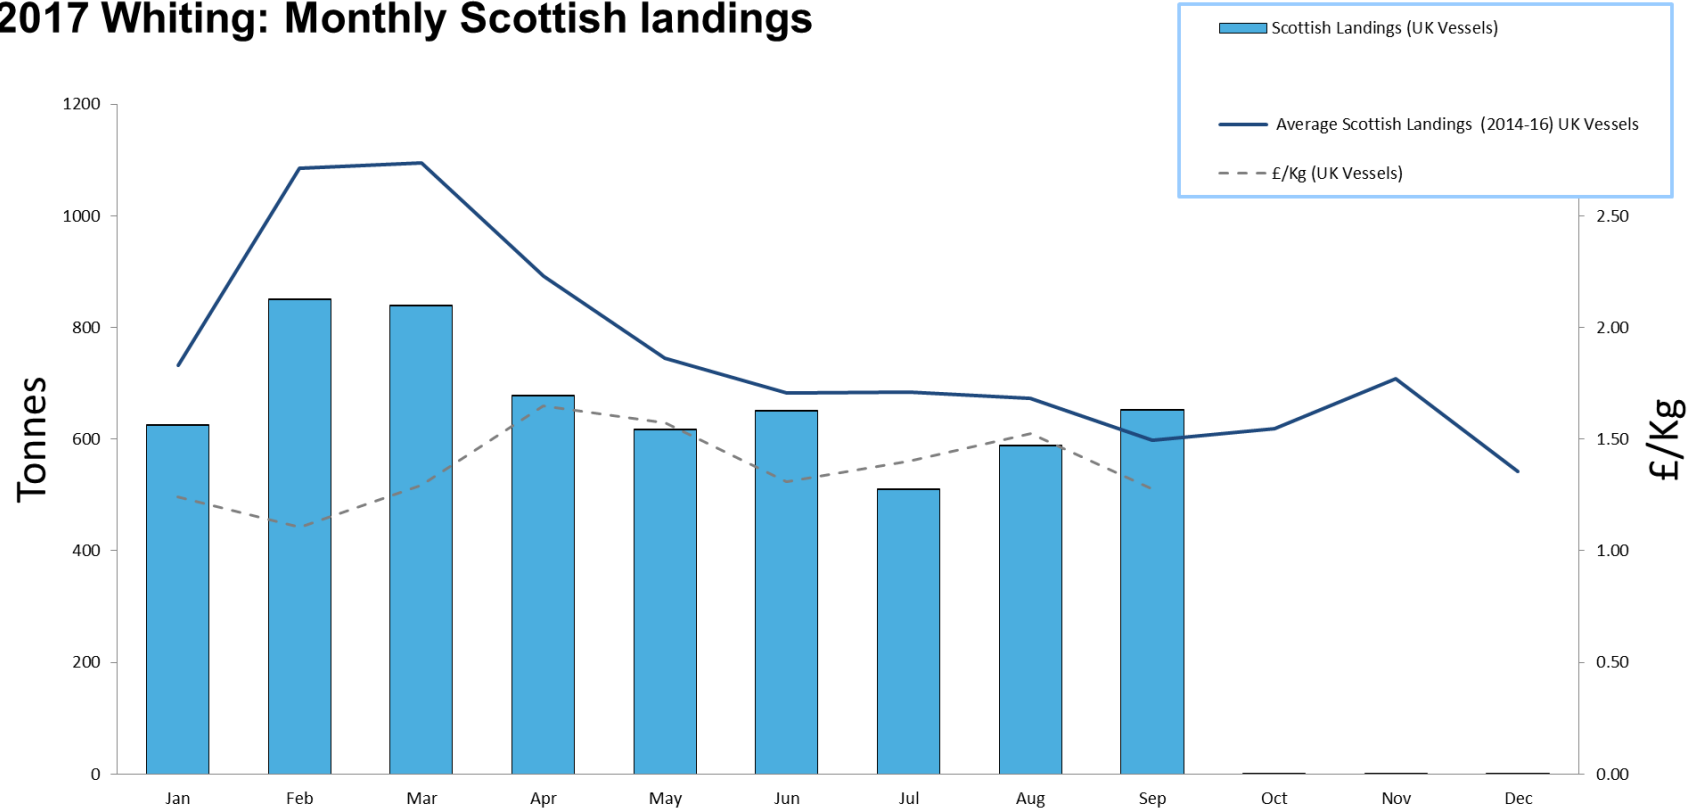

The graphs show landings into Scotland by UK vessels. It does not include landings from foreign vessels into Scotland.

Data sourced from Marine Scotland, Marine Analytical Unit.

2017 Cod: Monthly Scottish landings (Live Weight)

2017 Haddock: Monthly Scottish landings

2017 Whiting: Monthly Scottish landings

2017 Saithe: Monthly Scottish landings

2017 Hake: Monthly Scottish landings

2017 Monkfish: Monthly Scottish landings

2017 Megrim: Monthly Scottish landings