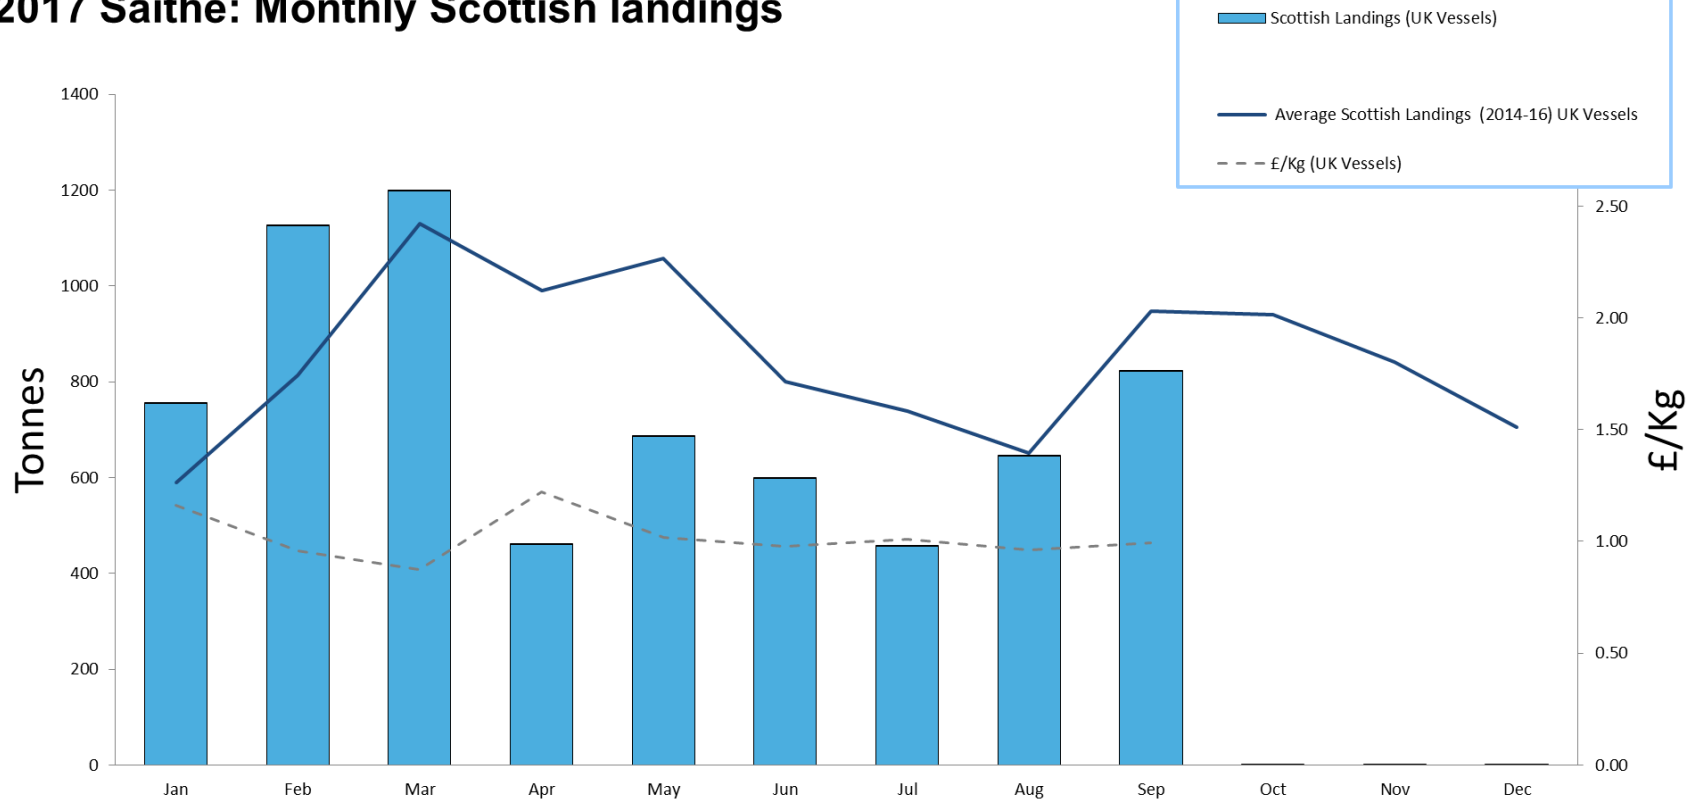

The graphs show landings into Scotland by UK vessels. It does not include landings from foreign vessels into Scotland.

Data sourced from Marine Scotland, Marine Analytical Unit.

2017 Cod: Monthly Scottish landings (Live Weight)

2017 Haddock: Monthly Scottish landings

2017 Whiting: Monthly Scottish landings

2017 Saithe: Monthly Scottish landings

2017 Hake: Monthly Scottish landings

2017 Monkfish: Monthly Scottish landings

2017 Megrim: Monthly Scottish landings