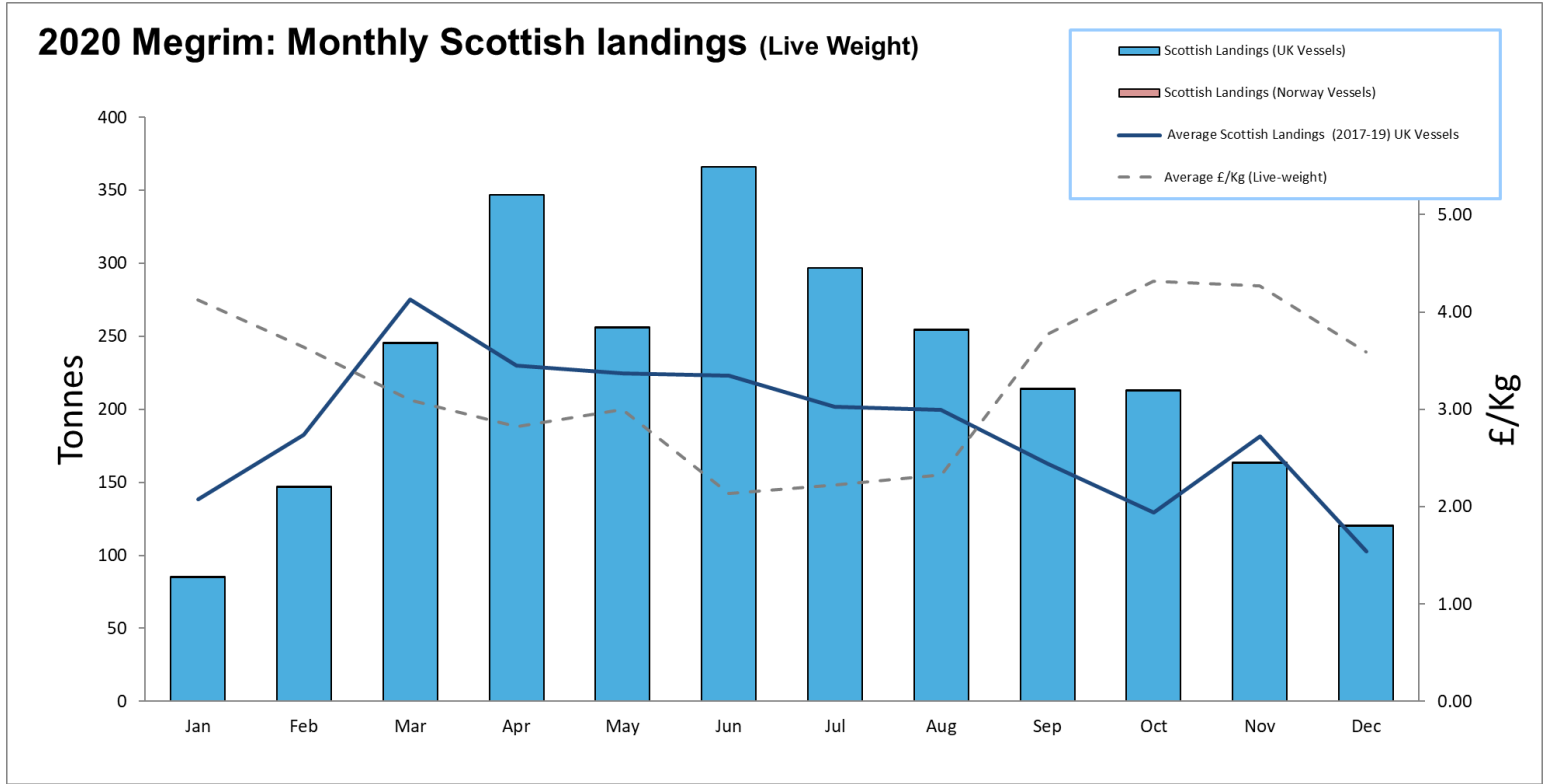

Megrim - 2020 Landings Summary