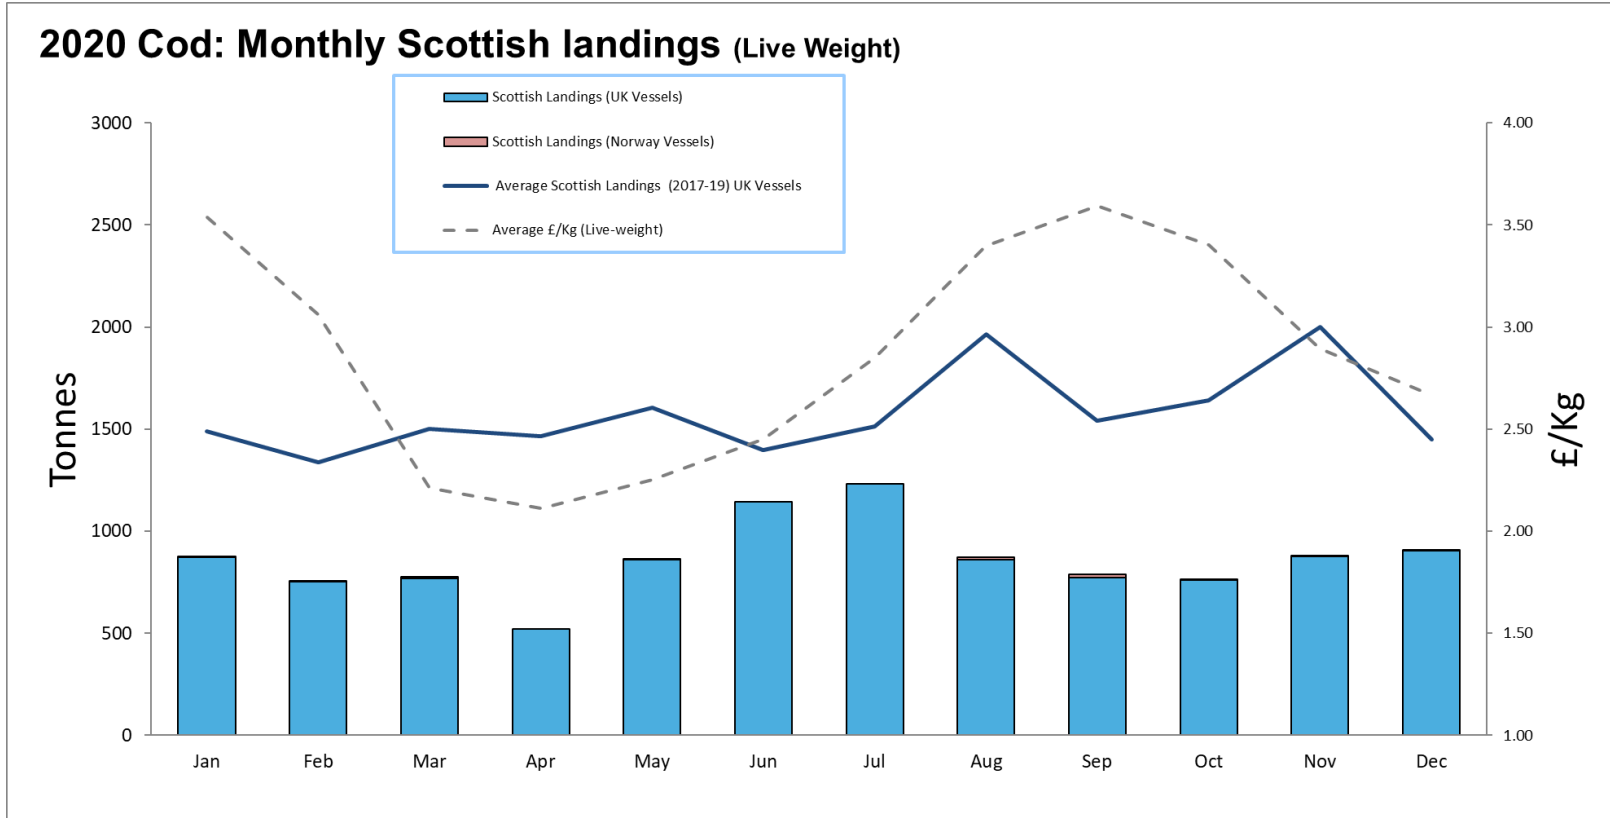

Cod - 2020 Landings Summary