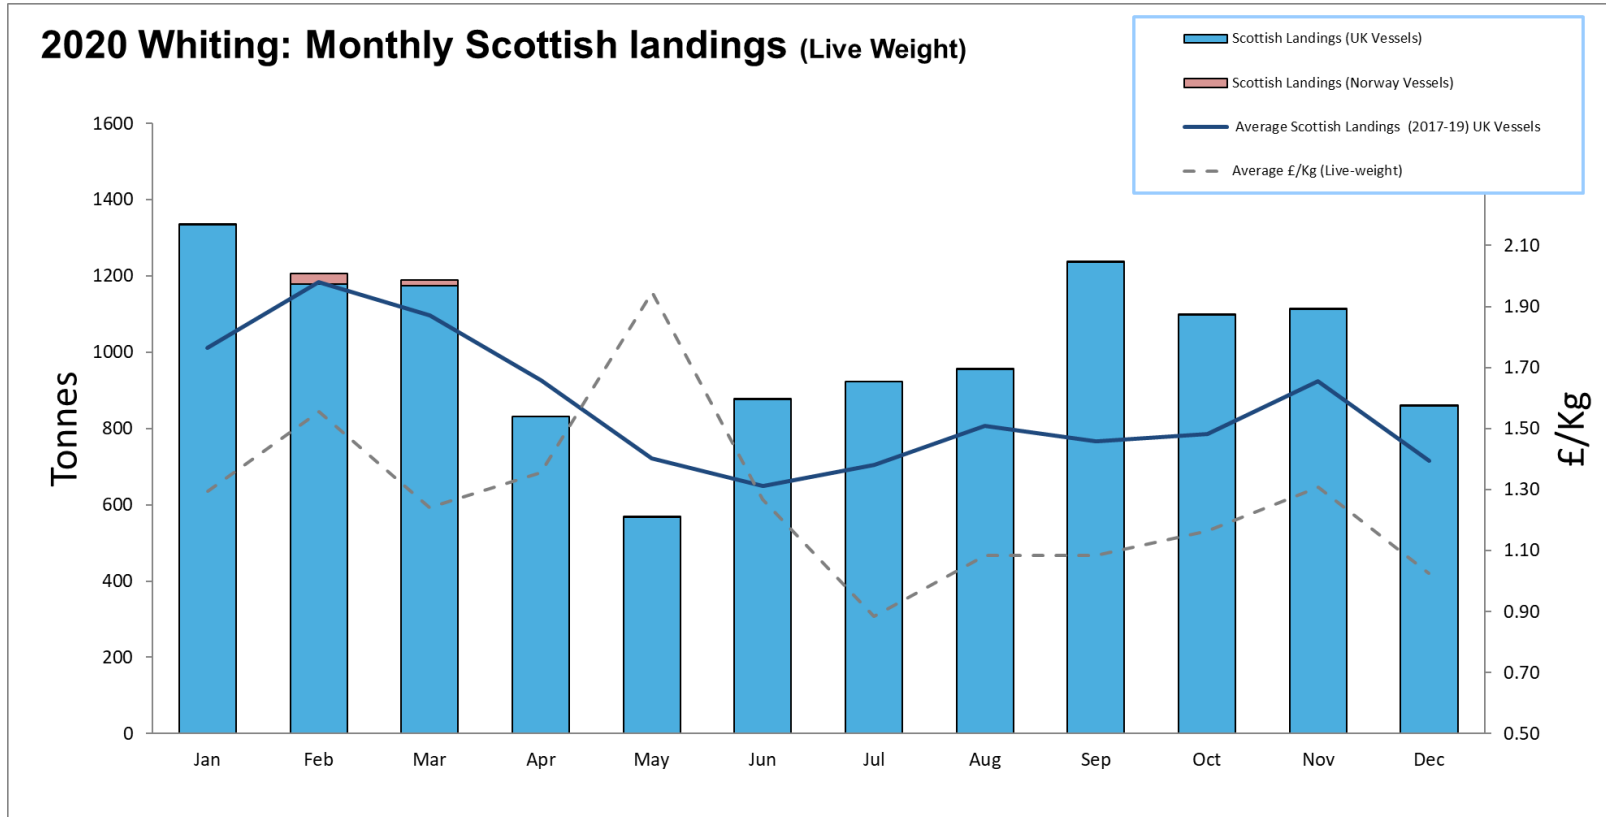

Whiting - 2020 Landings Summary