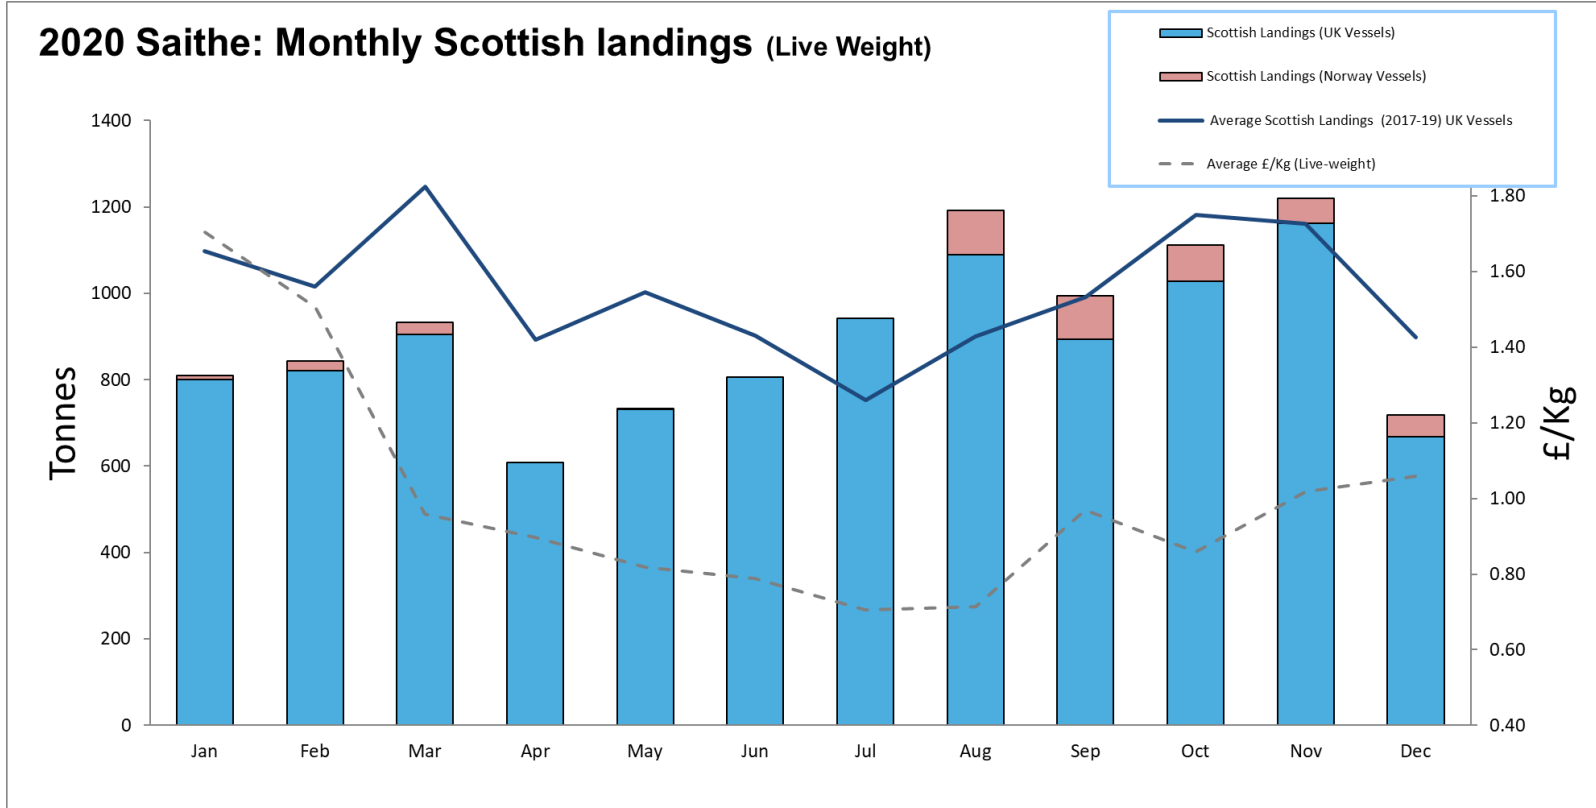

Scottish Whitefish Landings Update

2020 Landings Summary: Jan - Dec

2020: Scottish Whitefish Landings Update

2020 Monthly Provisional Landings January to December

- These charts illustrate landings of key whitefish species in Scotland by all UK & Norwegian vessels.
- Currently these charts do not include landings by other foreign vessels into Scotland
- Average historical landings into Scotland for the last three years from all UK vessels is also shown (2017-19).
- All landings data are supplied by Marine Scotland and updated monthly. Landings & price data **are provisional at this time** and should be interpreted as such and treated accordingly.
- Given this is provisional data - adjustments may be made in future monthly updates.

Cod - 2020 Landings Summary

Haddock - 2020 Landings Summary

Whiting - 2020 Landings Summary

Saithe - 2020 Landings Summary

Hake - 2020 Landings Summary

Monkfish - 2020 Landings Summary

Plaice - 2020 Landings Summary