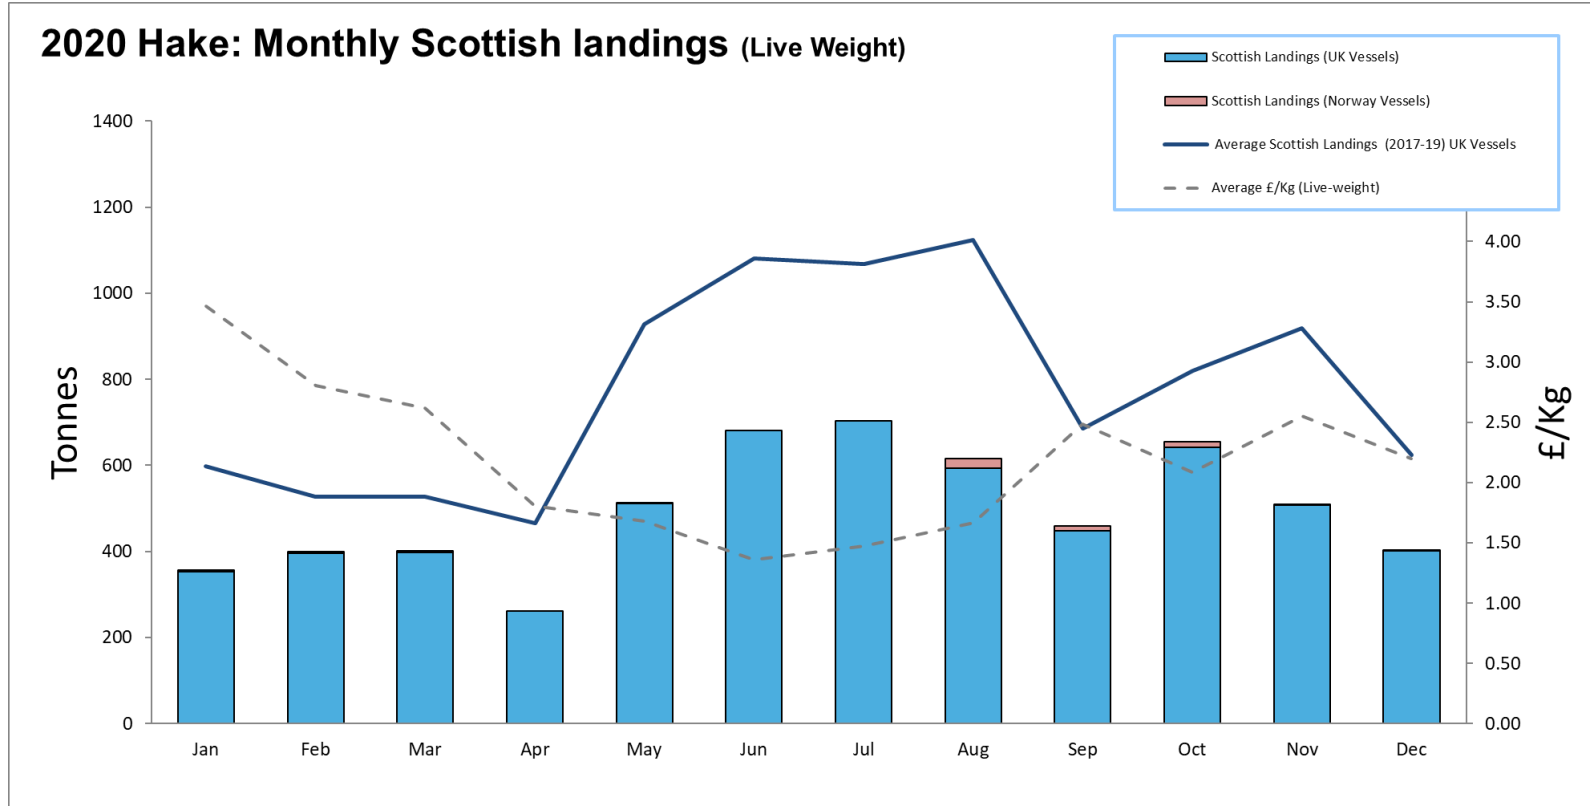

Scottish Whitefish Landings Update

2020 Landings Summary: Jan - Dec

2020: Scottish Whitefish Landings Update

2020 Monthly Provisional Landings January to December

- These charts illustrate landings of key whitefish species in Scotland by all UK & Norwegian vessels.
- Currently these charts do not include landings by other foreign vessels into Scotland
- Average historical landings into Scotland for the last three years from all UK vessels is also shown (2017-19).
- All landings data are supplied by Marine Scotland and updated monthly. Landings & price data **are provisional at this time** and should be interpreted as such and treated accordingly.
- Given this is provisional data - adjustments may be made in future monthly updates.

Cod - 2020 Landings Summary

Haddock - 2020 Landings Summary

Whiting - 2020 Landings Summary

Saithe - 2020 Landings Summary

Hake - 2020 Landings Summary

Monkfish - 2020 Landings Summary

Plaice - 2020 Landings Summary