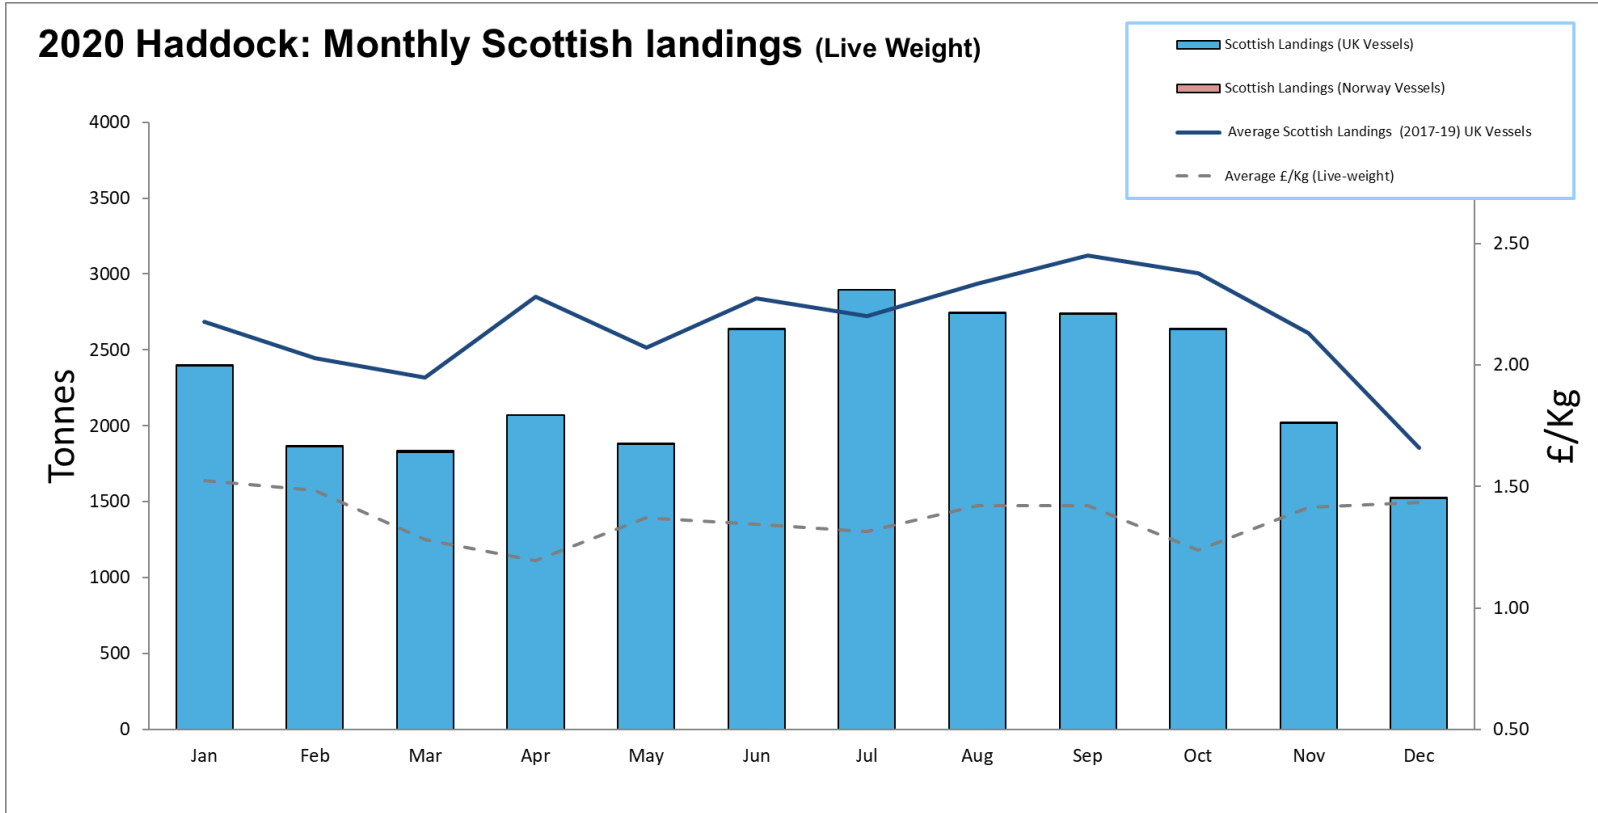

Haddock - 2020 Landings Summary