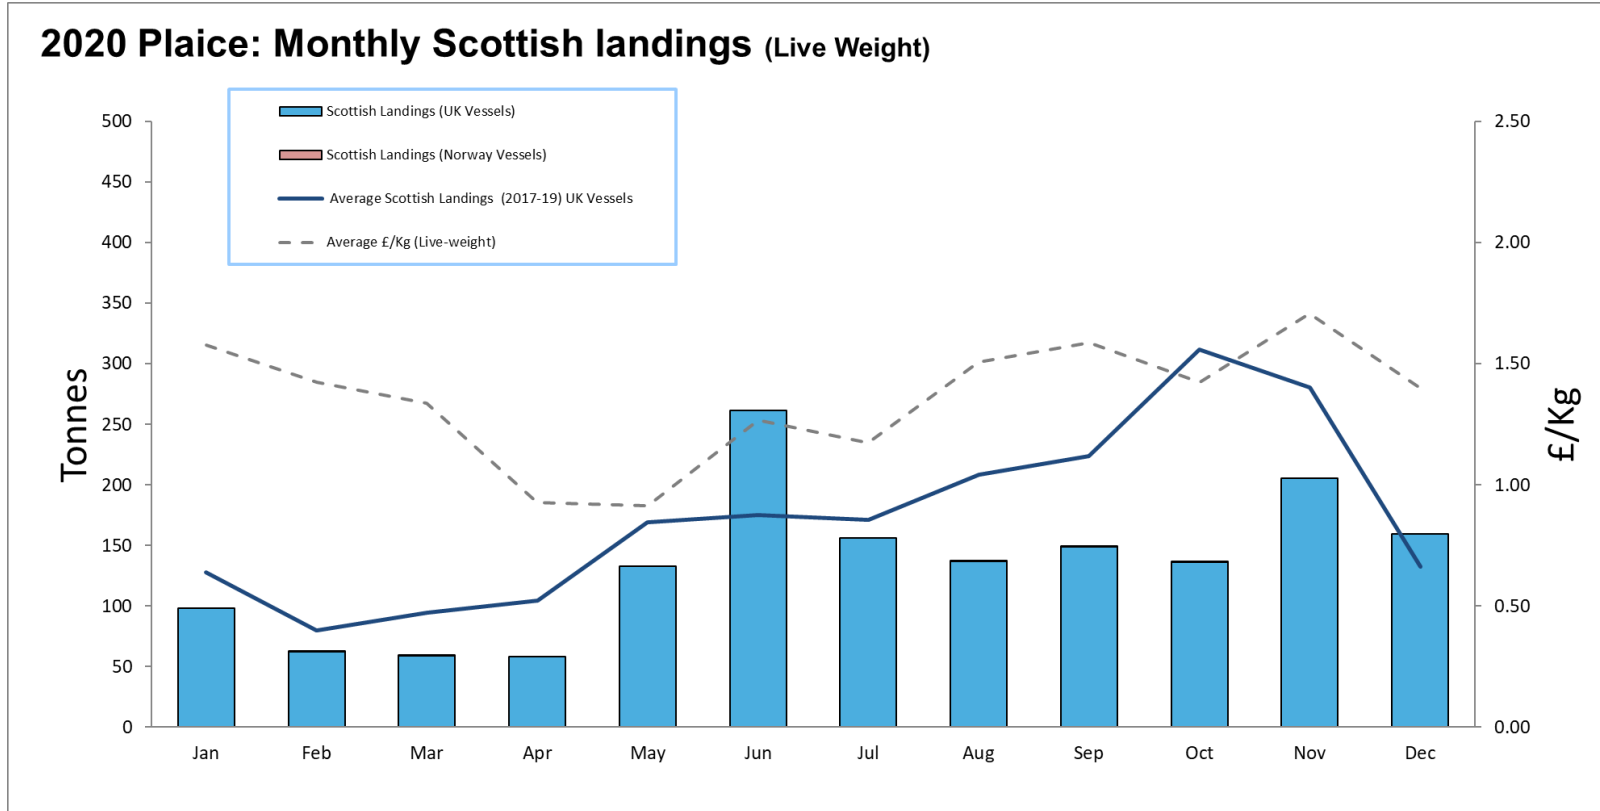

Scottish Whitefish Landings Update

2020 Landings Summary: Jan - Dec

2020: Scottish Whitefish Landings Update

2020 Monthly Provisional Landings January to December

- These charts illustrate landings of key whitefish species in Scotland by all UK & Norwegian vessels.
- Currently these charts do not include landings by other foreign vessels into Scotland
- Average historical landings into Scotland for the last three years from all UK vessels is also shown (2017-19).
- All landings data are supplied by Marine Scotland and updated monthly. Landings & price data **are provisional at this time** and should be interpreted as such and treated accordingly.
- Given this is provisional data - adjustments may be made in future monthly updates.

Cod - 2020 Landings Summary

Haddock - 2020 Landings Summary

Whiting - 2020 Landings Summary

Saithe - 2020 Landings Summary

Hake - 2020 Landings Summary

Monkfish - 2020 Landings Summary

Plaice - 2020 Landings Summary