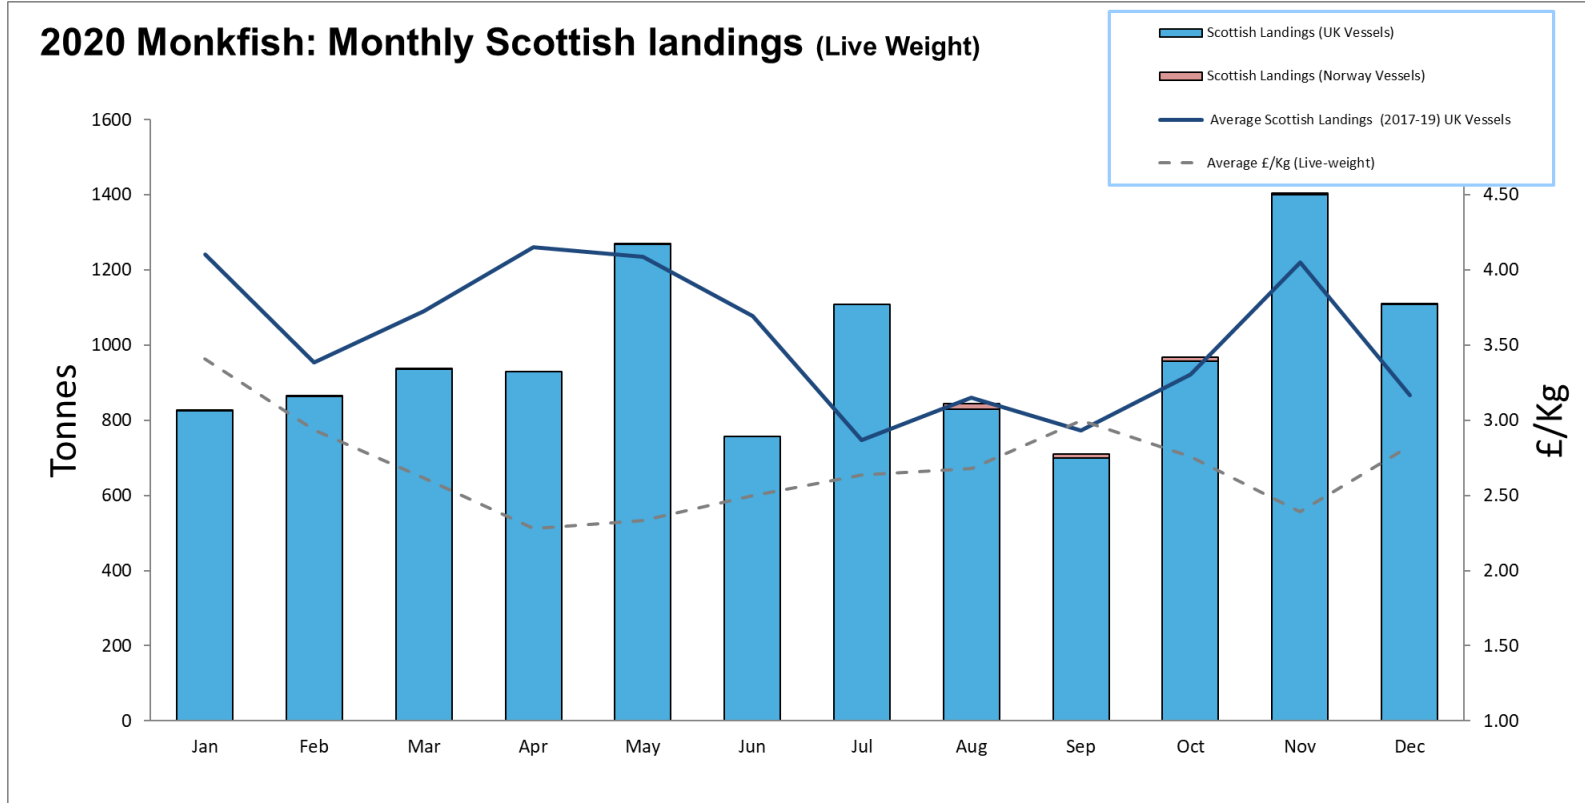

Scottish Whitefish Landings Update

2020 Landings Summary: Jan - Dec

2020: Scottish Whitefish Landings Update

2020 Monthly Provisional Landings January to December

- These charts illustrate landings of key whitefish species in Scotland by all UK & Norwegian vessels.
- Currently these charts do not include landings by other foreign vessels into Scotland
- Average historical landings into Scotland for the last three years from all UK vessels is also shown (2017-19).
- All landings data are supplied by Marine Scotland and updated monthly. Landings & price data **are provisional at this time** and should be interpreted as such and treated accordingly.
- Given this is provisional data - adjustments may be made in future monthly updates.

Cod - 2020 Landings Summary

Haddock - 2020 Landings Summary

Whiting - 2020 Landings Summary

Saithe - 2020 Landings Summary

Hake - 2020 Landings Summary

Monkfish - 2020 Landings Summary

Plaice - 2020 Landings Summary