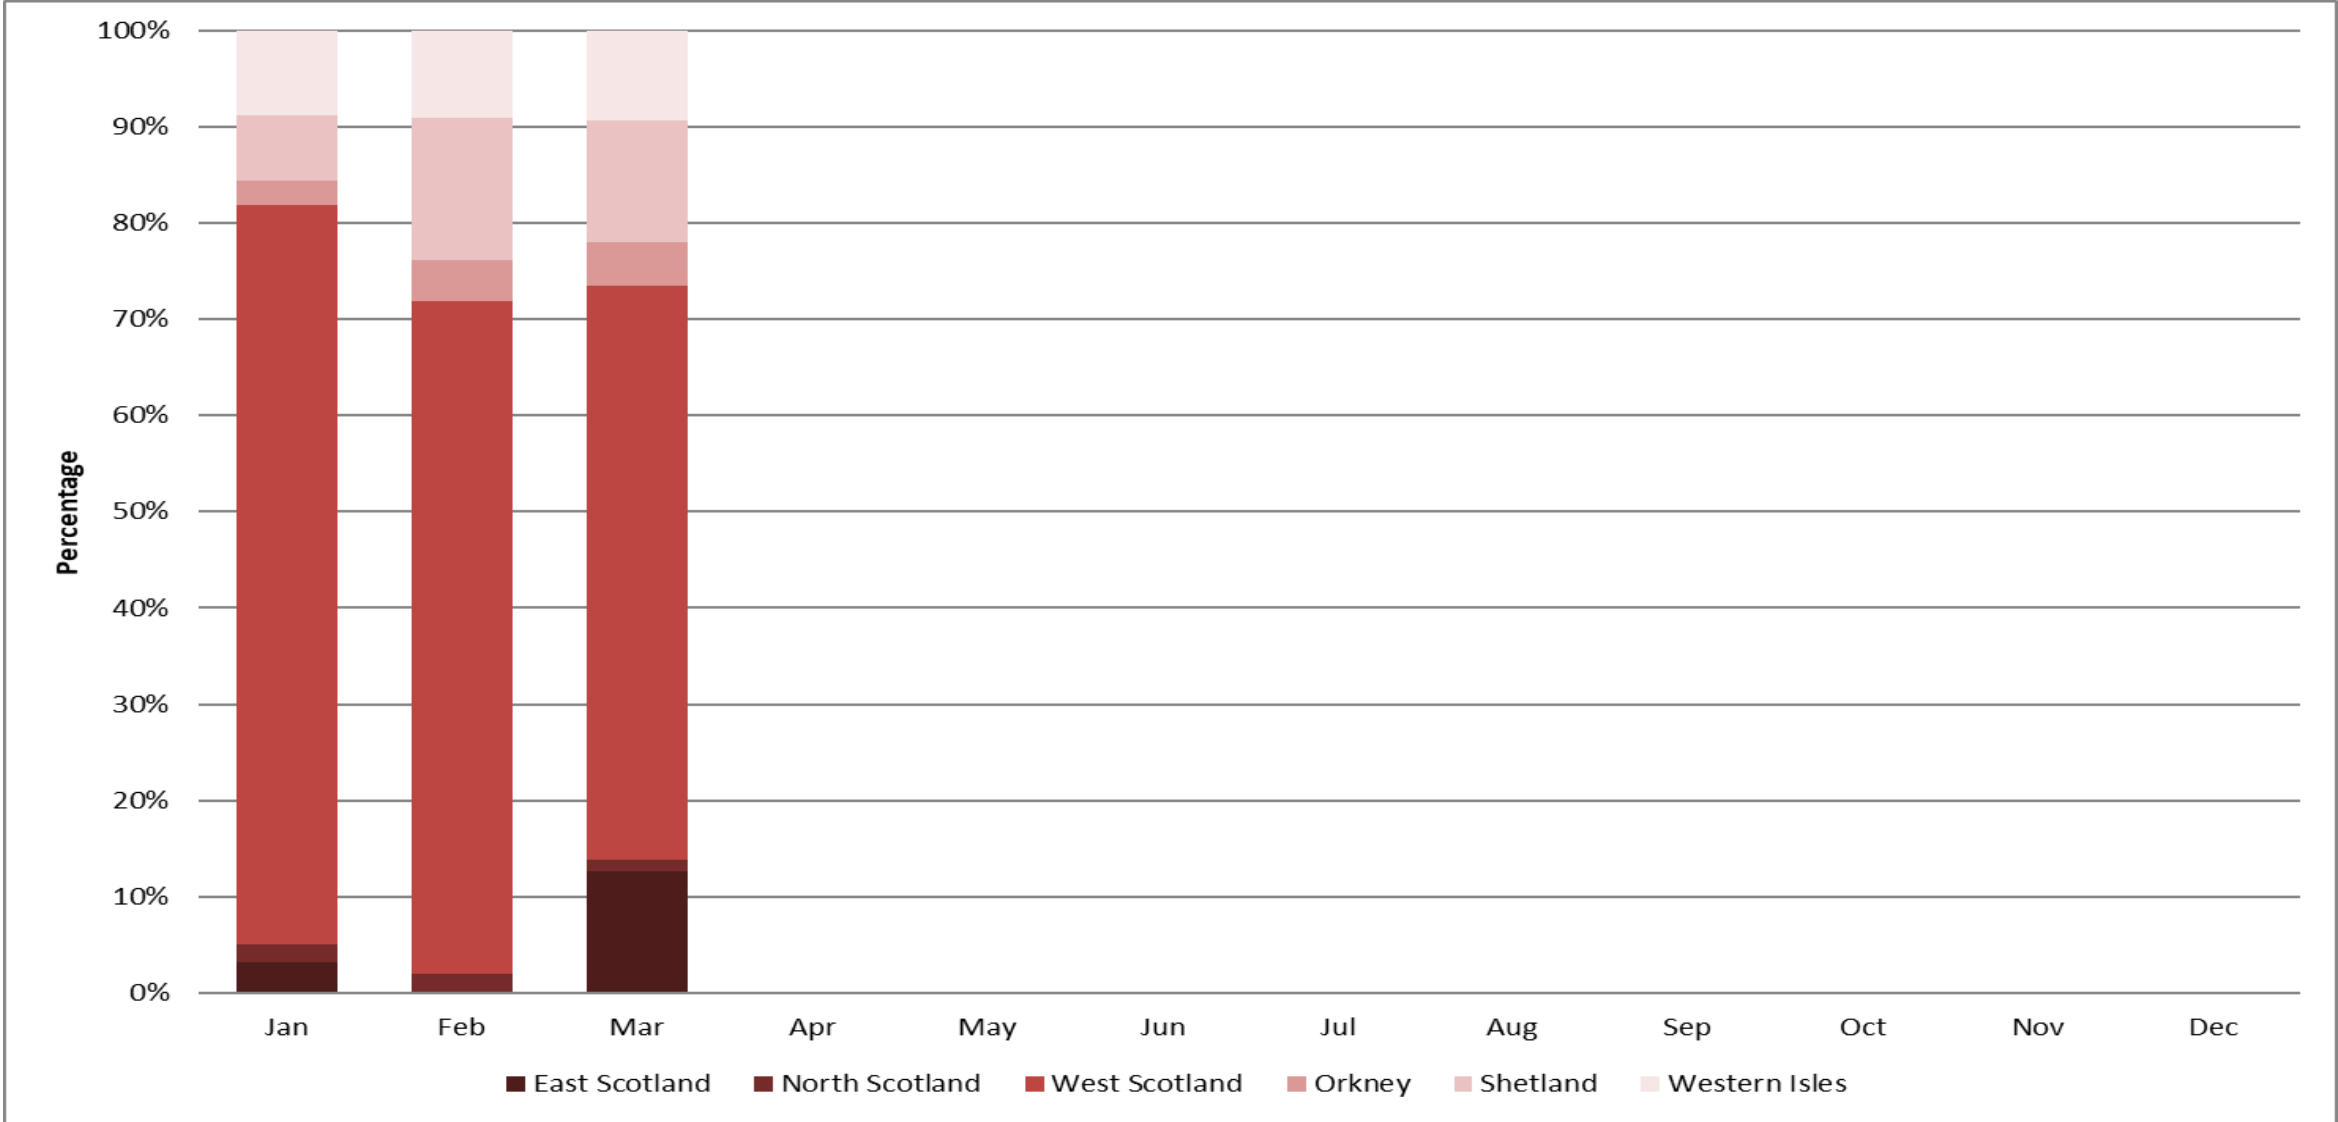

2026: Scottish regional distribution of scallop landings