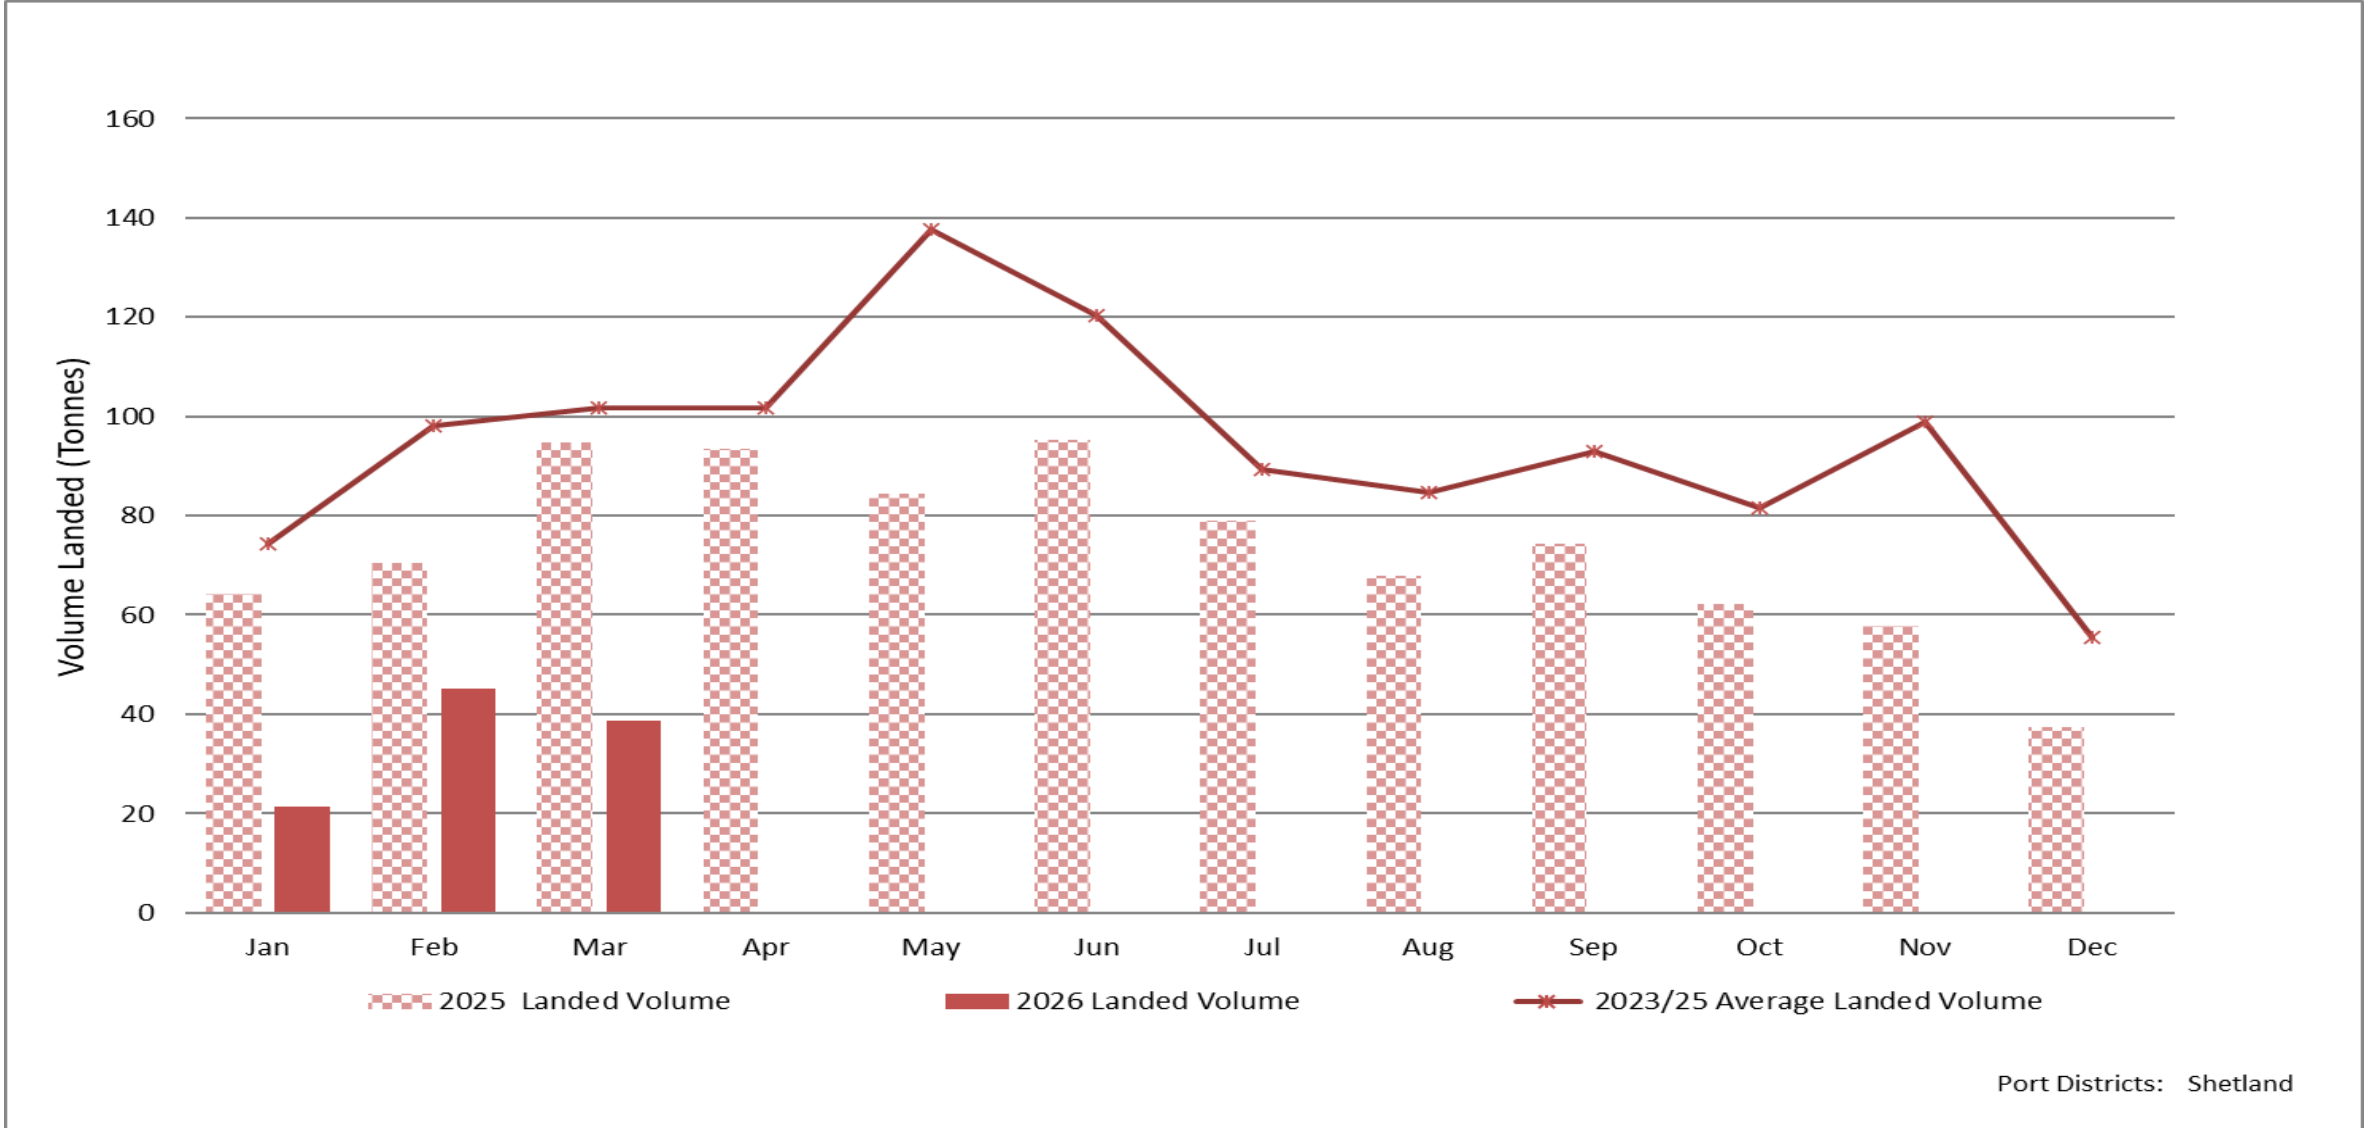

seafish

Scottish scallop landings

- Scottish landings have been separated into the following regions:
 - East Scotland
 - North Scotland
 - West Scotland
 - Orkney
 - Shetland
 - Western Isles
- Data is supplied by the Scottish Marine Analytical Unit and updated monthly.
- Landings data is provisional at this time; it should be interpreted as such and treated accordingly.
- Given this is provisional data - continuous adjustments will be made in future monthly updates.
- NB: Due to variances in volumes landed in different regions, not all vertical axes are the same.

2026: East Scotland – scallop landings

2026: North Scotland – scallop landings

2026: West Scotland – scallop landings

2026: Orkney – scallop landings

2026: Shetland – scallop landings

2026: Western Isles – scallop landings