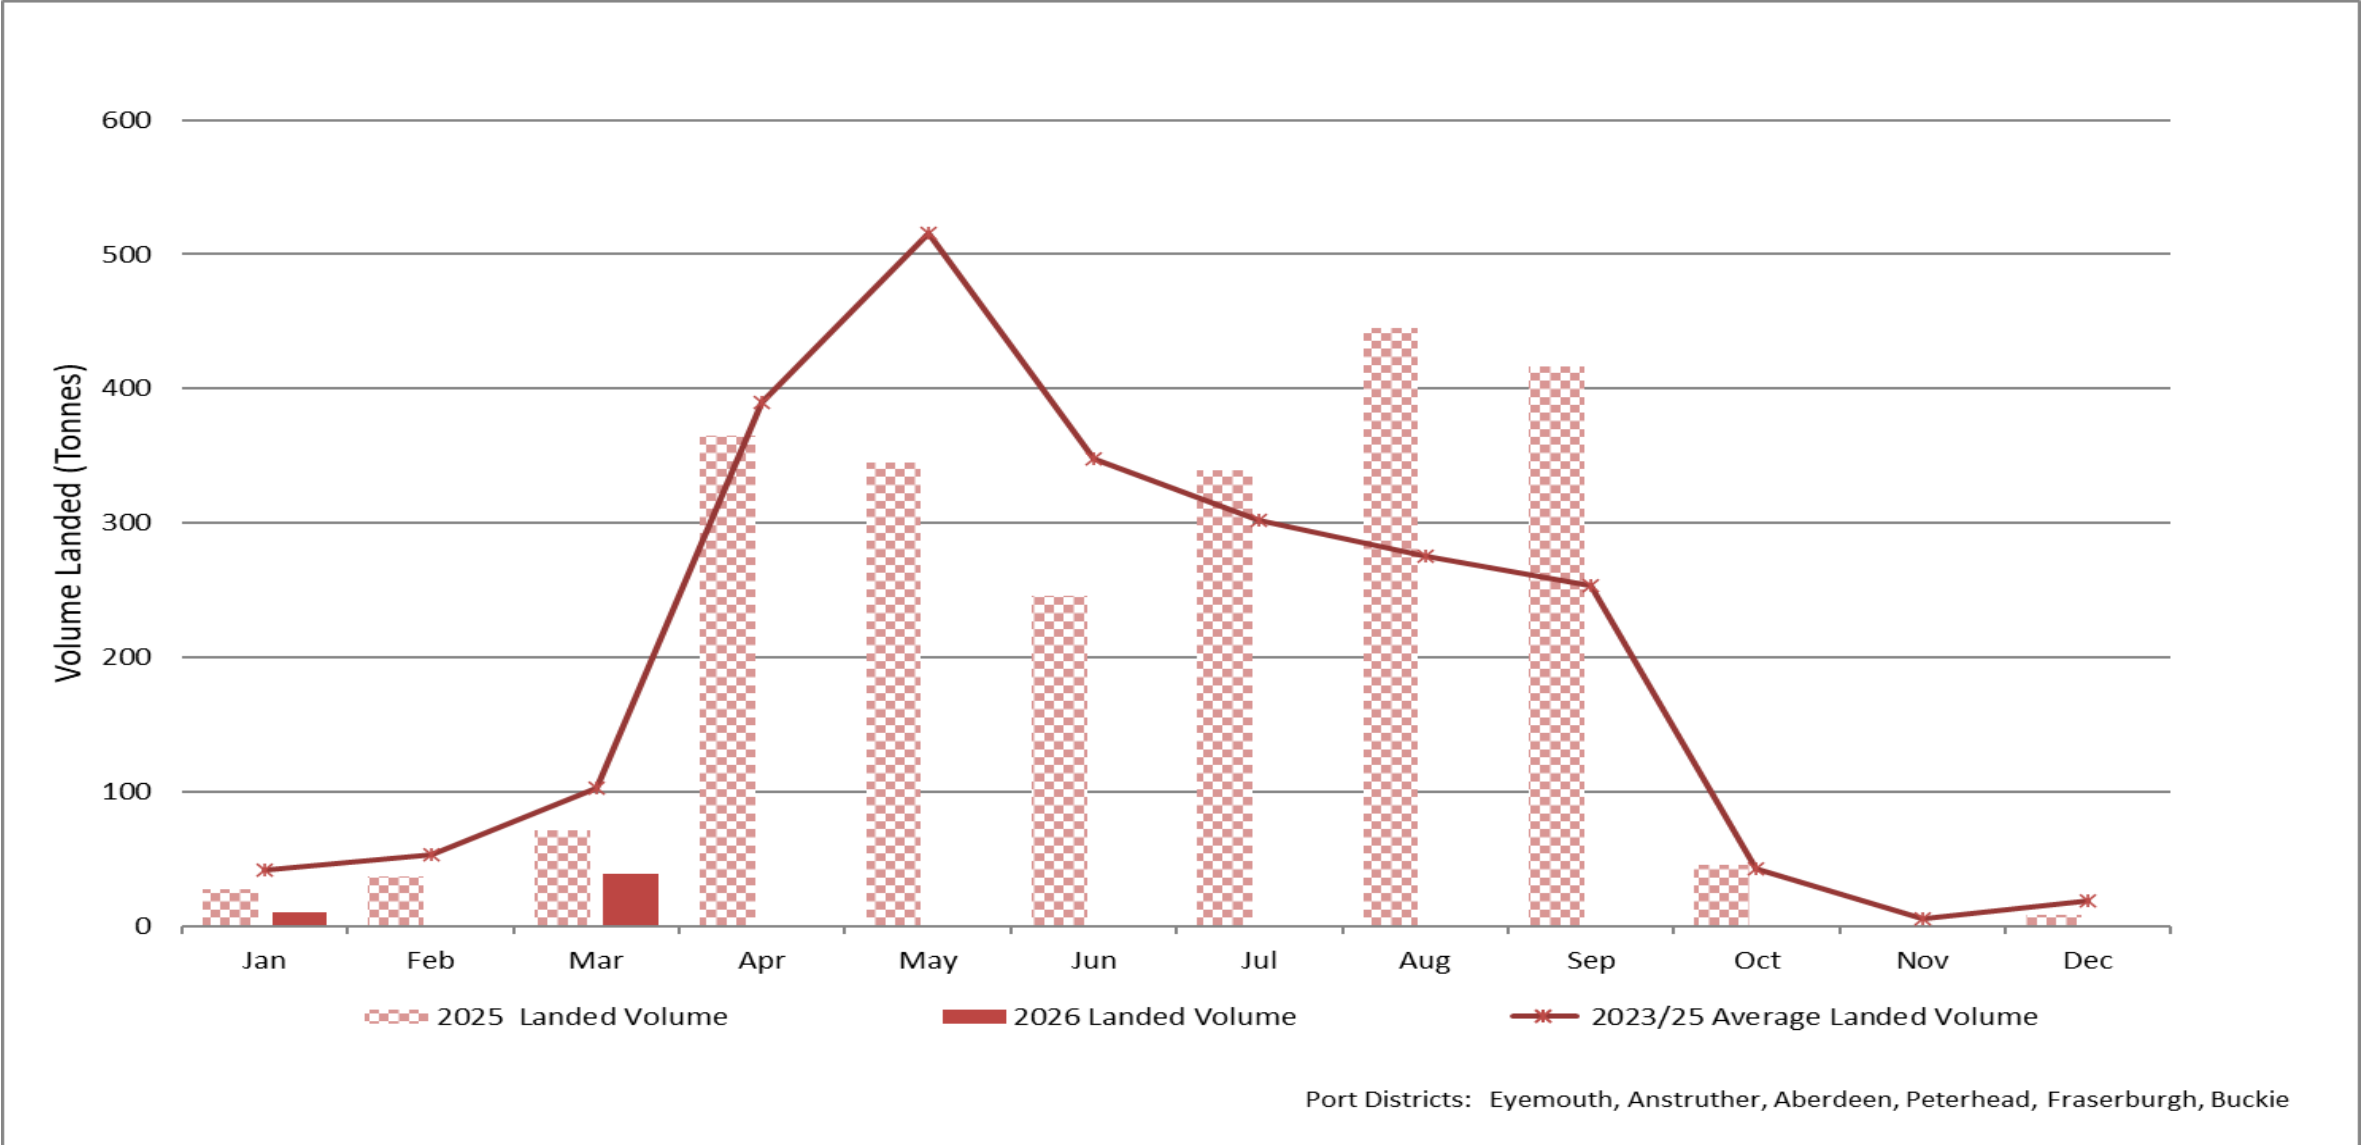

2026 Scottish scallop landings

Monthly landings summary January - March

Here to give the UK seafood sector **the support it needs to thrive.**

The Seafish logo is located in the bottom right corner of the slide. It features a stylized fish icon above the word "seafish" in a lowercase, sans-serif font. The background of the slide is white, with a large blue triangle in the bottom right corner and a yellow diagonal stripe separating it from the white area.

seafish

Scottish scallop landings

- Scottish landings have been separated into the following regions:
 - East Scotland
 - North Scotland
 - West Scotland
 - Orkney
 - Shetland
 - Western Isles
- Data is supplied by the Scottish Marine Analytical Unit and updated monthly.
- Landings data is provisional at this time; it should be interpreted as such and treated accordingly.
- Given this is provisional data - continuous adjustments will be made in future monthly updates.
- NB: Due to variances in volumes landed in different regions, not all vertical axes are the same.

Scottish scallop landings

- For the purposes of the Scottish landings shown in these updates. Landings from Port Districts have been grouped into the following regions:
- **East Scotland**
 - Buckie, Fraserburgh, Peterhead, Aberdeen, Anstruther, Eyemouth.
- **North Scotland**
 - Ullapool, Lochinver, Kinlochbervie, Scrabster.
- **West Scotland**
 - Ayr, Oban, Campbeltown, Mallaig, Portree.
- **Orkney**
- **Shetland**
- **Western Isles**

2026: East Scotland – scallop landings

2026: North Scotland – scallop landings

2026: West Scotland – scallop landings

2026: Orkney – scallop landings

2026: Shetland – scallop landings

2026: Western Isles – scallop landings