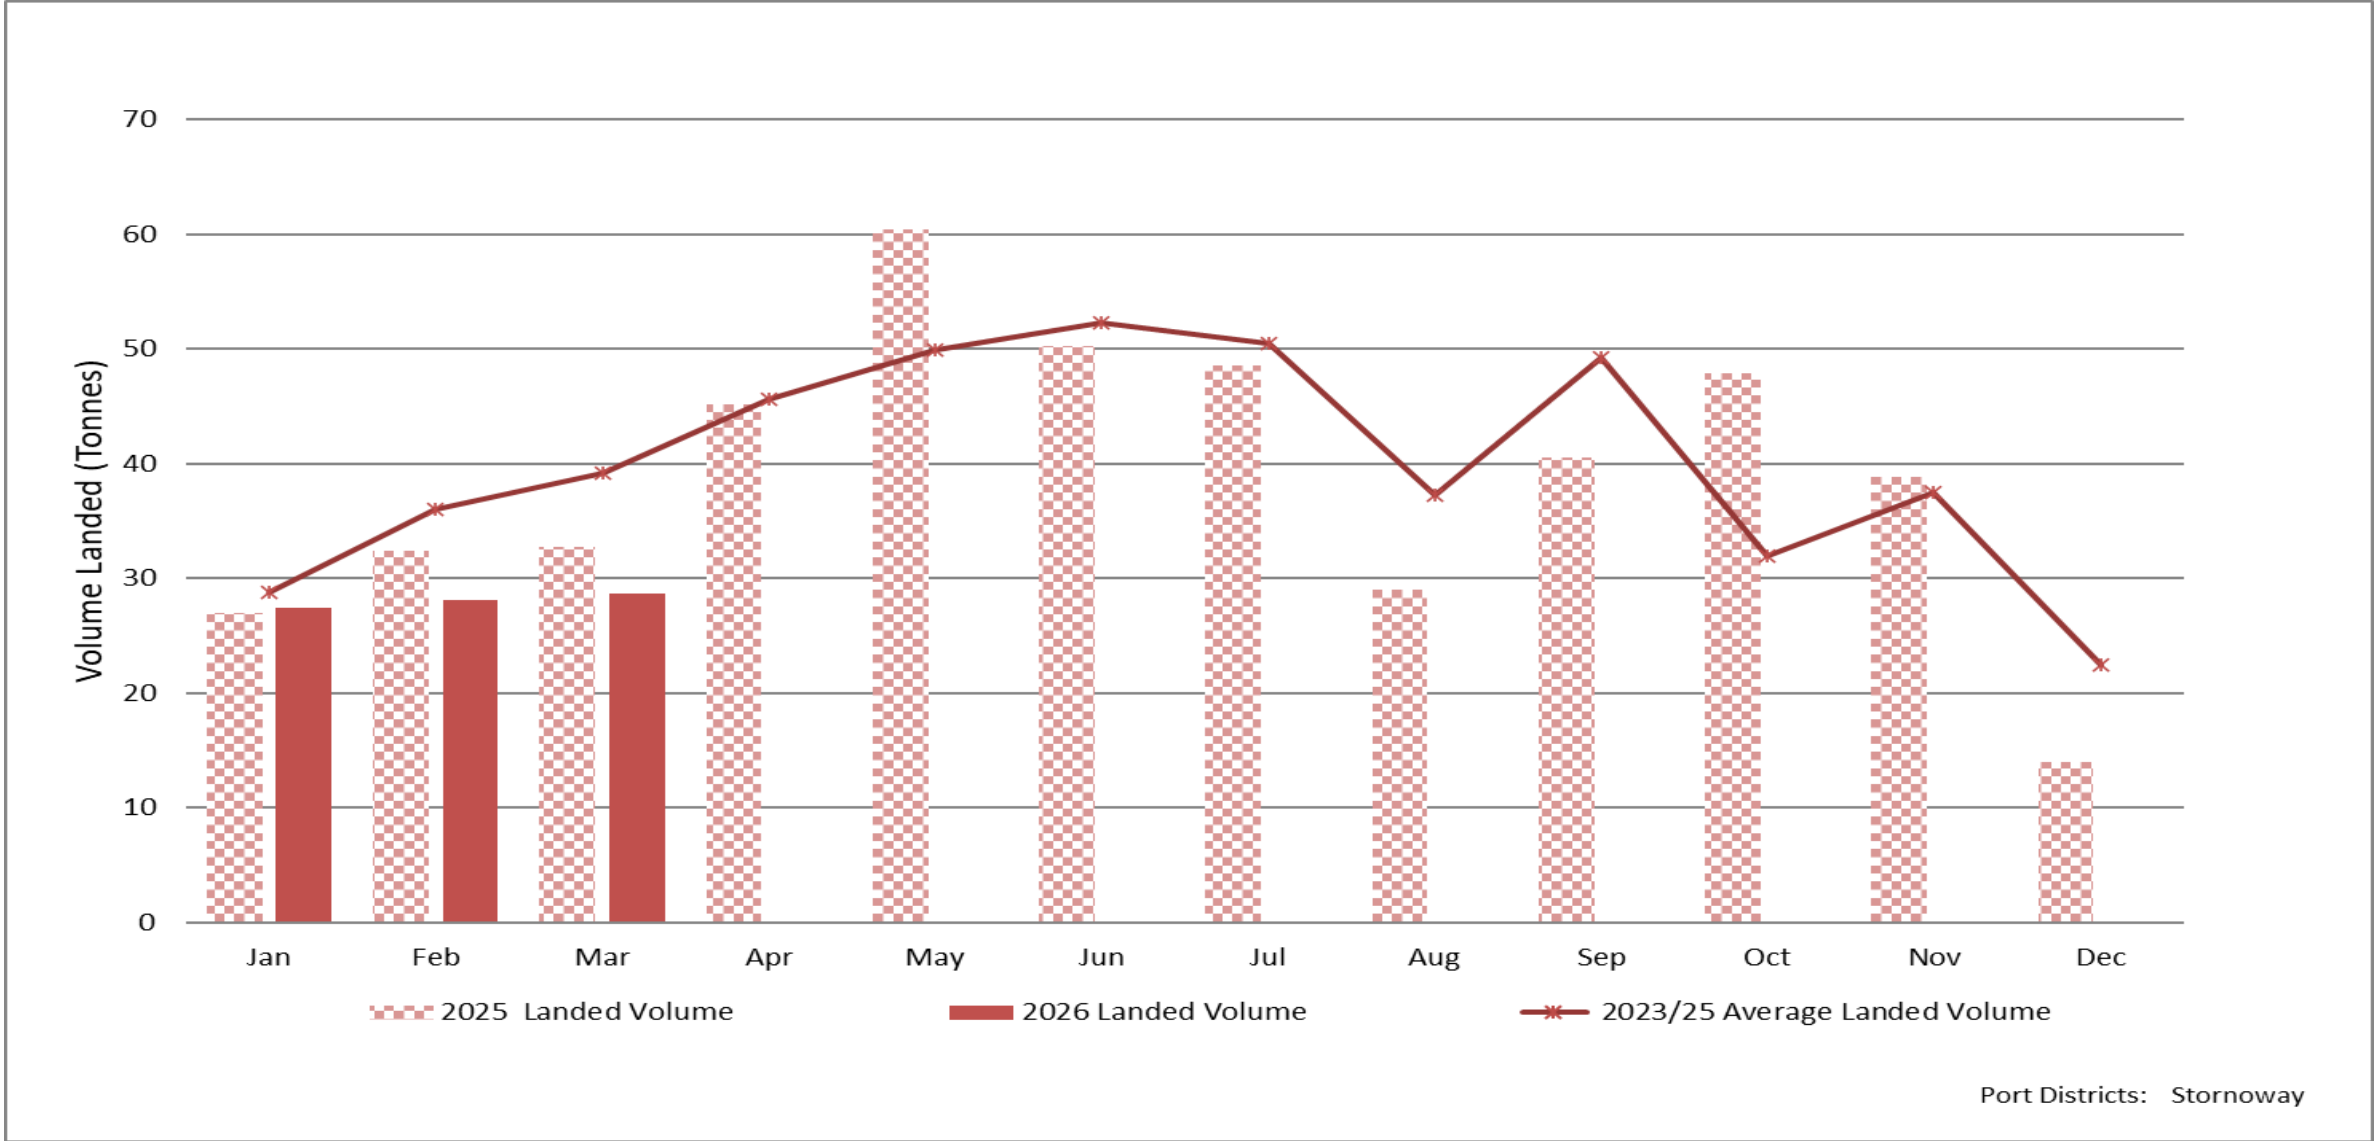

seafish

Scottish scallop landings

- Scottish landings have been separated into the following regions:
 - East Scotland
 - North Scotland
 - West Scotland
 - Orkney
 - Shetland
 - Western Isles
- Data is supplied by the Scottish Marine Analytical Unit and updated monthly.
- Landings data is provisional at this time; it should be interpreted as such and treated accordingly.
- Given this is provisional data - continuous adjustments will be made in future monthly updates.
- NB: Due to variances in volumes landed in different regions, not all vertical axes are the same.

2026: East Scotland – scallop landings

2026: North Scotland – scallop landings

2026: West Scotland – scallop landings

2026: Orkney – scallop landings

2026: Shetland – scallop landings

2026: Western Isles – scallop landings