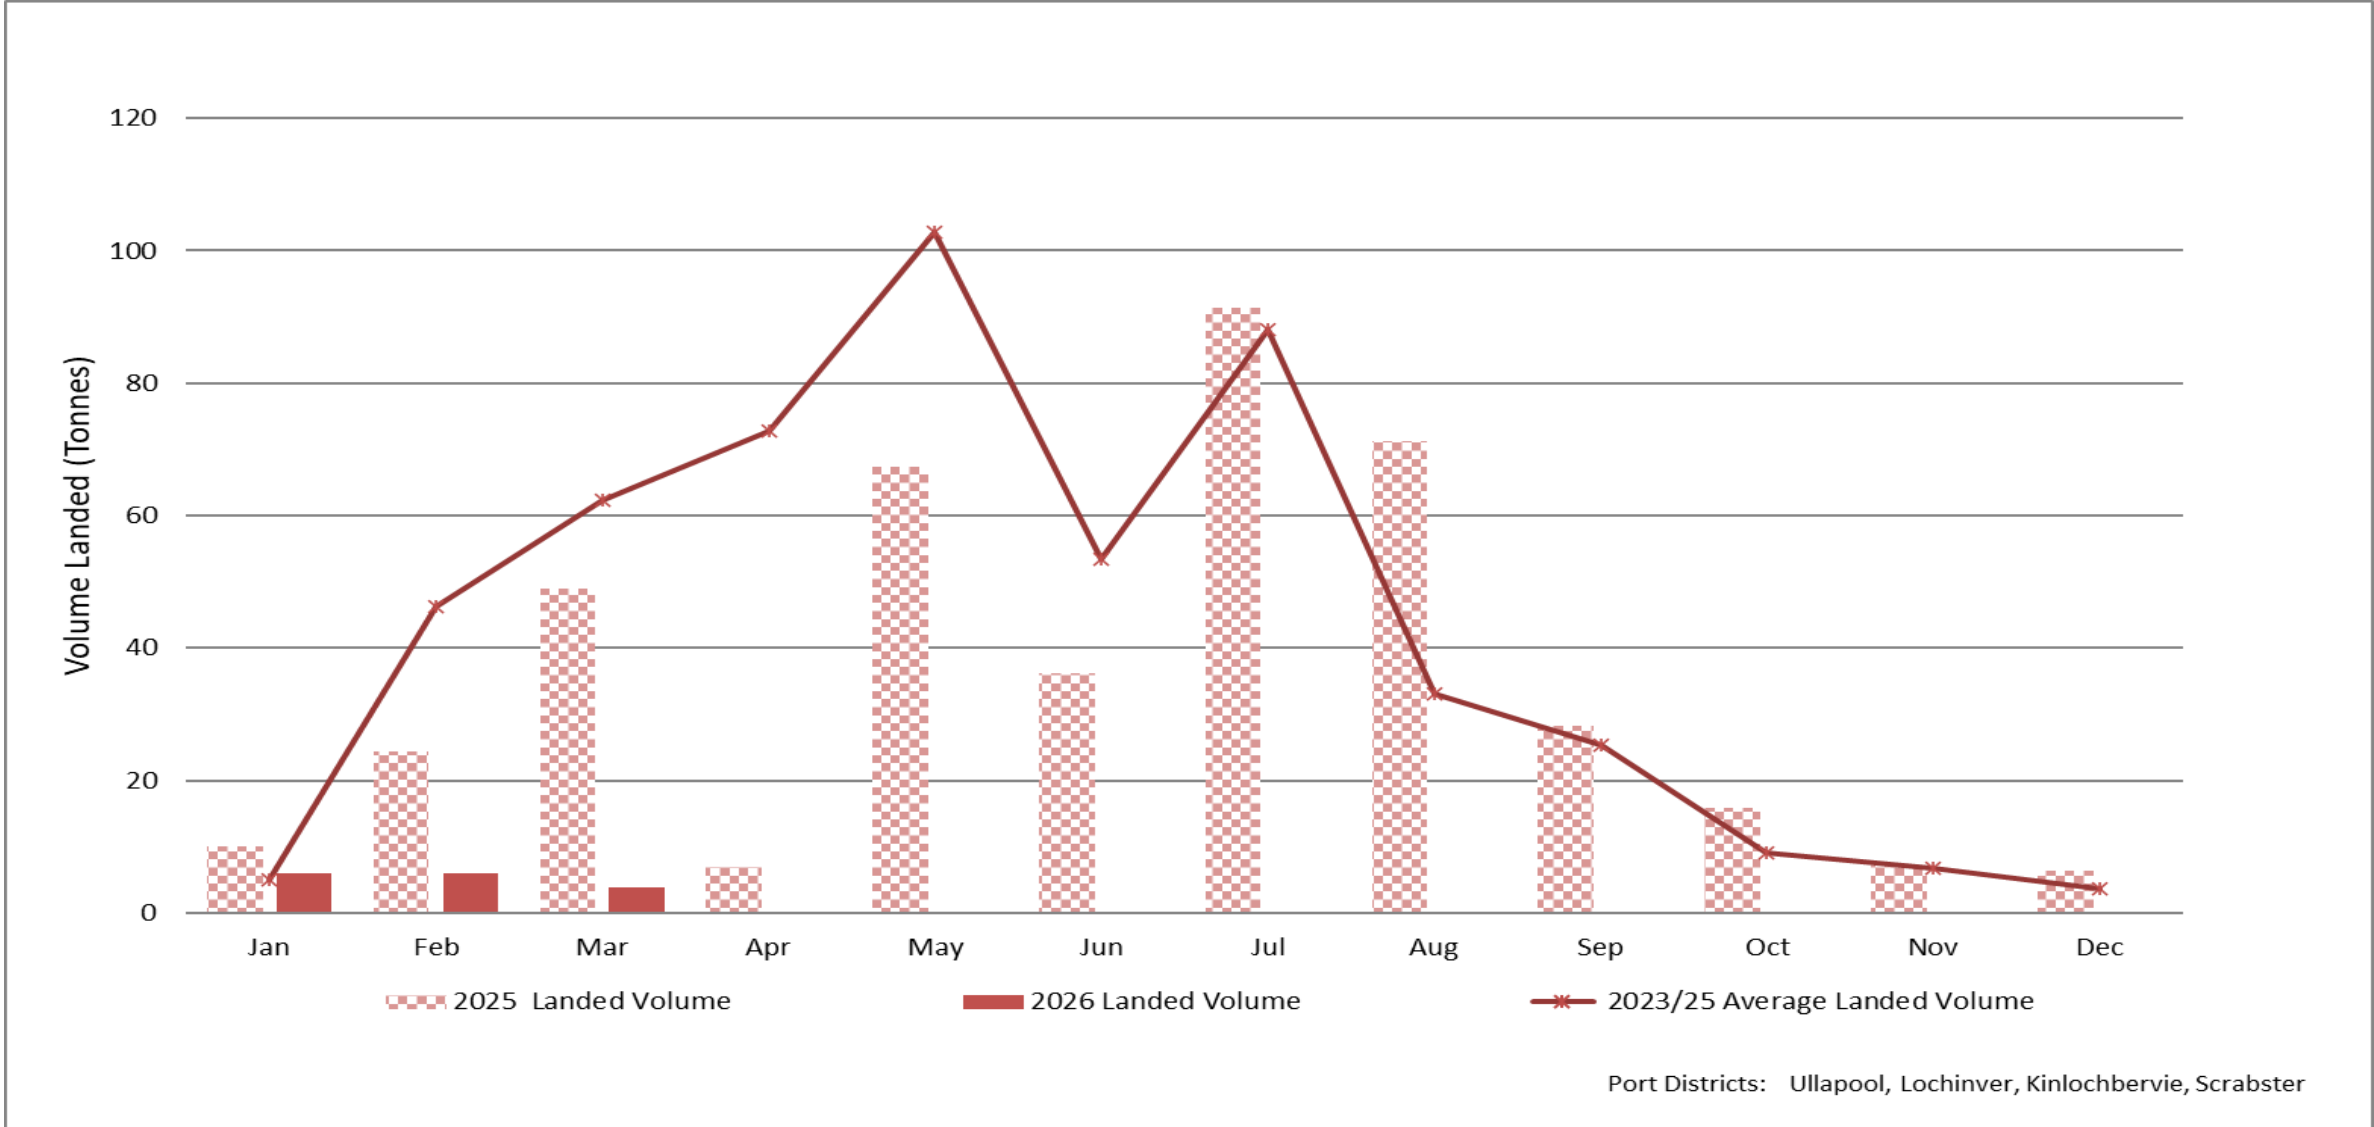

seafish

Scottish scallop landings

- Scottish landings have been separated into the following regions:
 - East Scotland
 - North Scotland
 - West Scotland
 - Orkney
 - Shetland
 - Western Isles
- Data is supplied by the Scottish Marine Analytical Unit and updated monthly.
- Landings data is provisional at this time; it should be interpreted as such and treated accordingly.
- Given this is provisional data - continuous adjustments will be made in future monthly updates.
- NB: Due to variances in volumes landed in different regions, not all vertical axes are the same.

Scottish scallop landings

- For the purposes of the Scottish landings shown in these updates. Landings from Port Districts have been grouped into the following regions:
- **East Scotland**
 - Buckie, Fraserburgh, Peterhead, Aberdeen, Anstruther, Eyemouth.
- **North Scotland**
 - Ullapool, Lochinver, Kinlochbervie, Scrabster.
- **West Scotland**
 - Ayr, Oban, Campbeltown, Mallaig, Portree.
- **Orkney**
- **Shetland**
- **Western Isles**

2026: East Scotland – scallop landings

2026: North Scotland – scallop landings

2026: West Scotland – scallop landings

2026: Orkney – scallop landings

2026: Shetland – scallop landings

2026: Western Isles – scallop landings