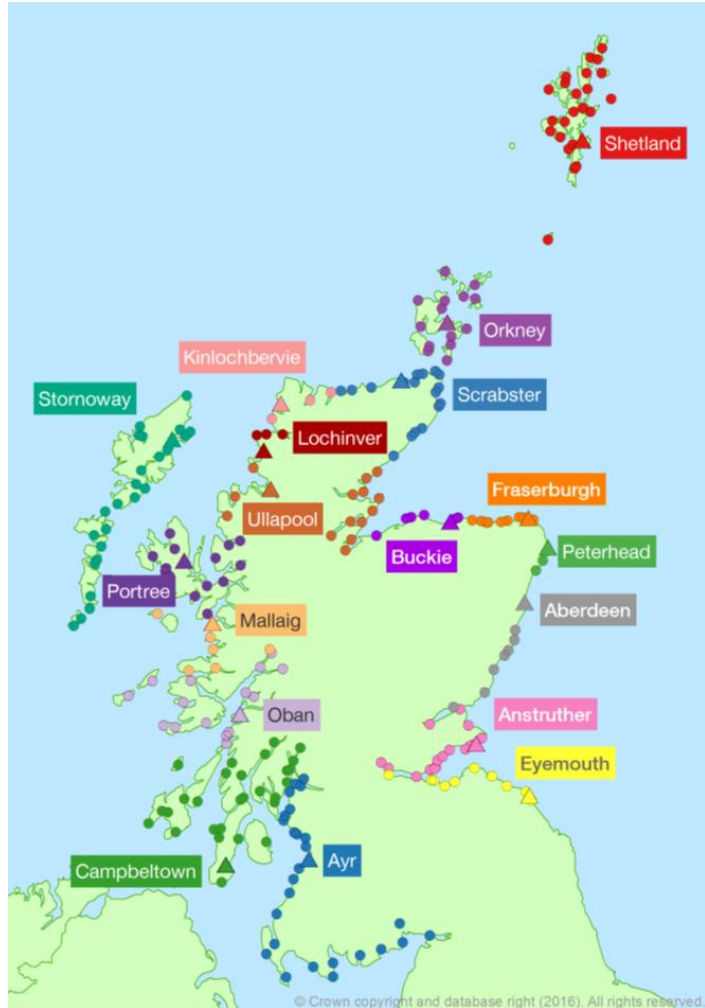

2026 Scottish scallop landings

Monthly landings summary January - March

Here to give the UK seafood sector **the support it needs to thrive.**

The Seafish logo is located in the bottom right corner of the slide. It features a stylized fish icon above the word "seafish" in a lowercase, sans-serif font. The background of the slide is white, with a large blue triangle in the bottom right corner and a yellow diagonal stripe separating it from the white area.

seafish

Scottish scallop landings

- Scottish landings have been separated into the following regions:
 - East Scotland
 - North Scotland
 - West Scotland
 - Orkney
 - Shetland
 - Western Isles
- Data is supplied by the Scottish Marine Analytical Unit and updated monthly.
- Landings data is provisional at this time; it should be interpreted as such and treated accordingly.
- Given this is provisional data - continuous adjustments will be made in future monthly updates.
- NB: Due to variances in volumes landed in different regions, not all vertical axes are the same.

Scottish scallop landings

- For the purposes of the Scottish landings shown in these updates. Landings from Port Districts have been grouped into the following regions:
- **East Scotland**
 - Buckie, Fraserburgh, Peterhead, Aberdeen, Anstruther, Eyemouth.
- **North Scotland**
 - Ullapool, Lochinver, Kinlochbervie, Scrabster.
- **West Scotland**
 - Ayr, Oban, Campbeltown, Mallaig, Portree.
- **Orkney**
- **Shetland**
- **Western Isles**

2026: East Scotland – scallop landings

2026: North Scotland – scallop landings

2026: West Scotland – scallop landings

2026: Orkney – scallop landings

2026: Shetland – scallop landings

2026: Western Isles – scallop landings