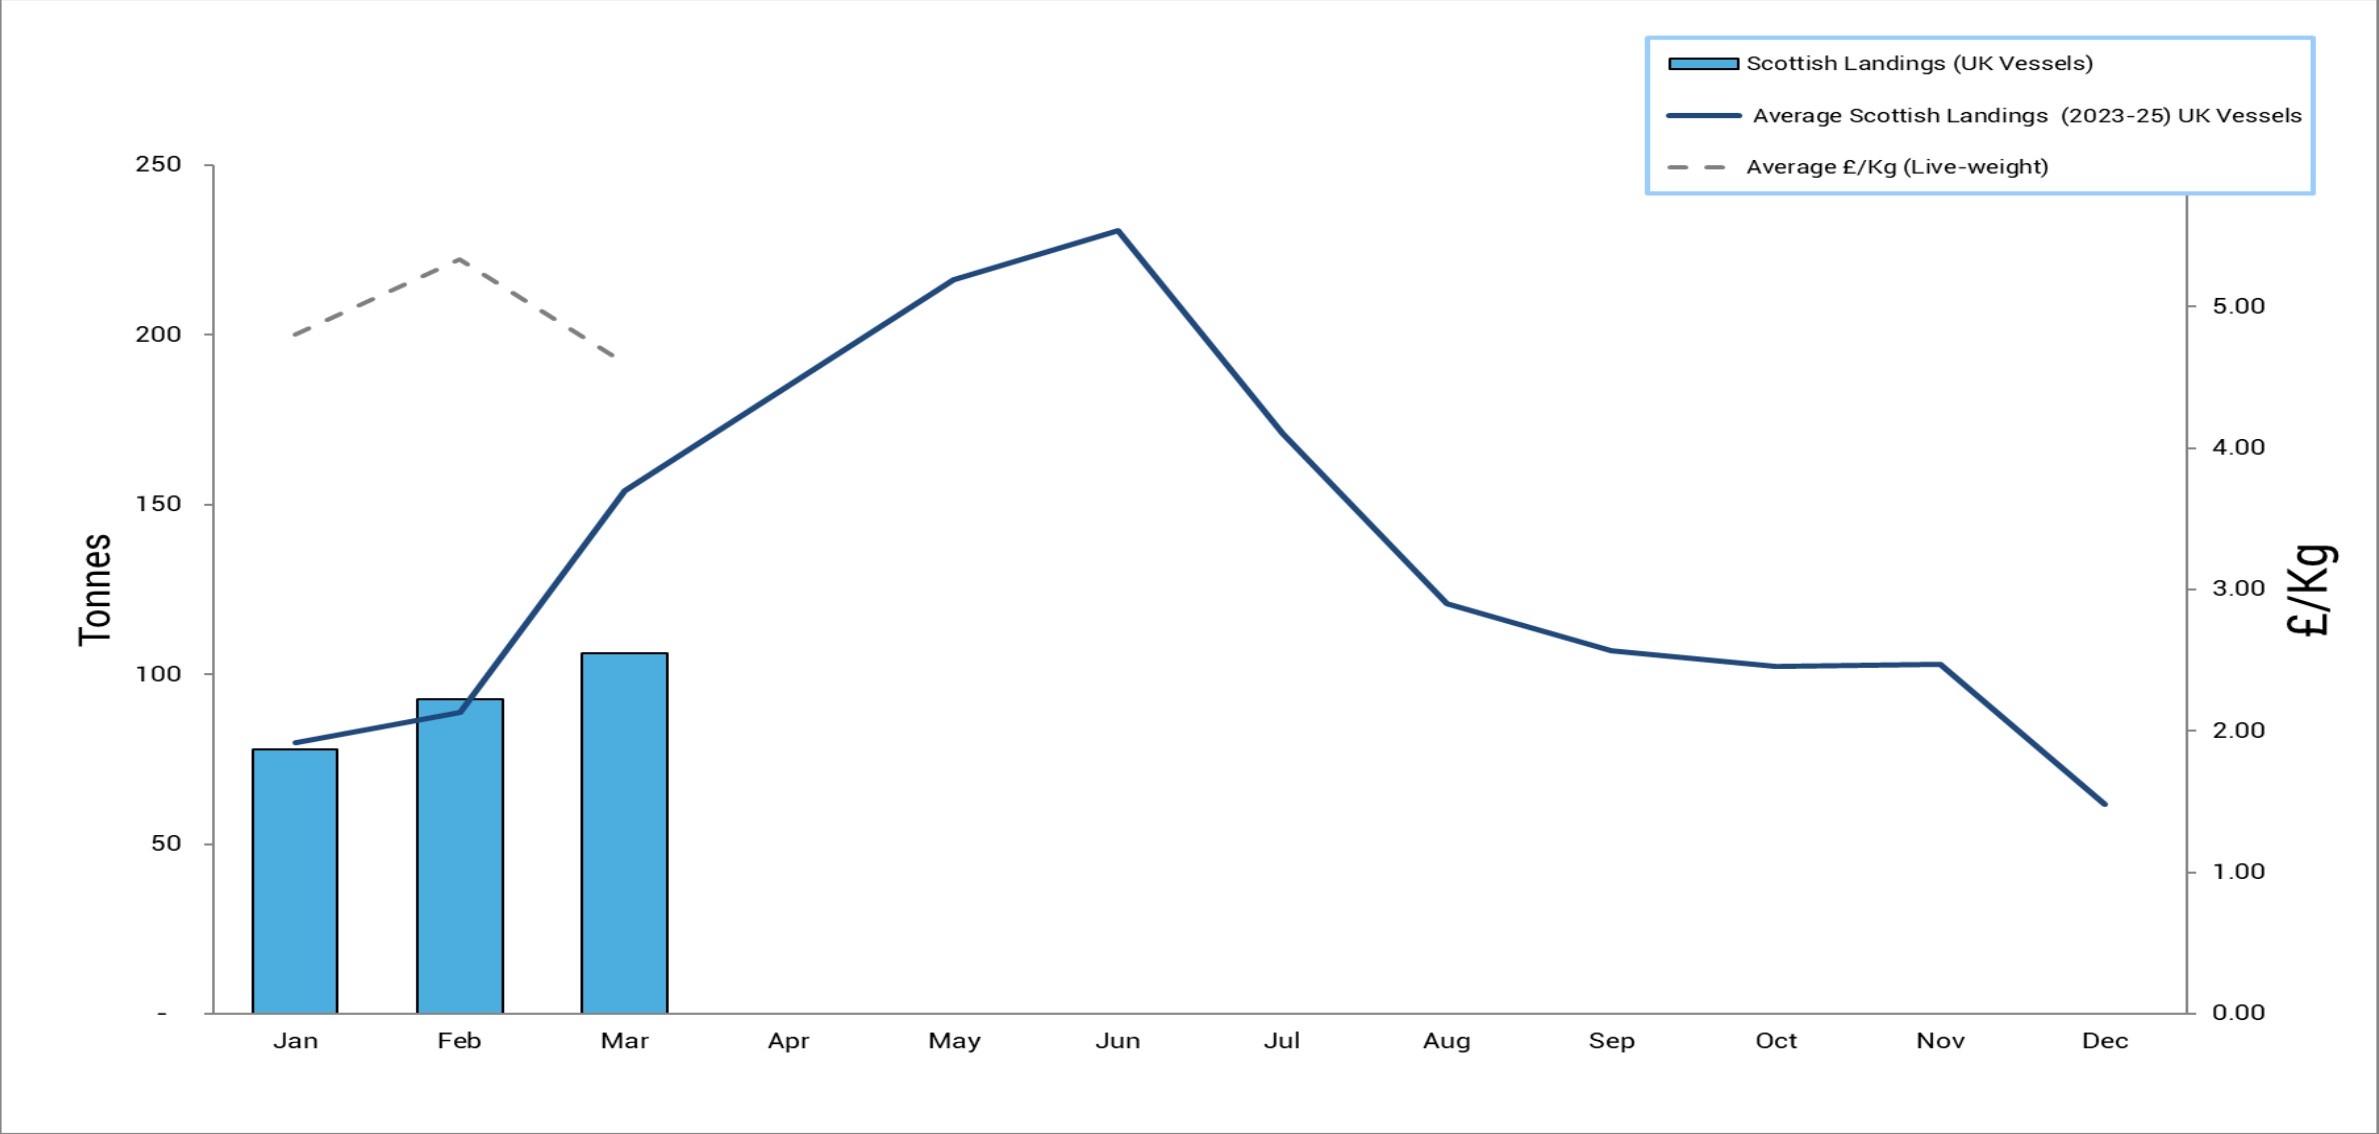

2026: Scottish monthly megrim landings. (live-weight)