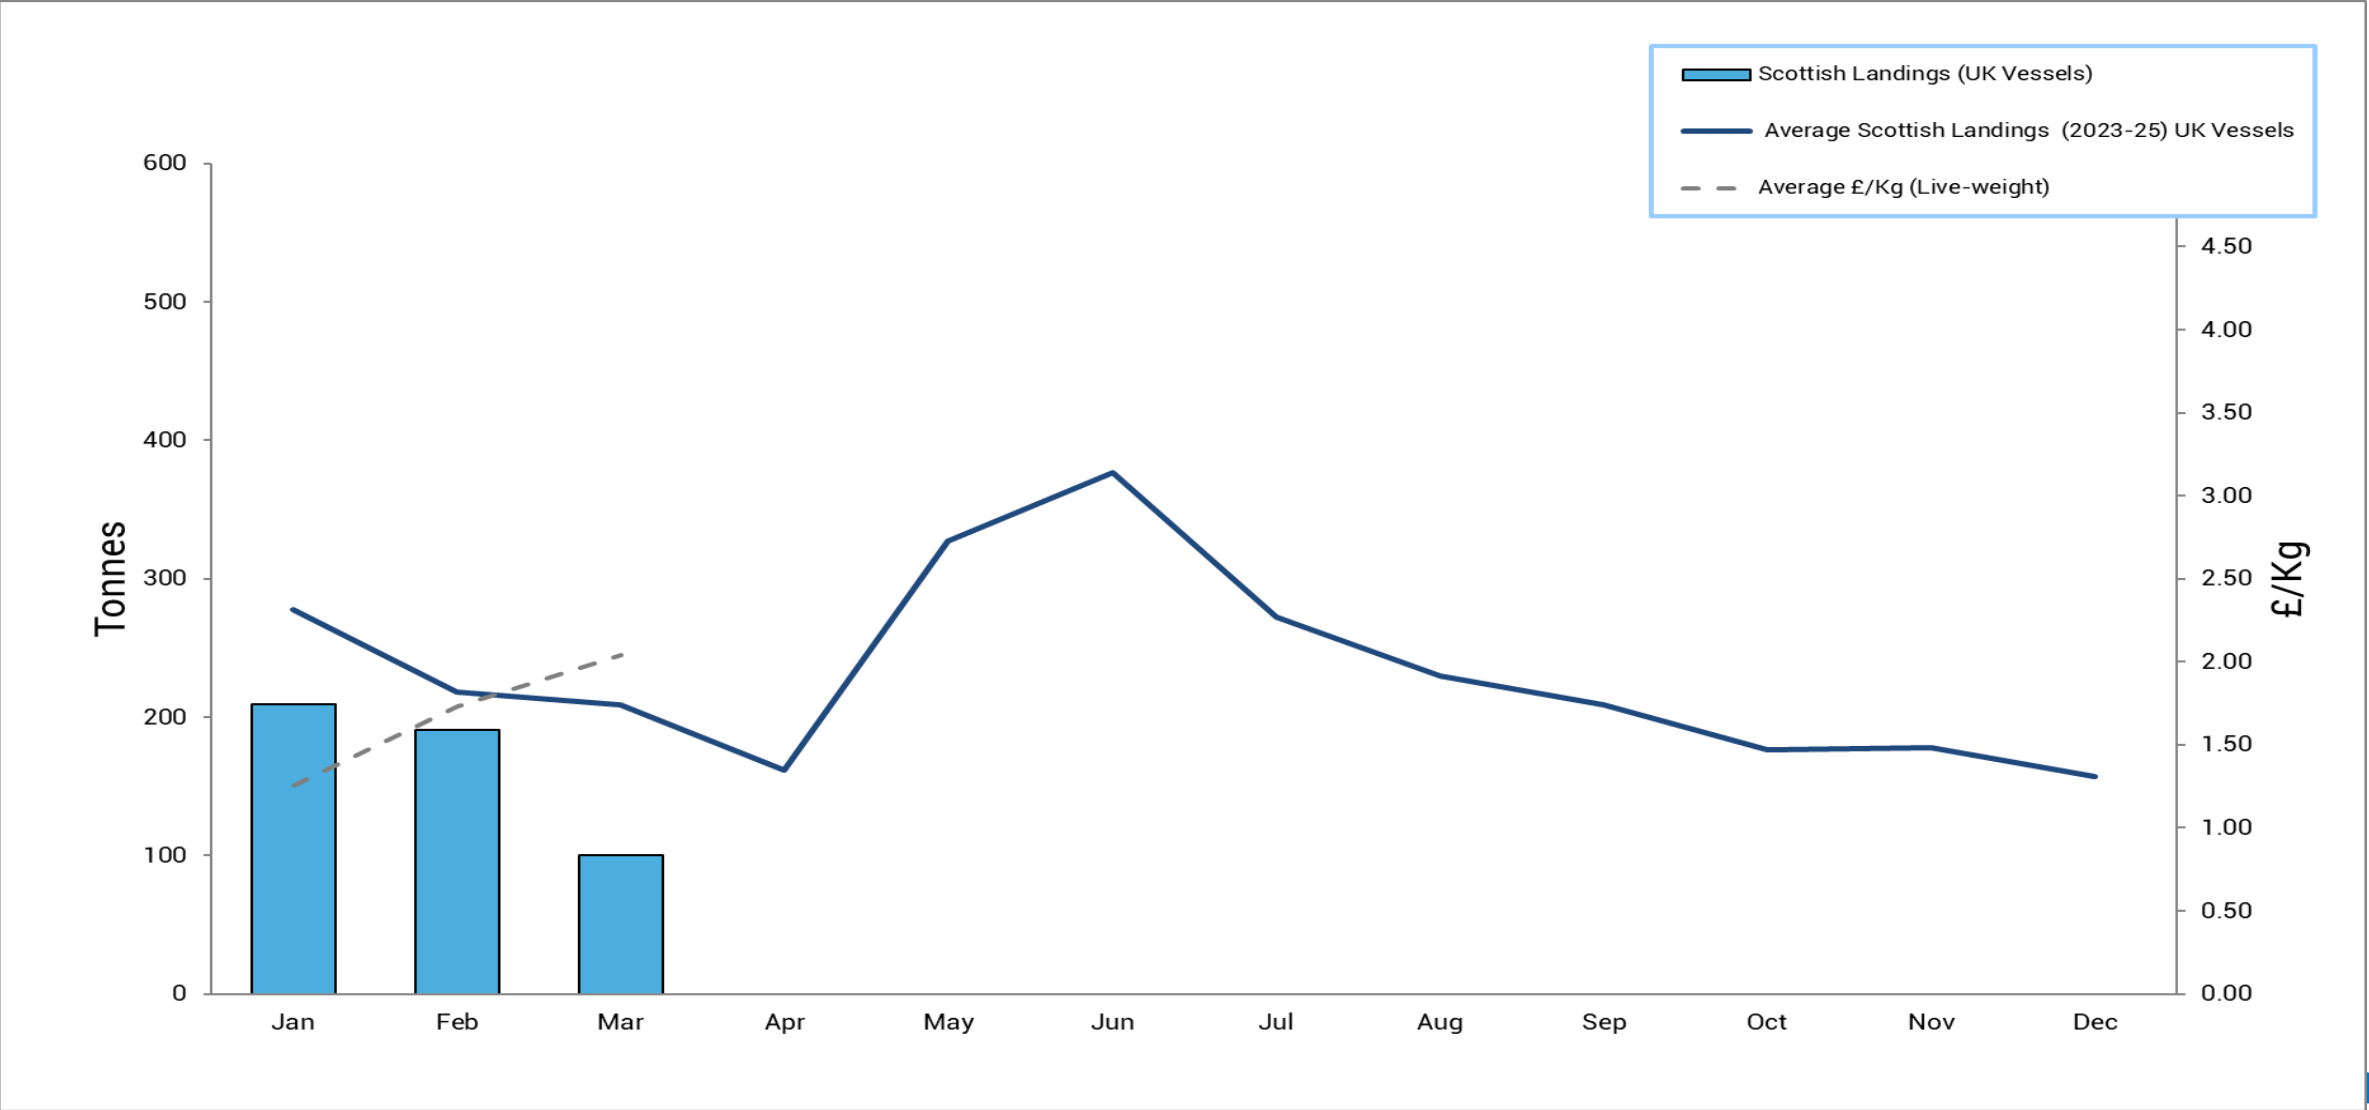

2026: Scottish monthly hake landings. (live-weight)