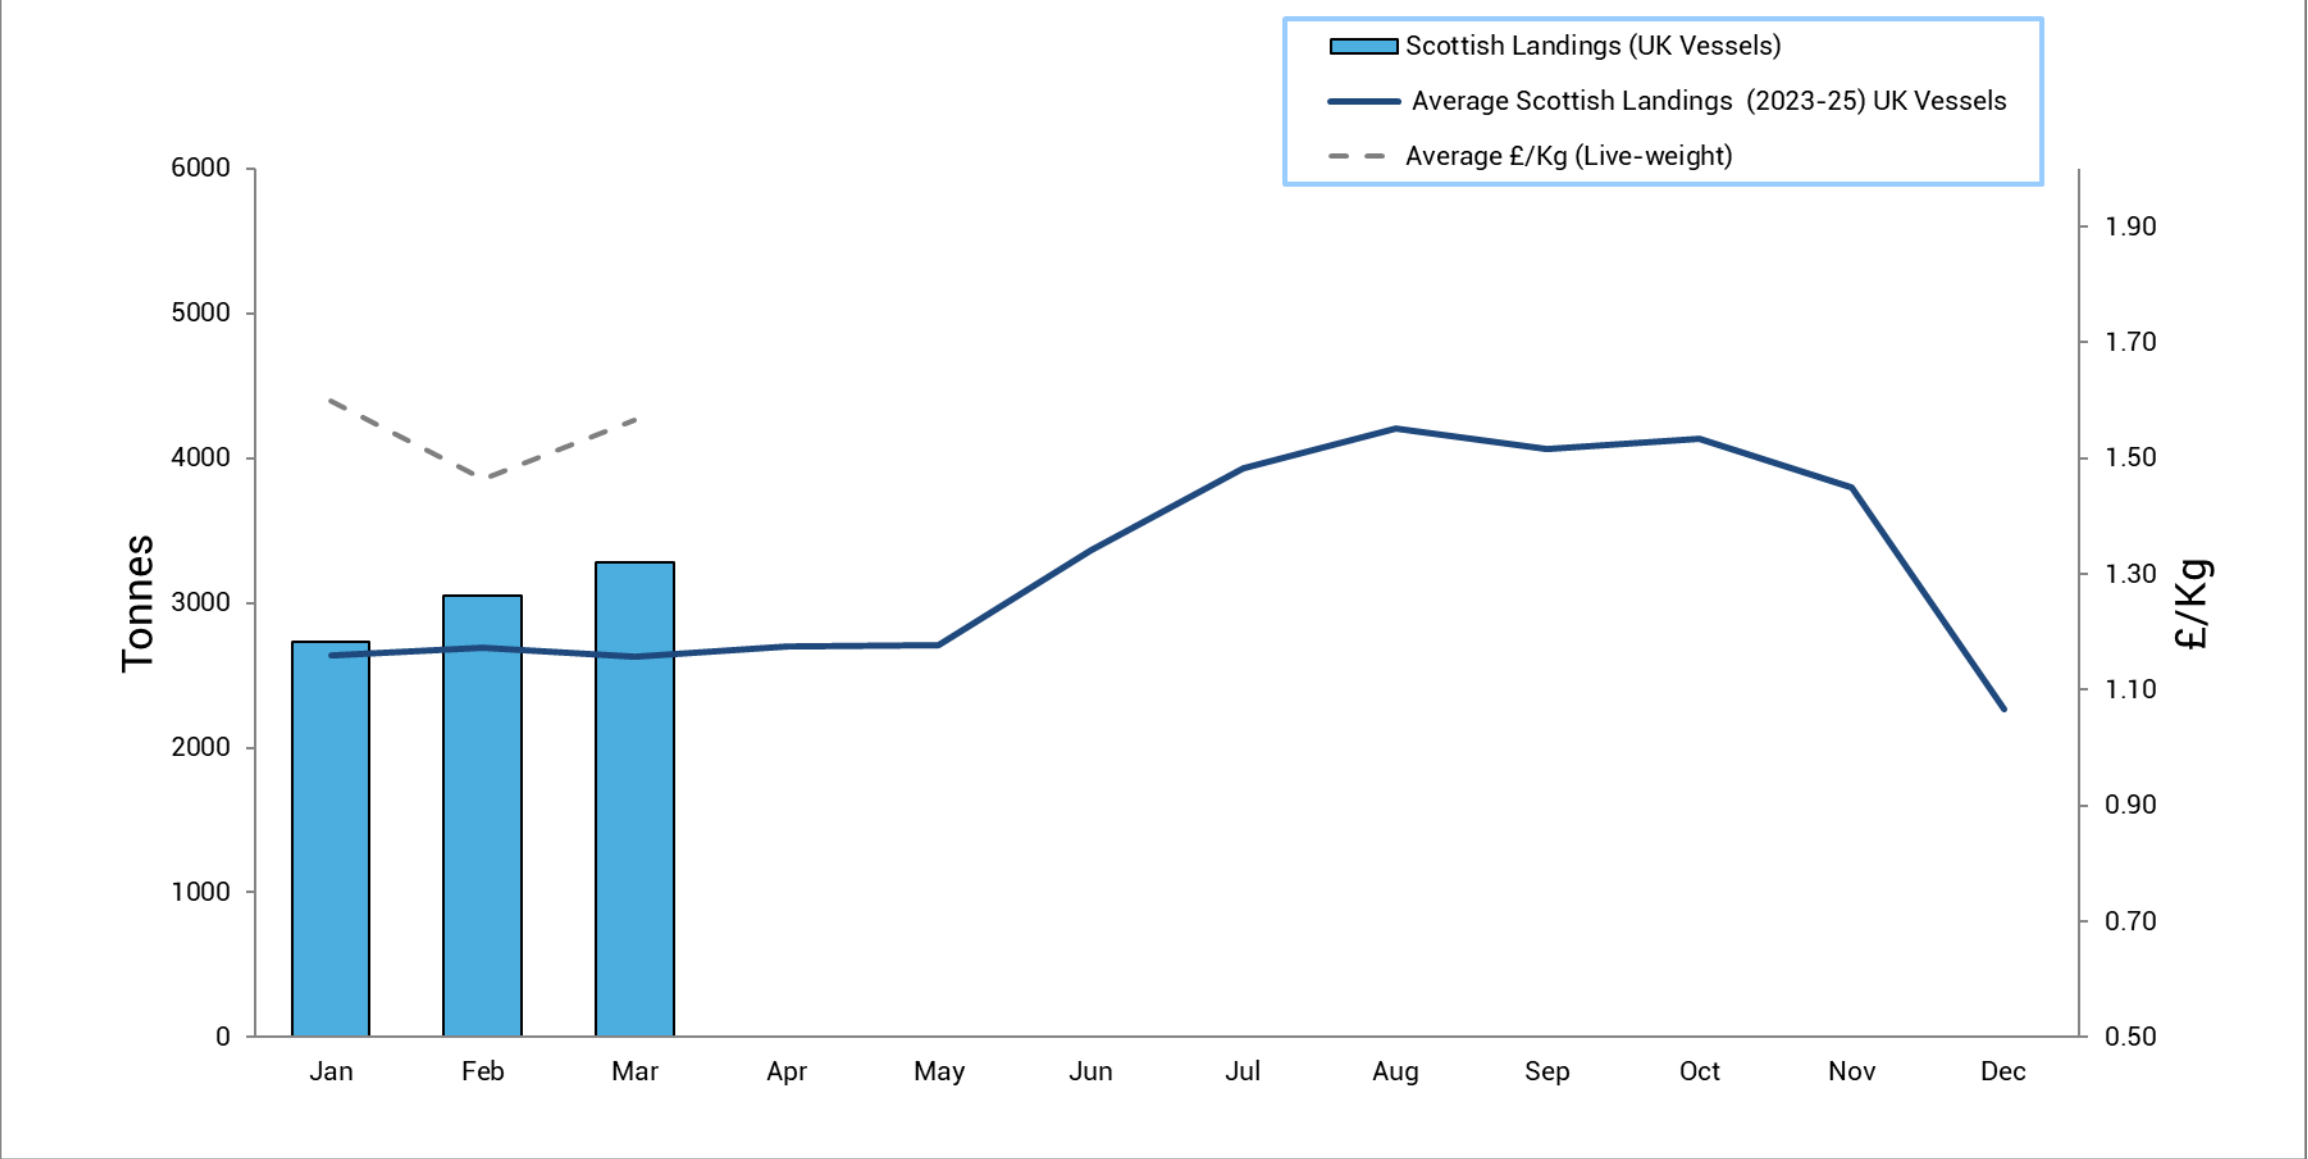

# 2026 Scottish whitefish landings

Monthly landings summary January - March

Here to give the UK seafood sector **the support it needs to thrive.**

The Seafish logo is located in the bottom right corner of the page. It features a stylized white fish icon above the word "seafish" in a lowercase, sans-serif font. The background of the bottom right corner is a dark blue triangle with a yellow diagonal stripe.

# Scottish whitefish landings

- These charts illustrate landings of key whitefish species in Scotland by all UK vessels
- These charts do not include landings by foreign vessels into Scotland
- Average historical landings into Scotland for the last three years from all UK vessels is also shown (2023 – 2025)
- All landings data is supplied by the Scottish Marine Analytical Unit and updated monthly. Landings and price data are provisional at this time and should be treated as such and interpreted accordingly
- Given the provisional nature of this data - necessary adjustments will be made in future updates

# 2026: Scottish monthly haddock landings. (live-weight)

# 2026: Scottish monthly cod landings. (live-weight)