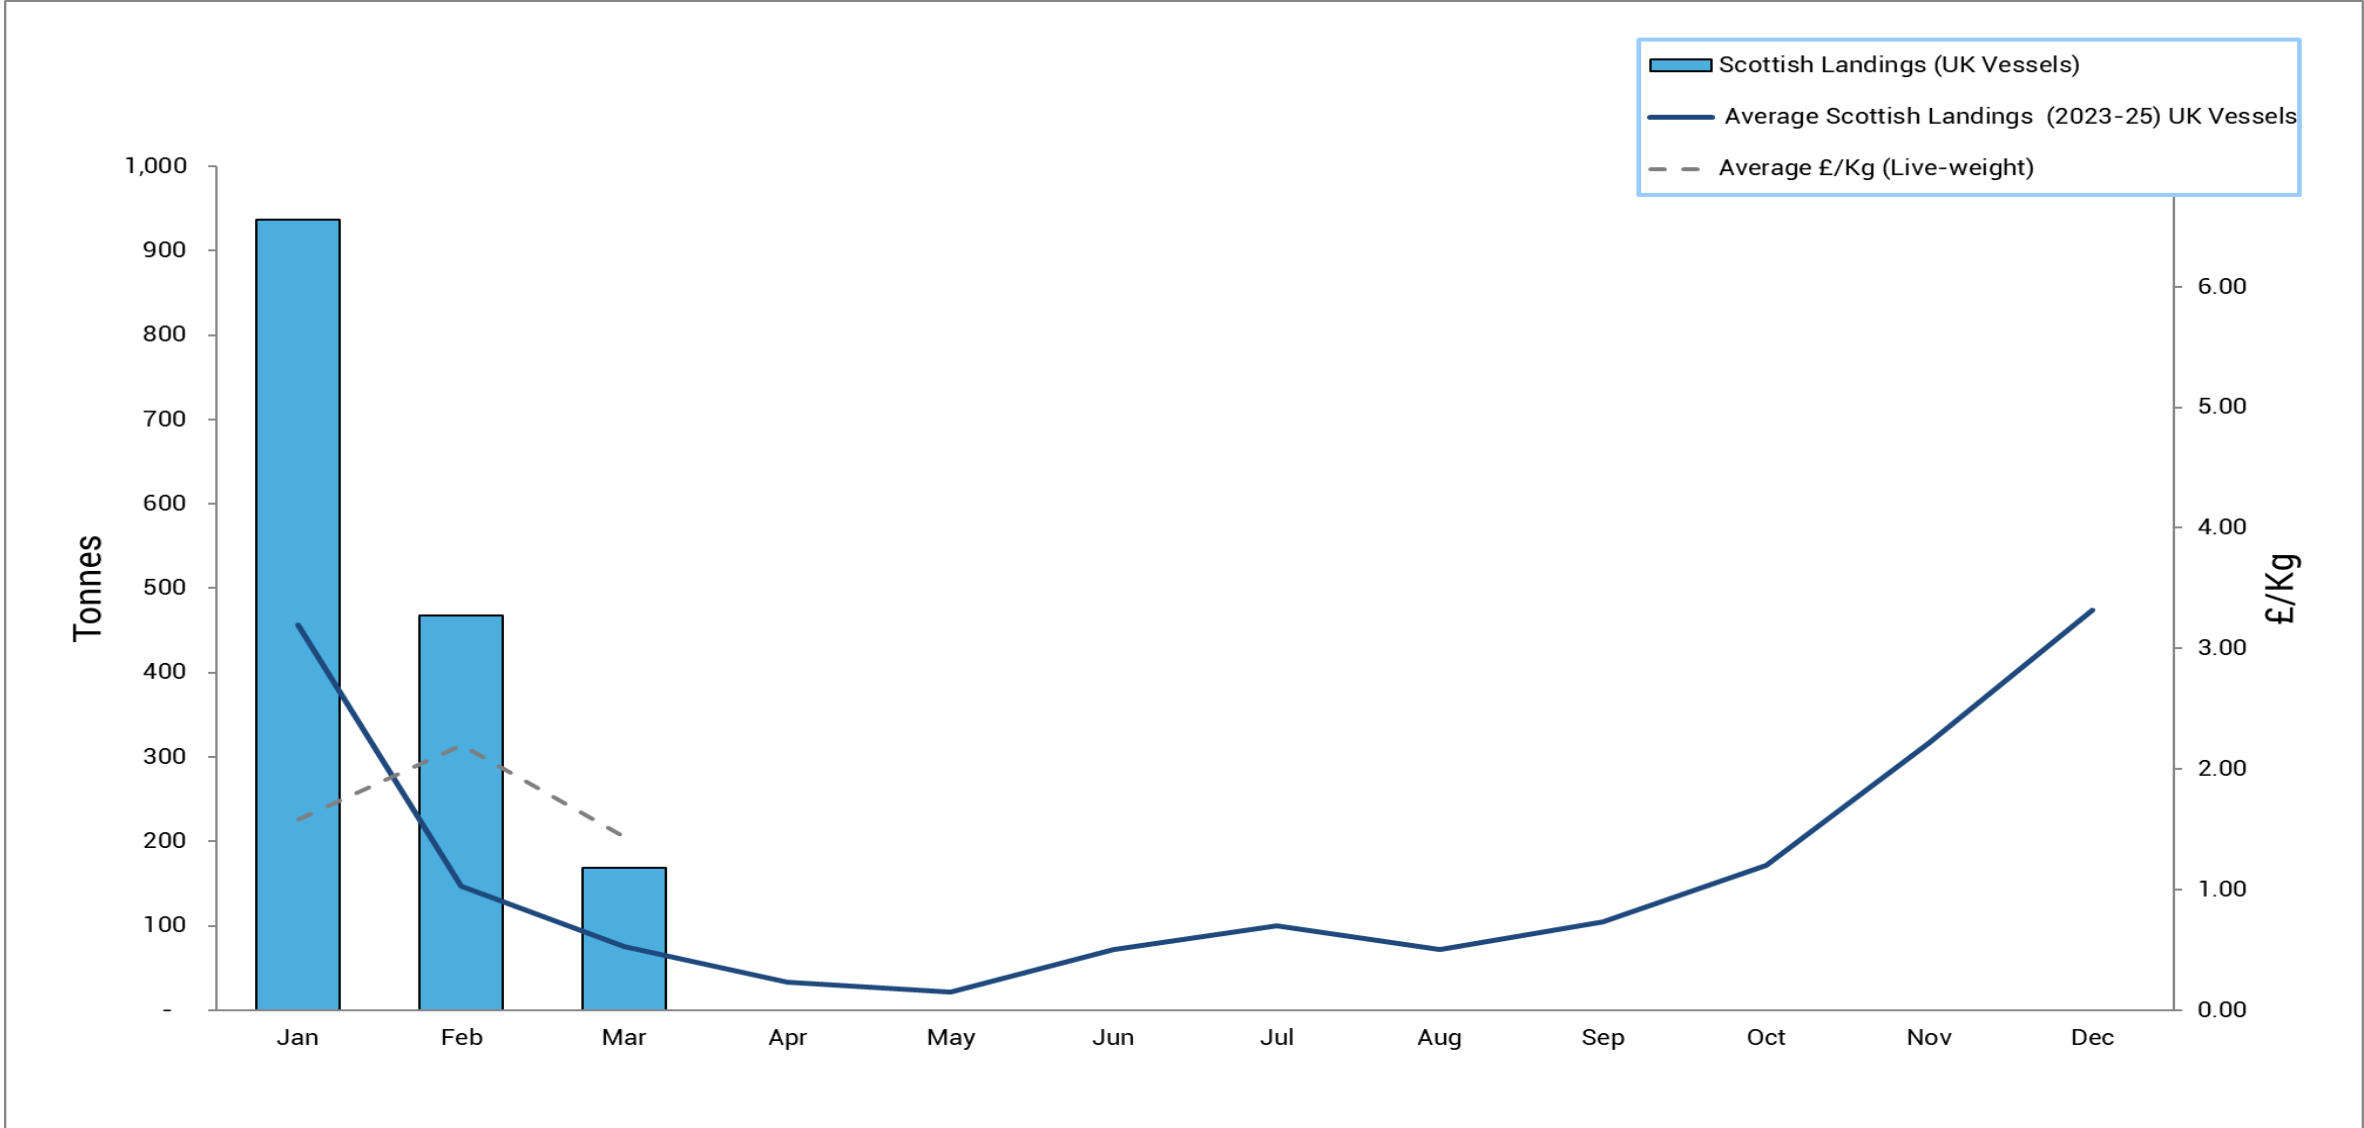

2026: Scottish monthly squid landings. (live-weight)