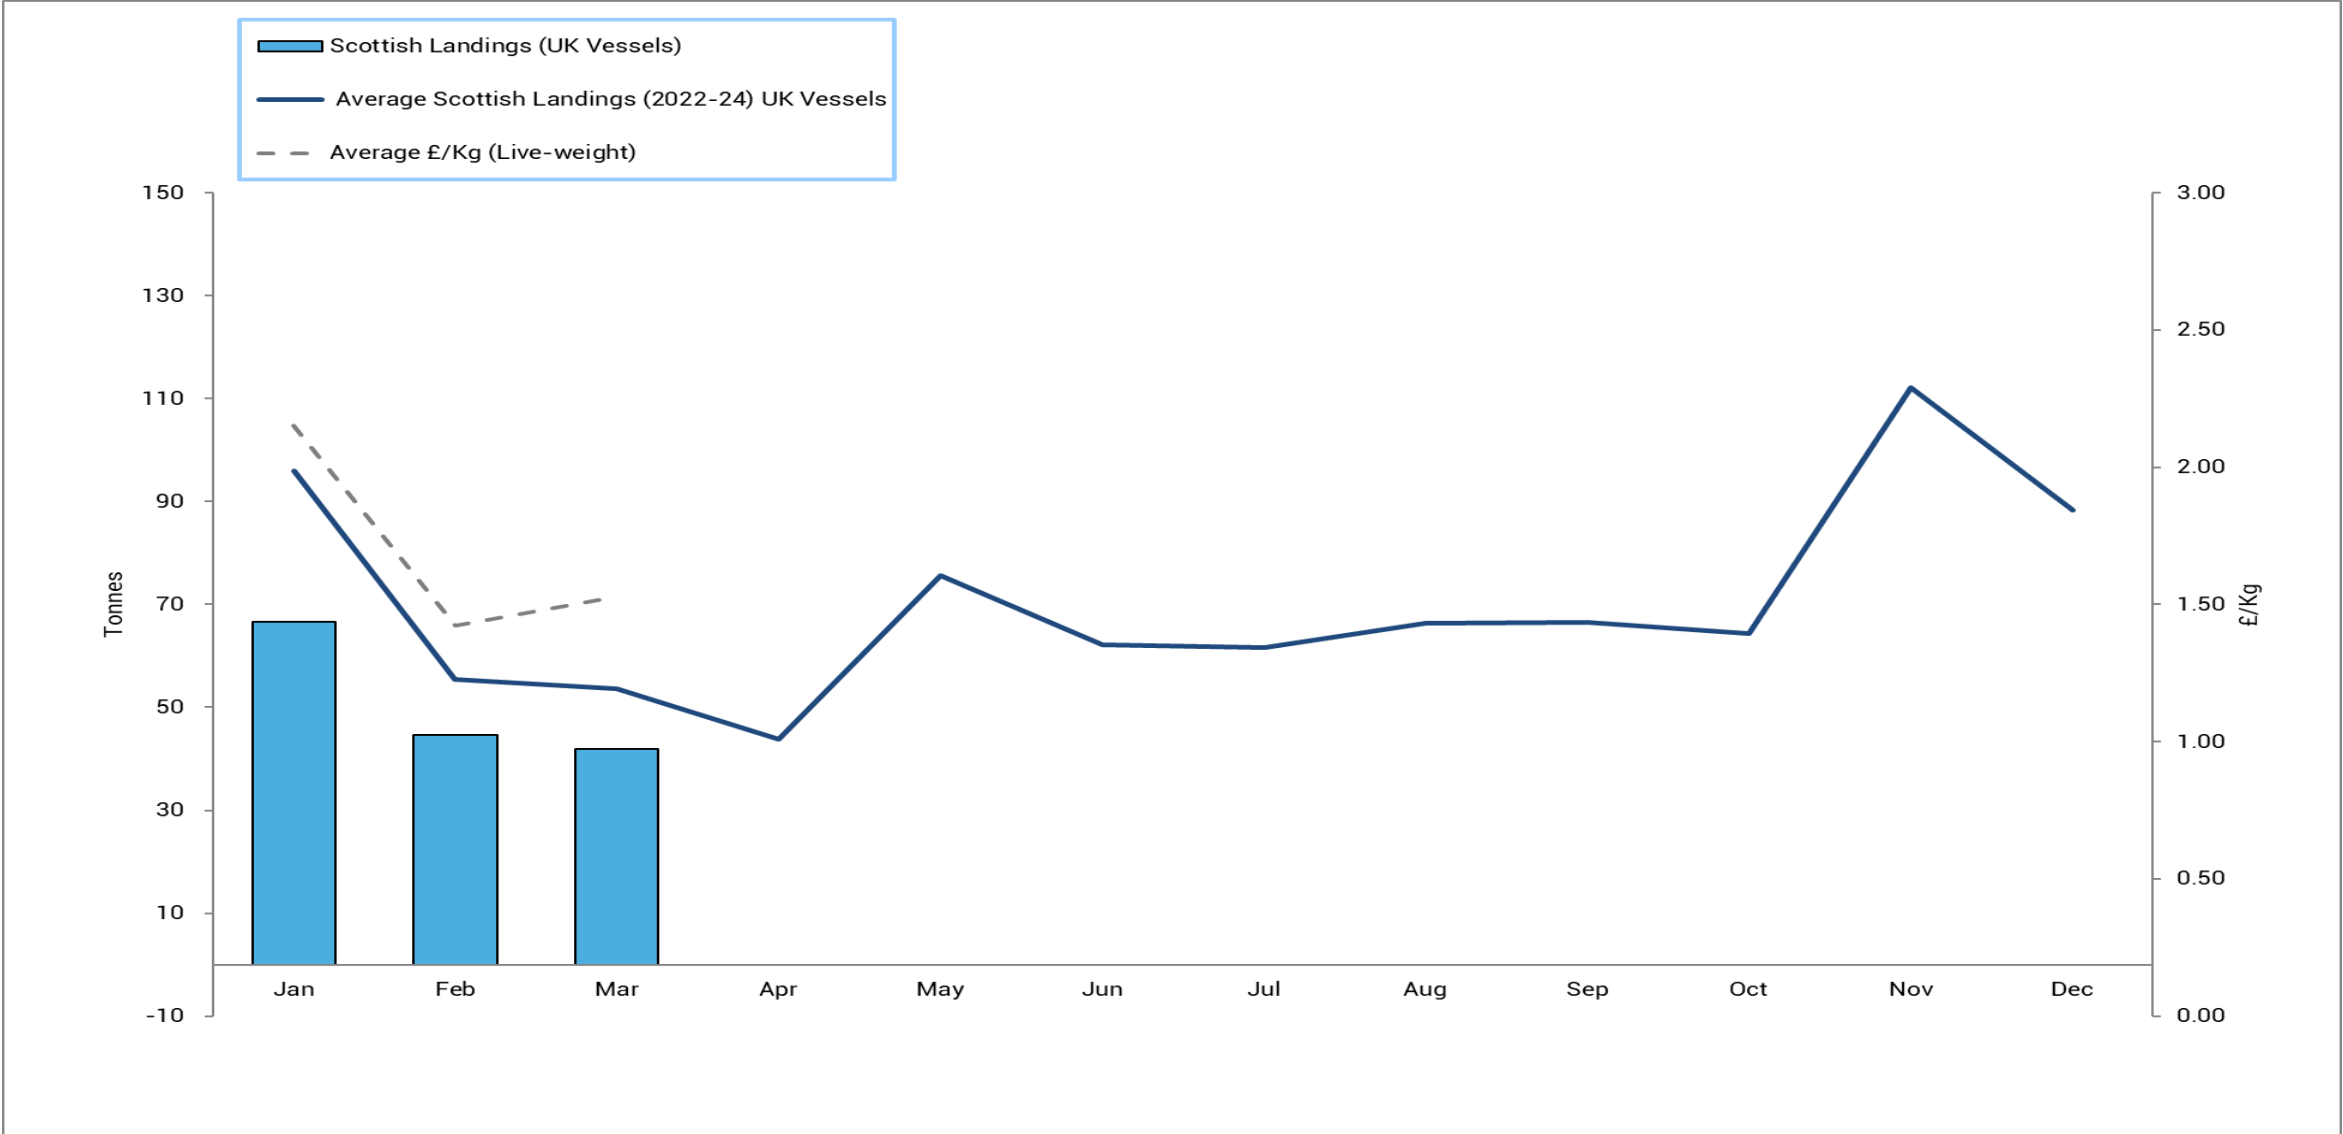

2026: Scottish monthly plaice landings. (live-weight)