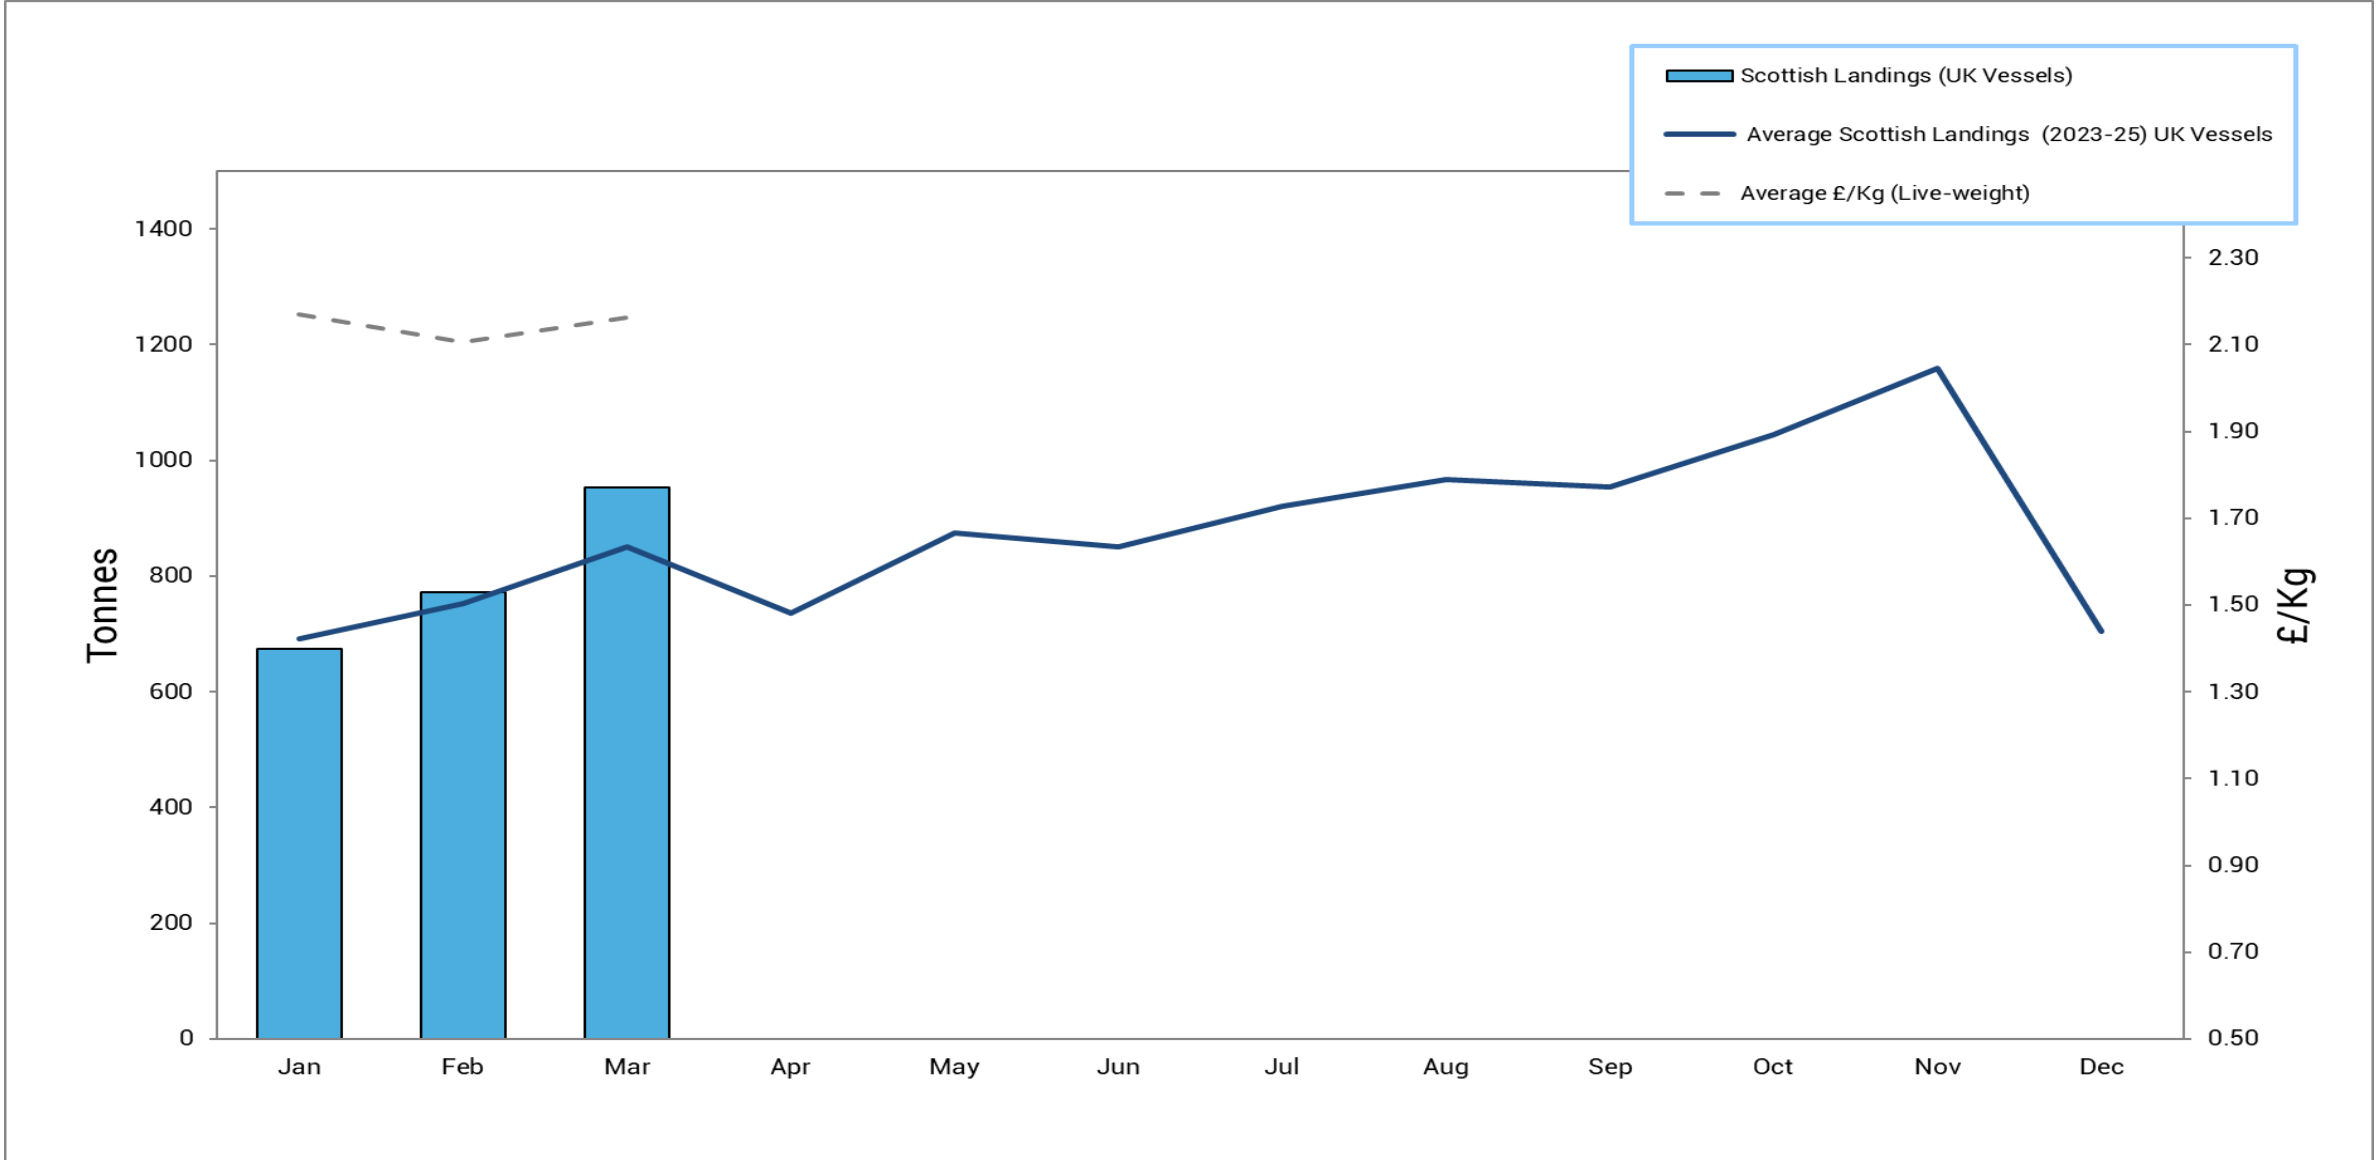

2026: Scottish monthly saithe landings. (live-weight)