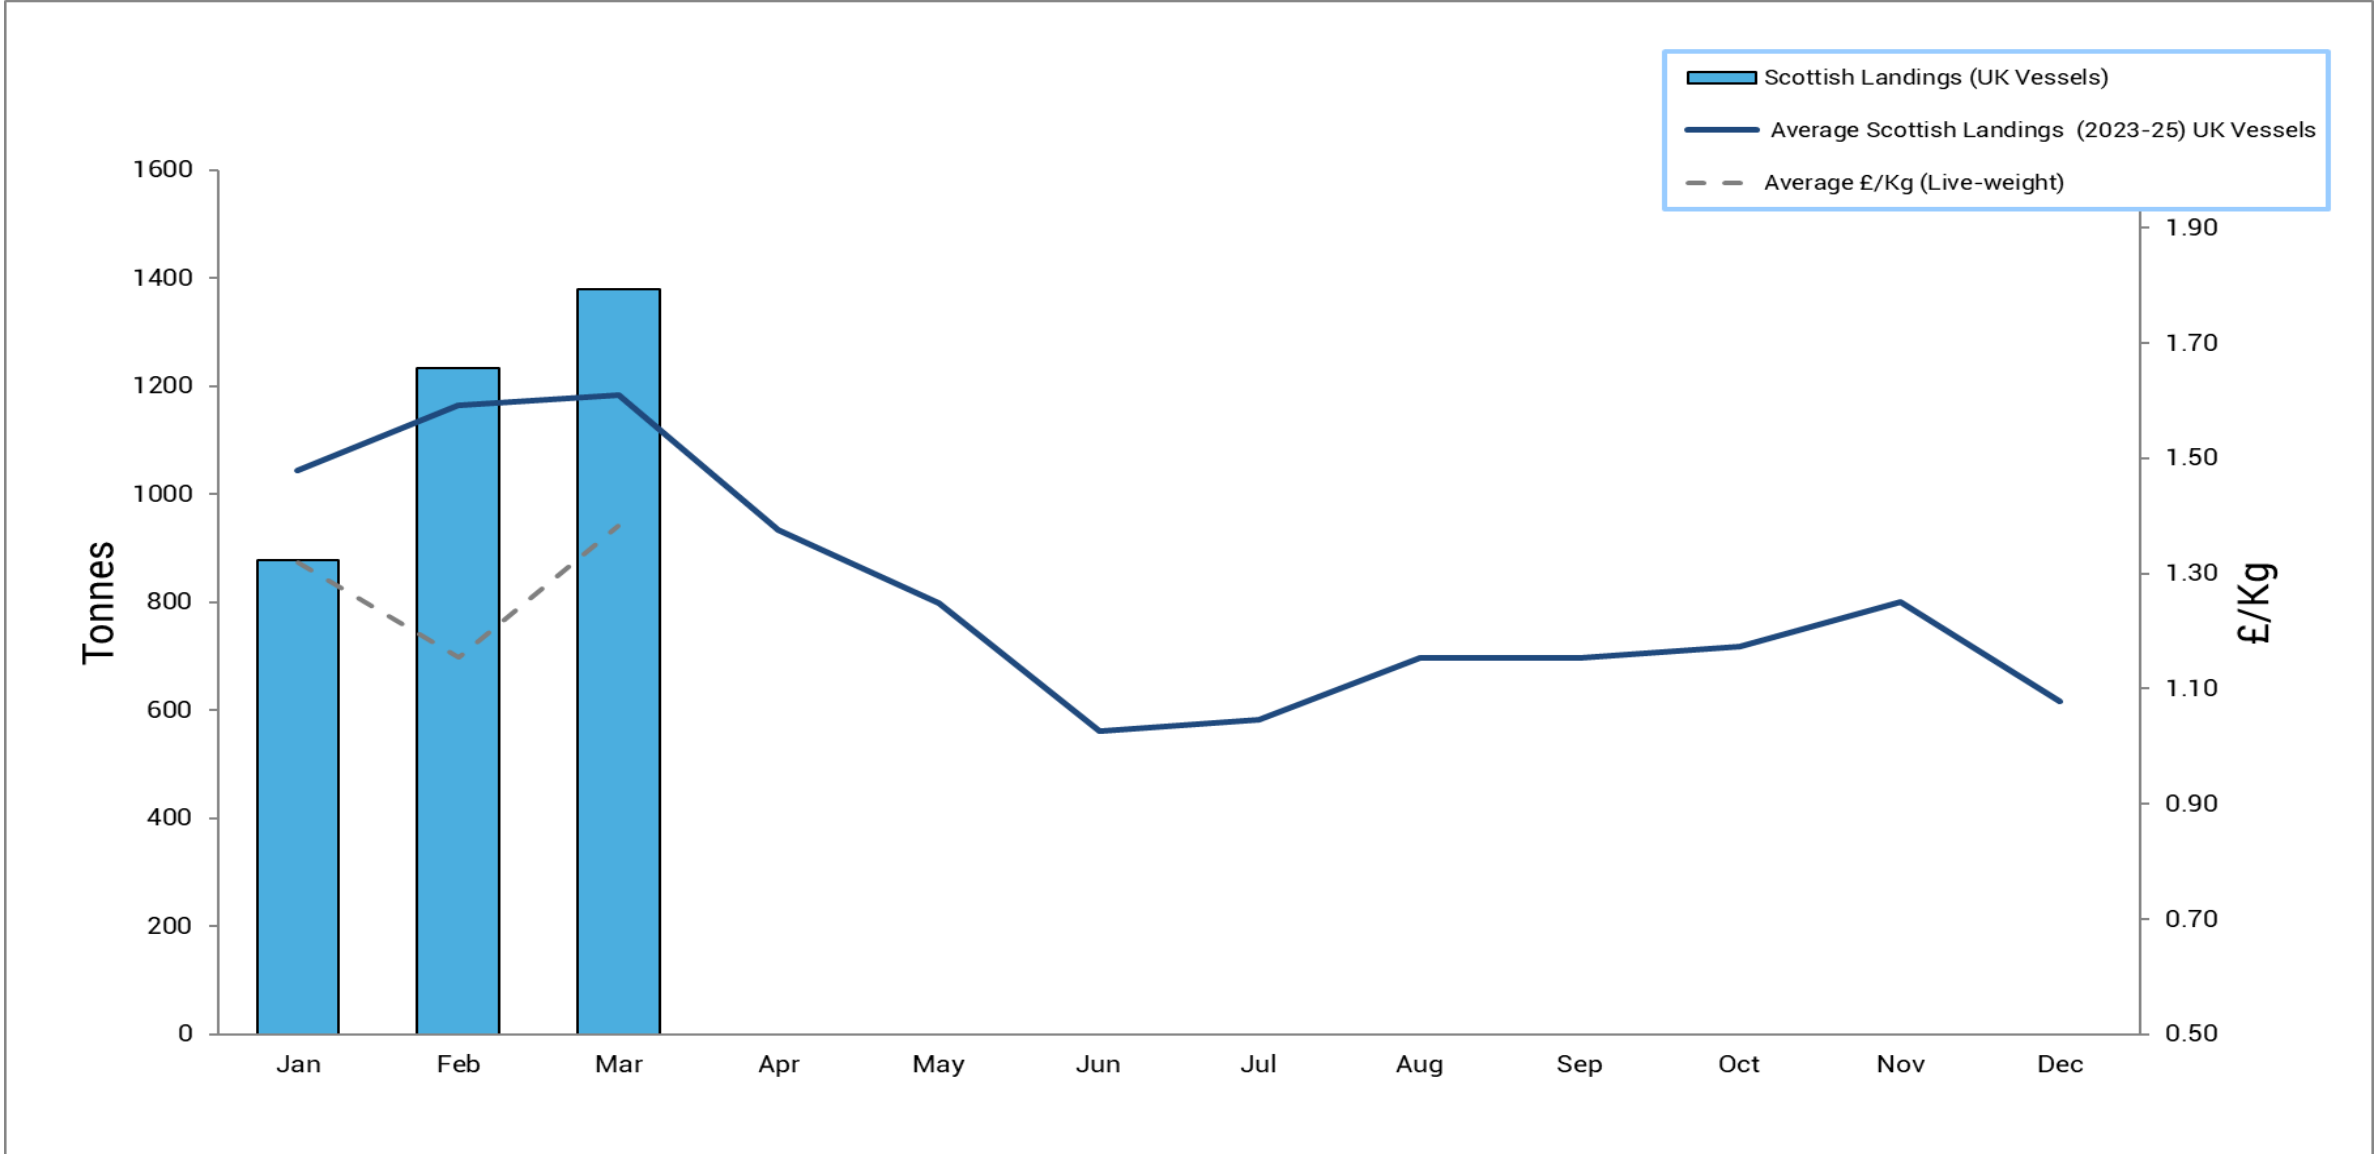

2026: Scottish monthly whiting landings. (live-weight)