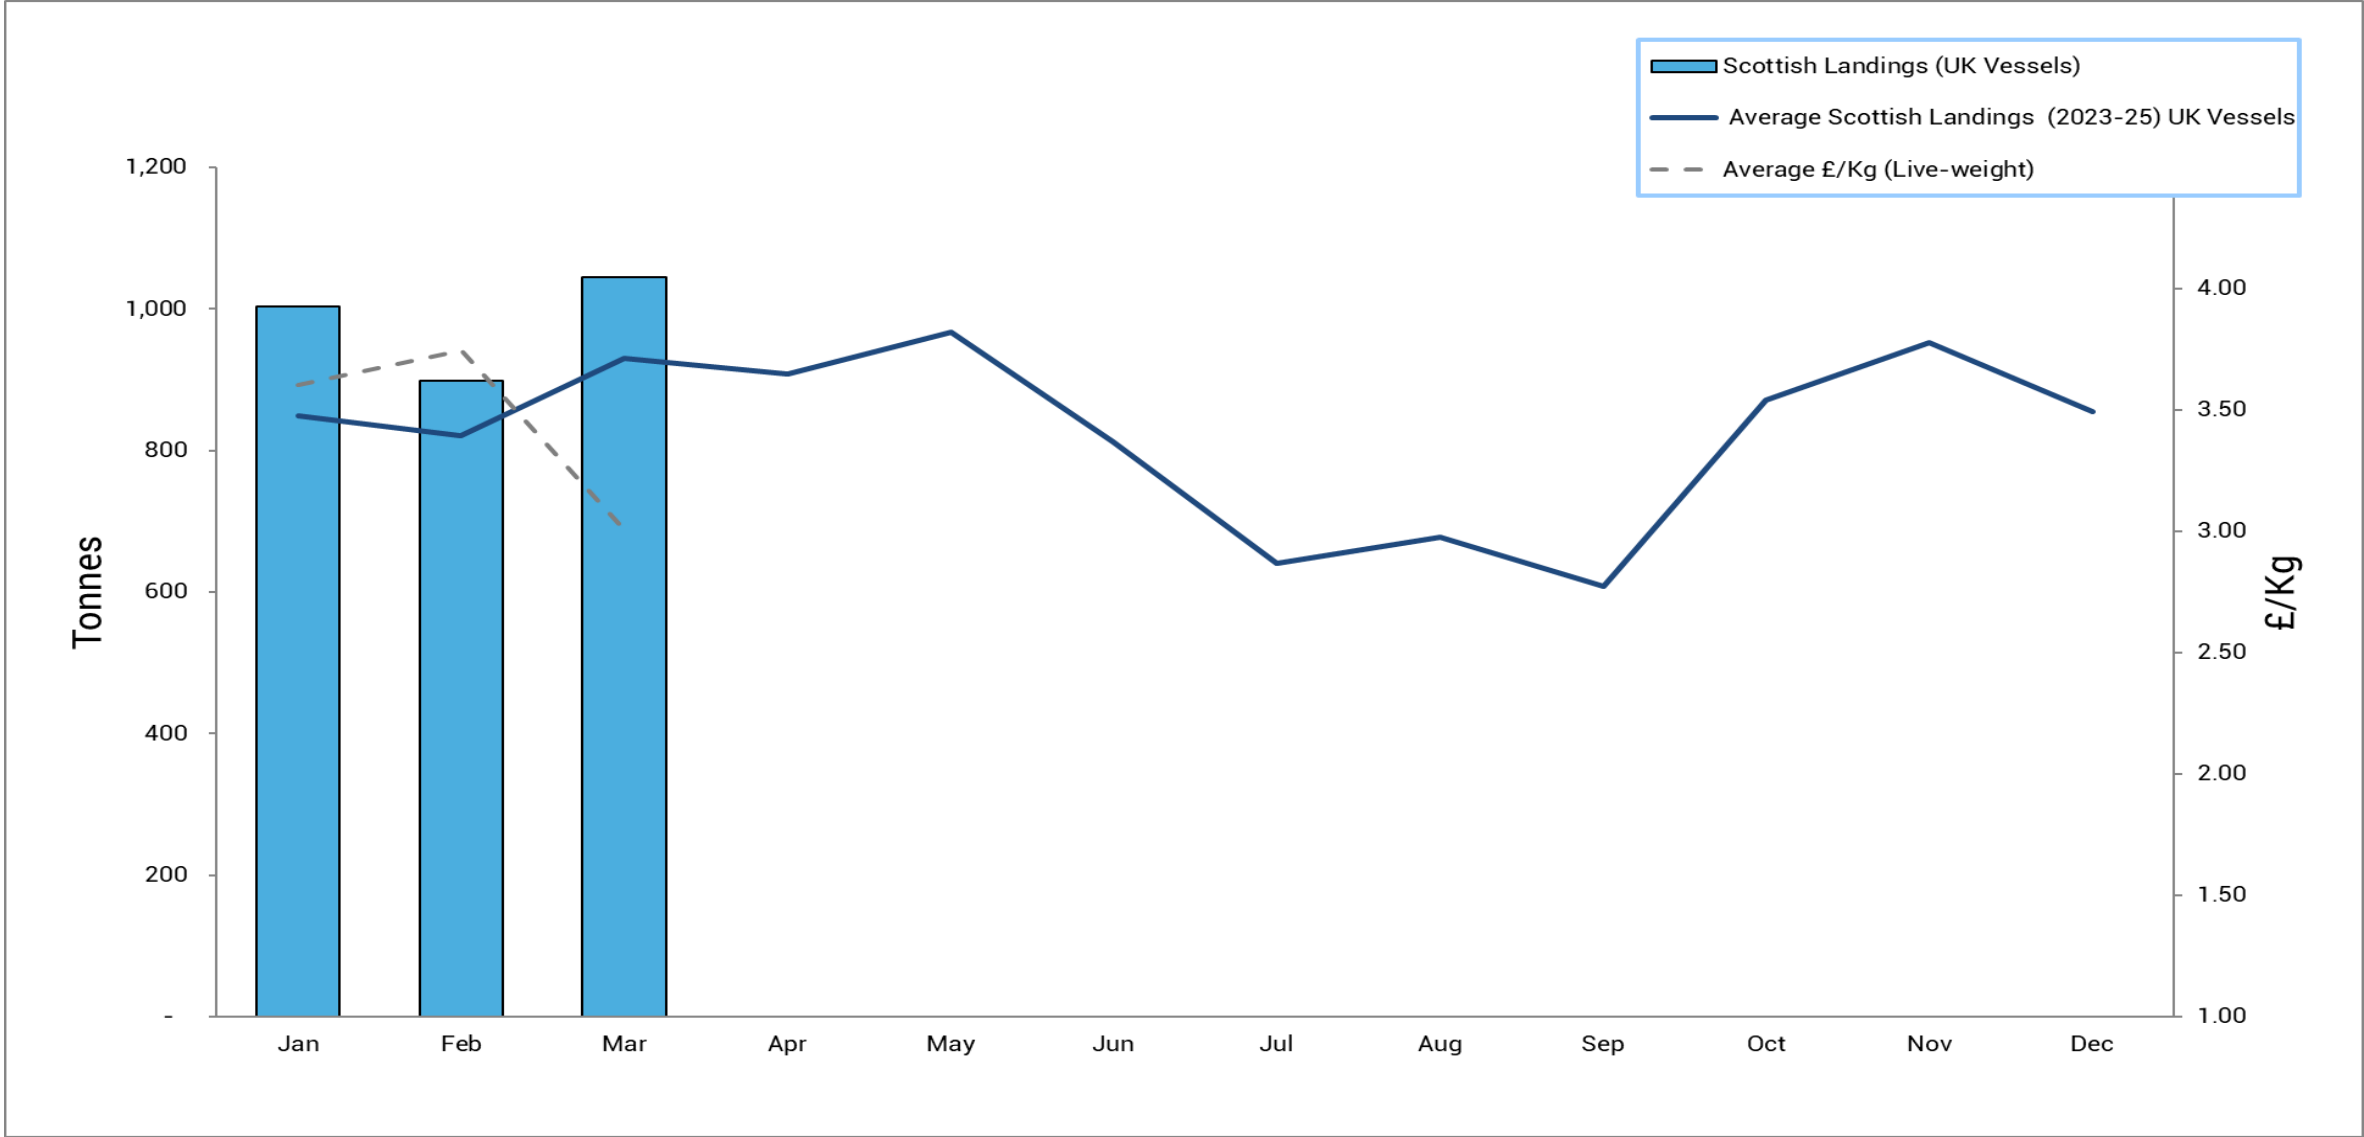

2026: Scottish monthly monkfish landings. (live-weight)