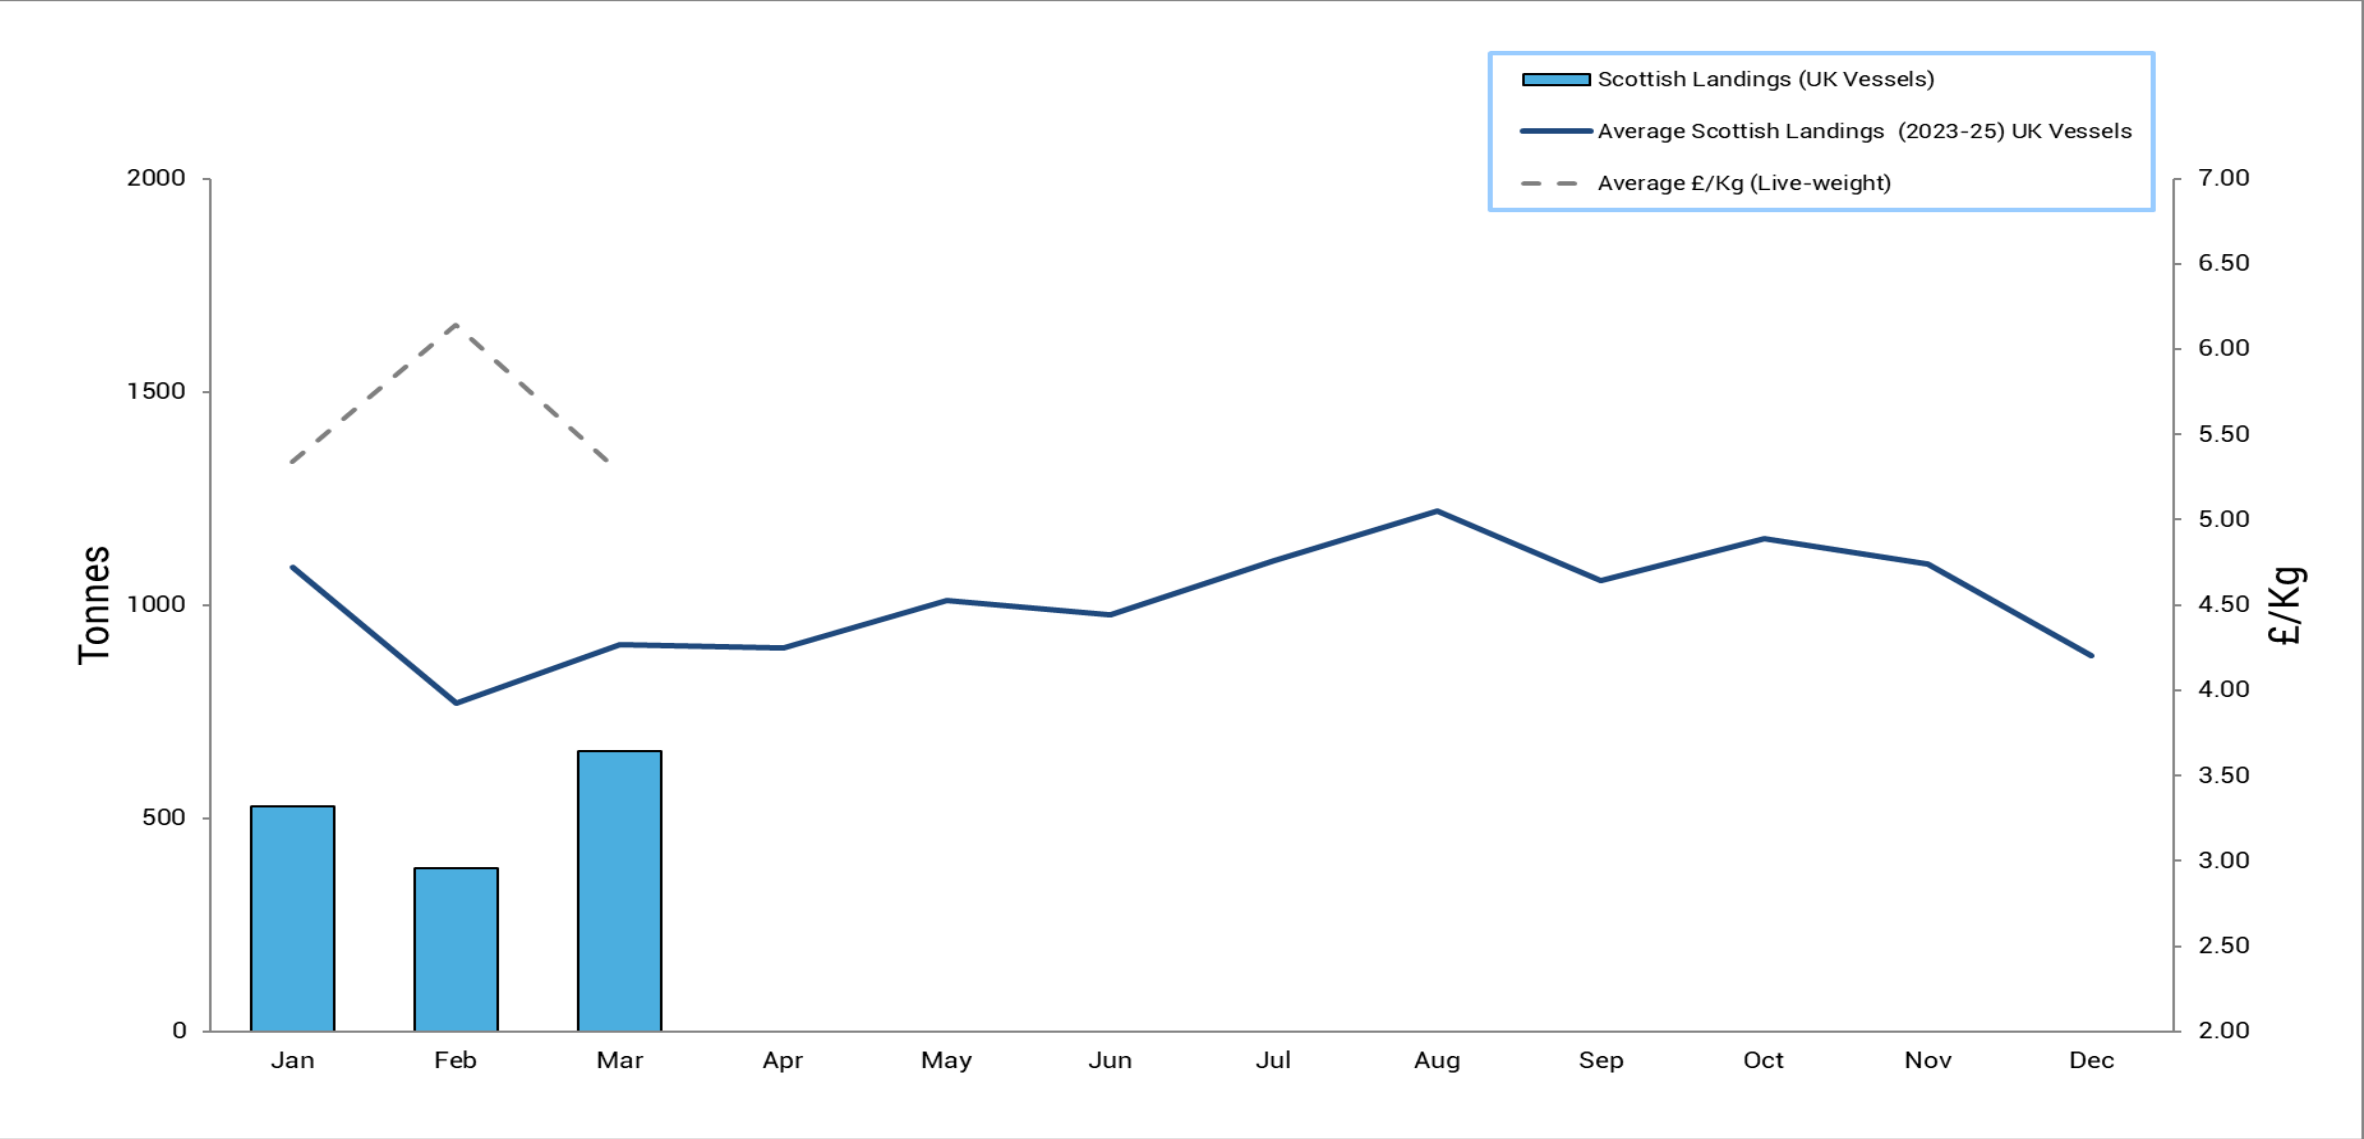

# 2026 Scottish whitefish landings

Monthly landings summary January - March

Here to give the UK seafood sector **the support it needs to thrive.**

The Seafish logo is located in the bottom right corner of the page. It features a stylized white fish icon above the word "seafish" in a lowercase, sans-serif font. The background of the bottom right corner is a dark blue triangle with a yellow diagonal stripe.

# Scottish whitefish landings

- These charts illustrate landings of key whitefish species in Scotland by all UK vessels
- These charts do not include landings by foreign vessels into Scotland
- Average historical landings into Scotland for the last three years from all UK vessels is also shown (2023 – 2025)
- All landings data is supplied by the Scottish Marine Analytical Unit and updated monthly. Landings and price data are provisional at this time and should be treated as such and interpreted accordingly
- Given the provisional nature of this data - necessary adjustments will be made in future updates

# 2026: Scottish monthly haddock landings. (live-weight)

# 2026: Scottish monthly cod landings. (live-weight)