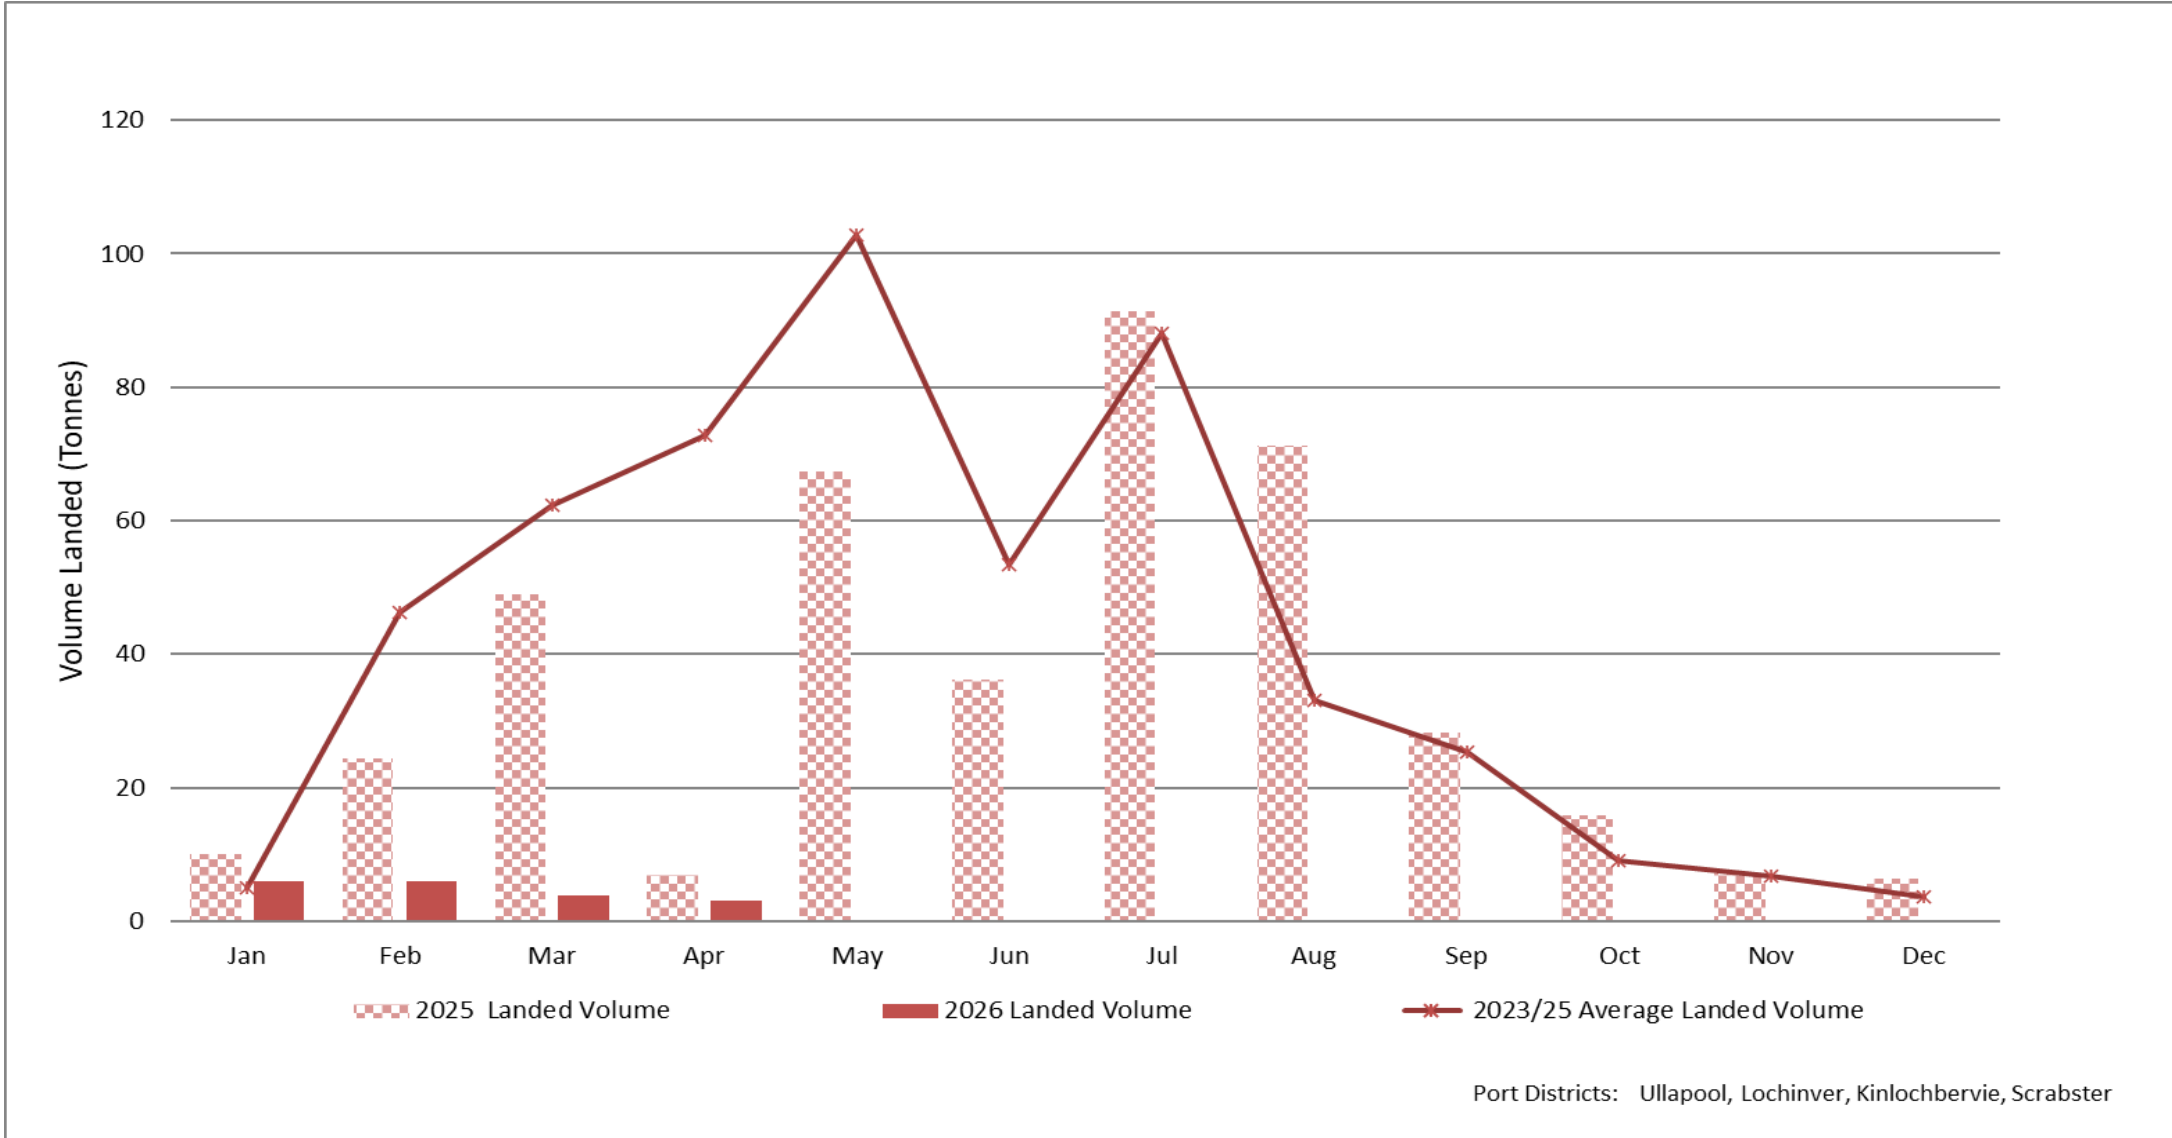

seafish

Scottish scallop landings

- Scottish landings have been separated into the following regions:
 - East Scotland
 - North Scotland
 - West Scotland
 - Orkney
 - Shetland
 - Western Isles
- Data is supplied by the Scottish Marine Analytical Unit and updated monthly.
- Landings data is provisional at this time; it should be interpreted as such and treated accordingly.
- Given this is provisional data - continuous adjustments will be made in future monthly updates.
- NB: Due to variances in volumes landed in different regions, not all vertical axes are the same.

Scottish scallop landings

- For the purposes of the Scottish landings shown in these updates. Landings from Port Districts have been grouped into the following regions:
- **East Scotland**
 - Buckie, Fraserburgh, Peterhead, Aberdeen, Anstruther, Eyemouth.
- **North Scotland**
 - Ullapool, Lochinver, Kinlochbervie, Scrabster.
- **West Scotland**
 - Ayr, Oban, Campbeltown, Mallaig, Portree.
- **Orkney**
- **Shetland**
- **Western Isles**

2026: East Scotland – scallop landings

2026: North Scotland – scallop landings

2026: West Scotland – scallop landings

2026: Orkney – scallop landings

2026: Shetland – scallop landings

2026: Western Isles – scallop landings