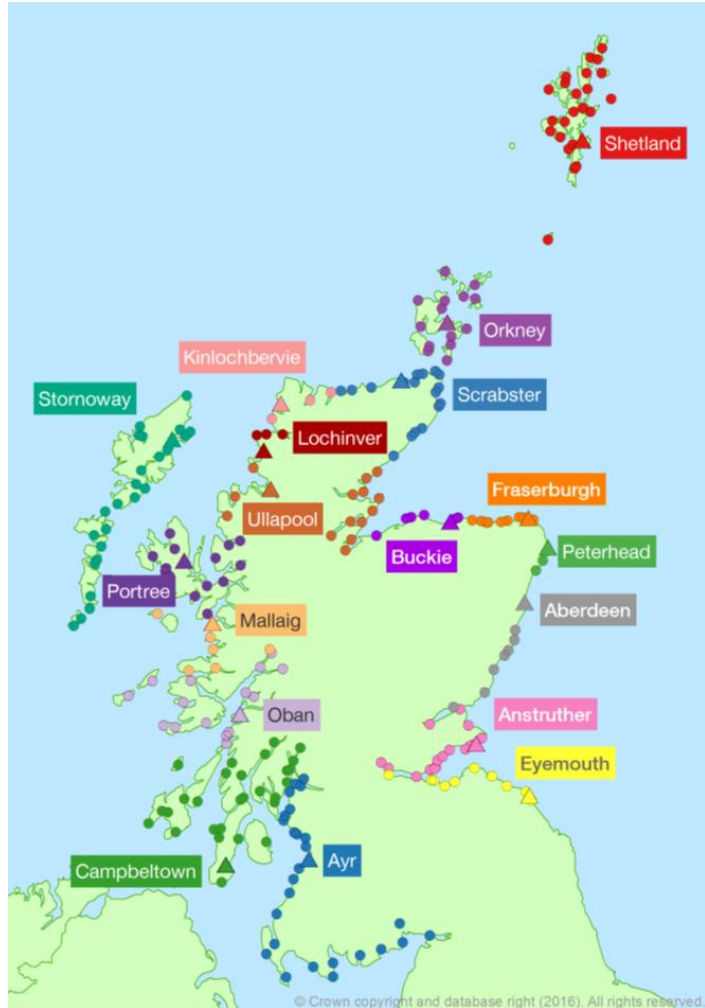

2026 Scottish scallop landings

Monthly landings summary January - April

Here to give the UK seafood sector **the support it needs to thrive.**

The Seafish logo is located in the bottom right corner of the slide. It features a stylized fish icon above the word "seafish" in a lowercase, sans-serif font. The background of the slide is white, with a large blue triangle in the bottom right corner and a yellow diagonal stripe separating it from the white background.

seafish

Scottish scallop landings

- Scottish landings have been separated into the following regions:
 - East Scotland
 - North Scotland
 - West Scotland
 - Orkney
 - Shetland
 - Western Isles
- Data is supplied by the Scottish Marine Analytical Unit and updated monthly.
- Landings data is provisional at this time; it should be interpreted as such and treated accordingly.
- Given this is provisional data - continuous adjustments will be made in future monthly updates.
- NB: Due to variances in volumes landed in different regions, not all vertical axes are the same.

Scottish scallop landings

- For the purposes of the Scottish landings shown in these updates. Landings from Port Districts have been grouped into the following regions:
- **East Scotland**
 - Buckie, Fraserburgh, Peterhead, Aberdeen, Anstruther, Eyemouth.
- **North Scotland**
 - Ullapool, Lochinver, Kinlochbervie, Scrabster.
- **West Scotland**
 - Ayr, Oban, Campbeltown, Mallaig, Portree.
- **Orkney**
- **Shetland**
- **Western Isles**

2026: East Scotland – scallop landings

2026: North Scotland – scallop landings

2026: West Scotland – scallop landings

2026: Orkney – scallop landings

2026: Shetland – scallop landings

2026: Western Isles – scallop landings