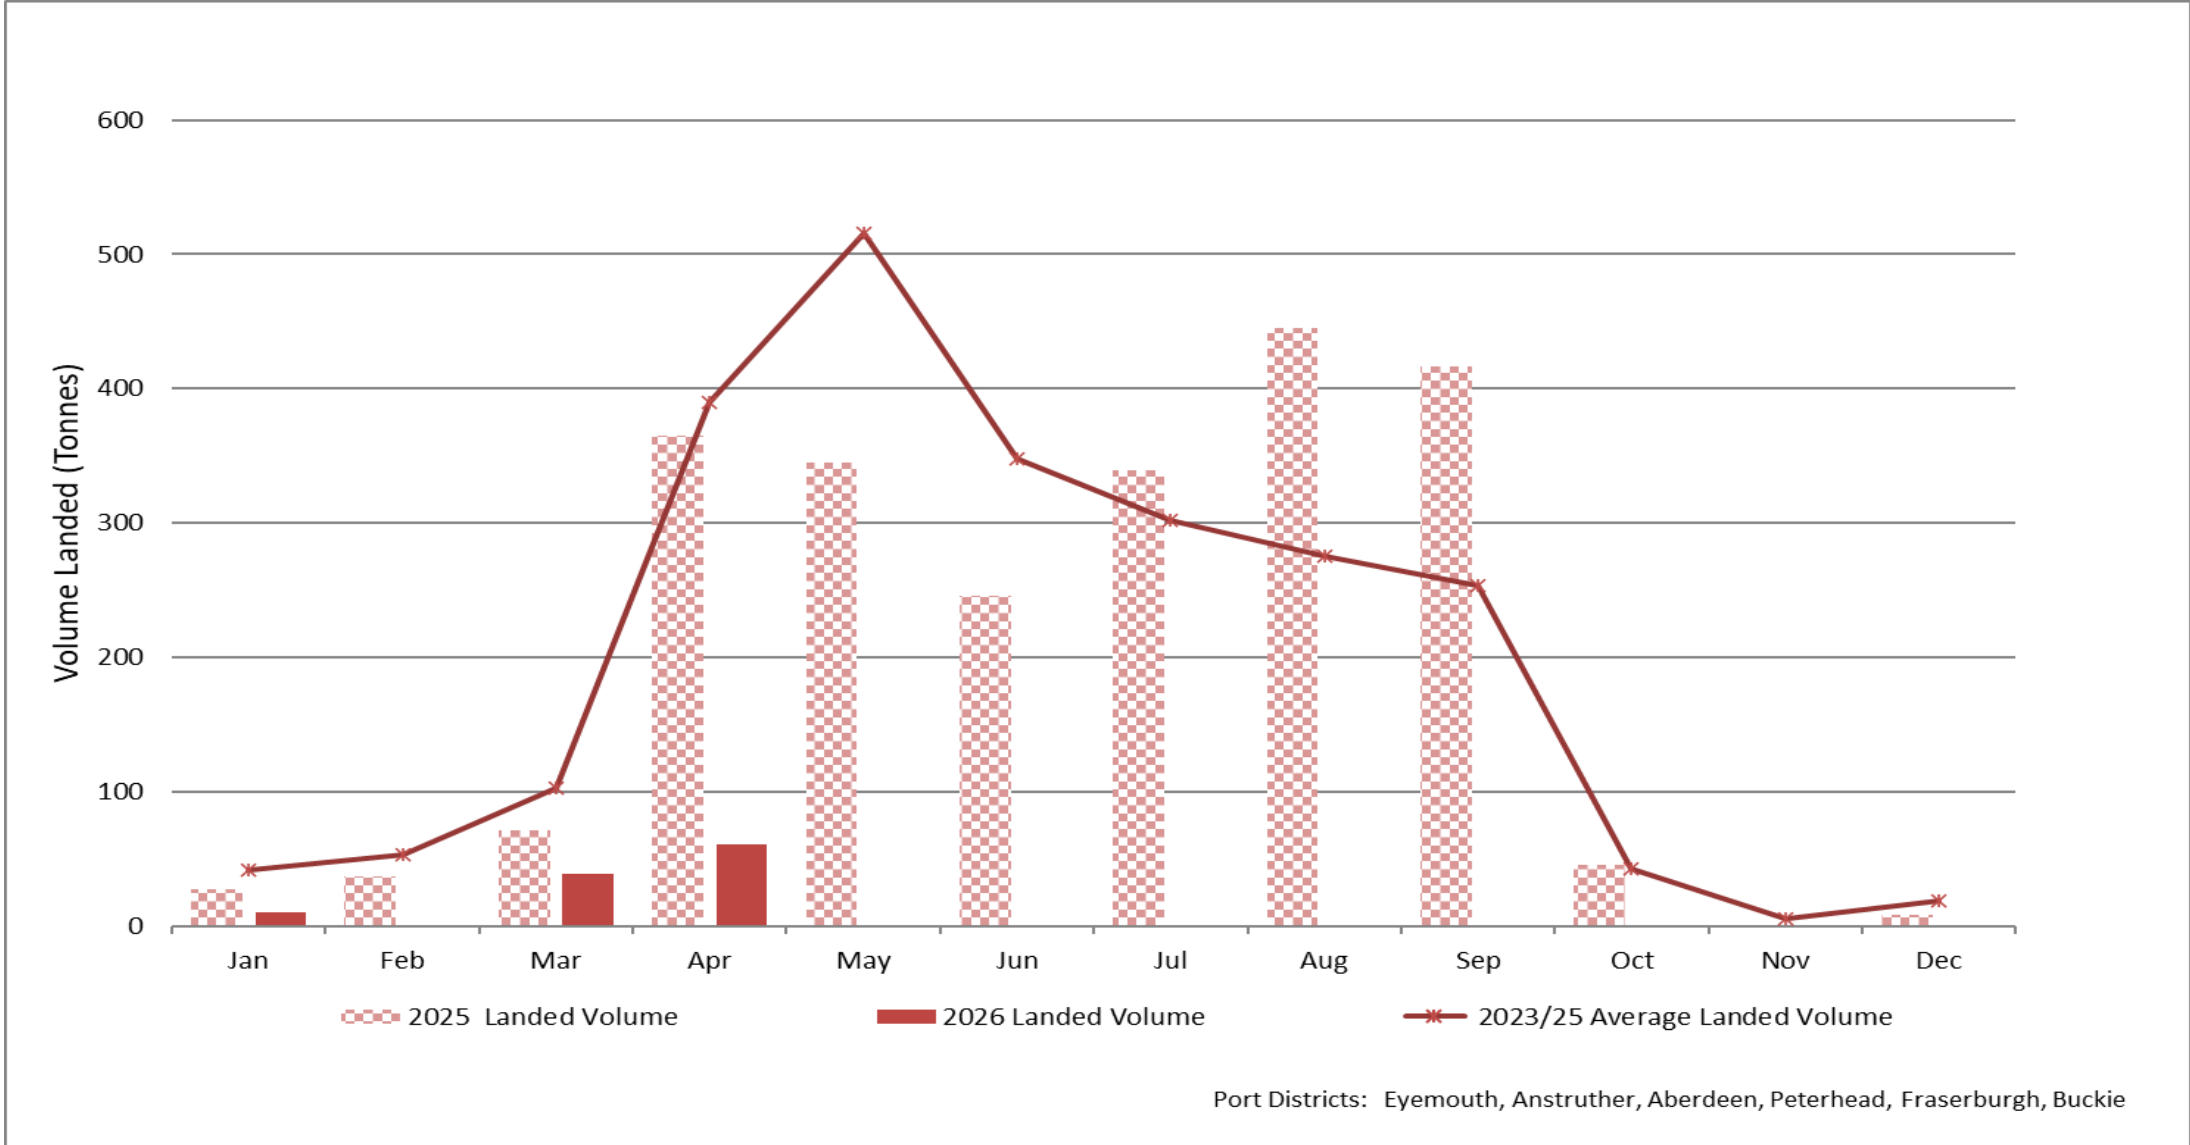

2026 Scottish scallop landings

Monthly landings summary January - April

Here to give the UK seafood sector **the support it needs to thrive.**

The Seafish logo is located in the bottom right corner of the slide. It features a stylized fish icon above the word "seafish" in a lowercase, sans-serif font. The background of the slide is white, with a large blue triangle in the bottom right corner and a yellow diagonal stripe separating it from the white background.

seafish

Scottish scallop landings

- Scottish landings have been separated into the following regions:
 - East Scotland
 - North Scotland
 - West Scotland
 - Orkney
 - Shetland
 - Western Isles
- Data is supplied by the Scottish Marine Analytical Unit and updated monthly.
- Landings data is provisional at this time; it should be interpreted as such and treated accordingly.
- Given this is provisional data - continuous adjustments will be made in future monthly updates.
- NB: Due to variances in volumes landed in different regions, not all vertical axes are the same.

Scottish scallop landings

- For the purposes of the Scottish landings shown in these updates. Landings from Port Districts have been grouped into the following regions:
- **East Scotland**
 - Buckie, Fraserburgh, Peterhead, Aberdeen, Anstruther, Eyemouth.
- **North Scotland**
 - Ullapool, Lochinver, Kinlochbervie, Scrabster.
- **West Scotland**
 - Ayr, Oban, Campbeltown, Mallaig, Portree.
- **Orkney**
- **Shetland**
- **Western Isles**

2026: East Scotland – scallop landings

2026: North Scotland – scallop landings

2026: West Scotland – scallop landings

2026: Orkney – scallop landings

2026: Shetland – scallop landings

2026: Western Isles – scallop landings