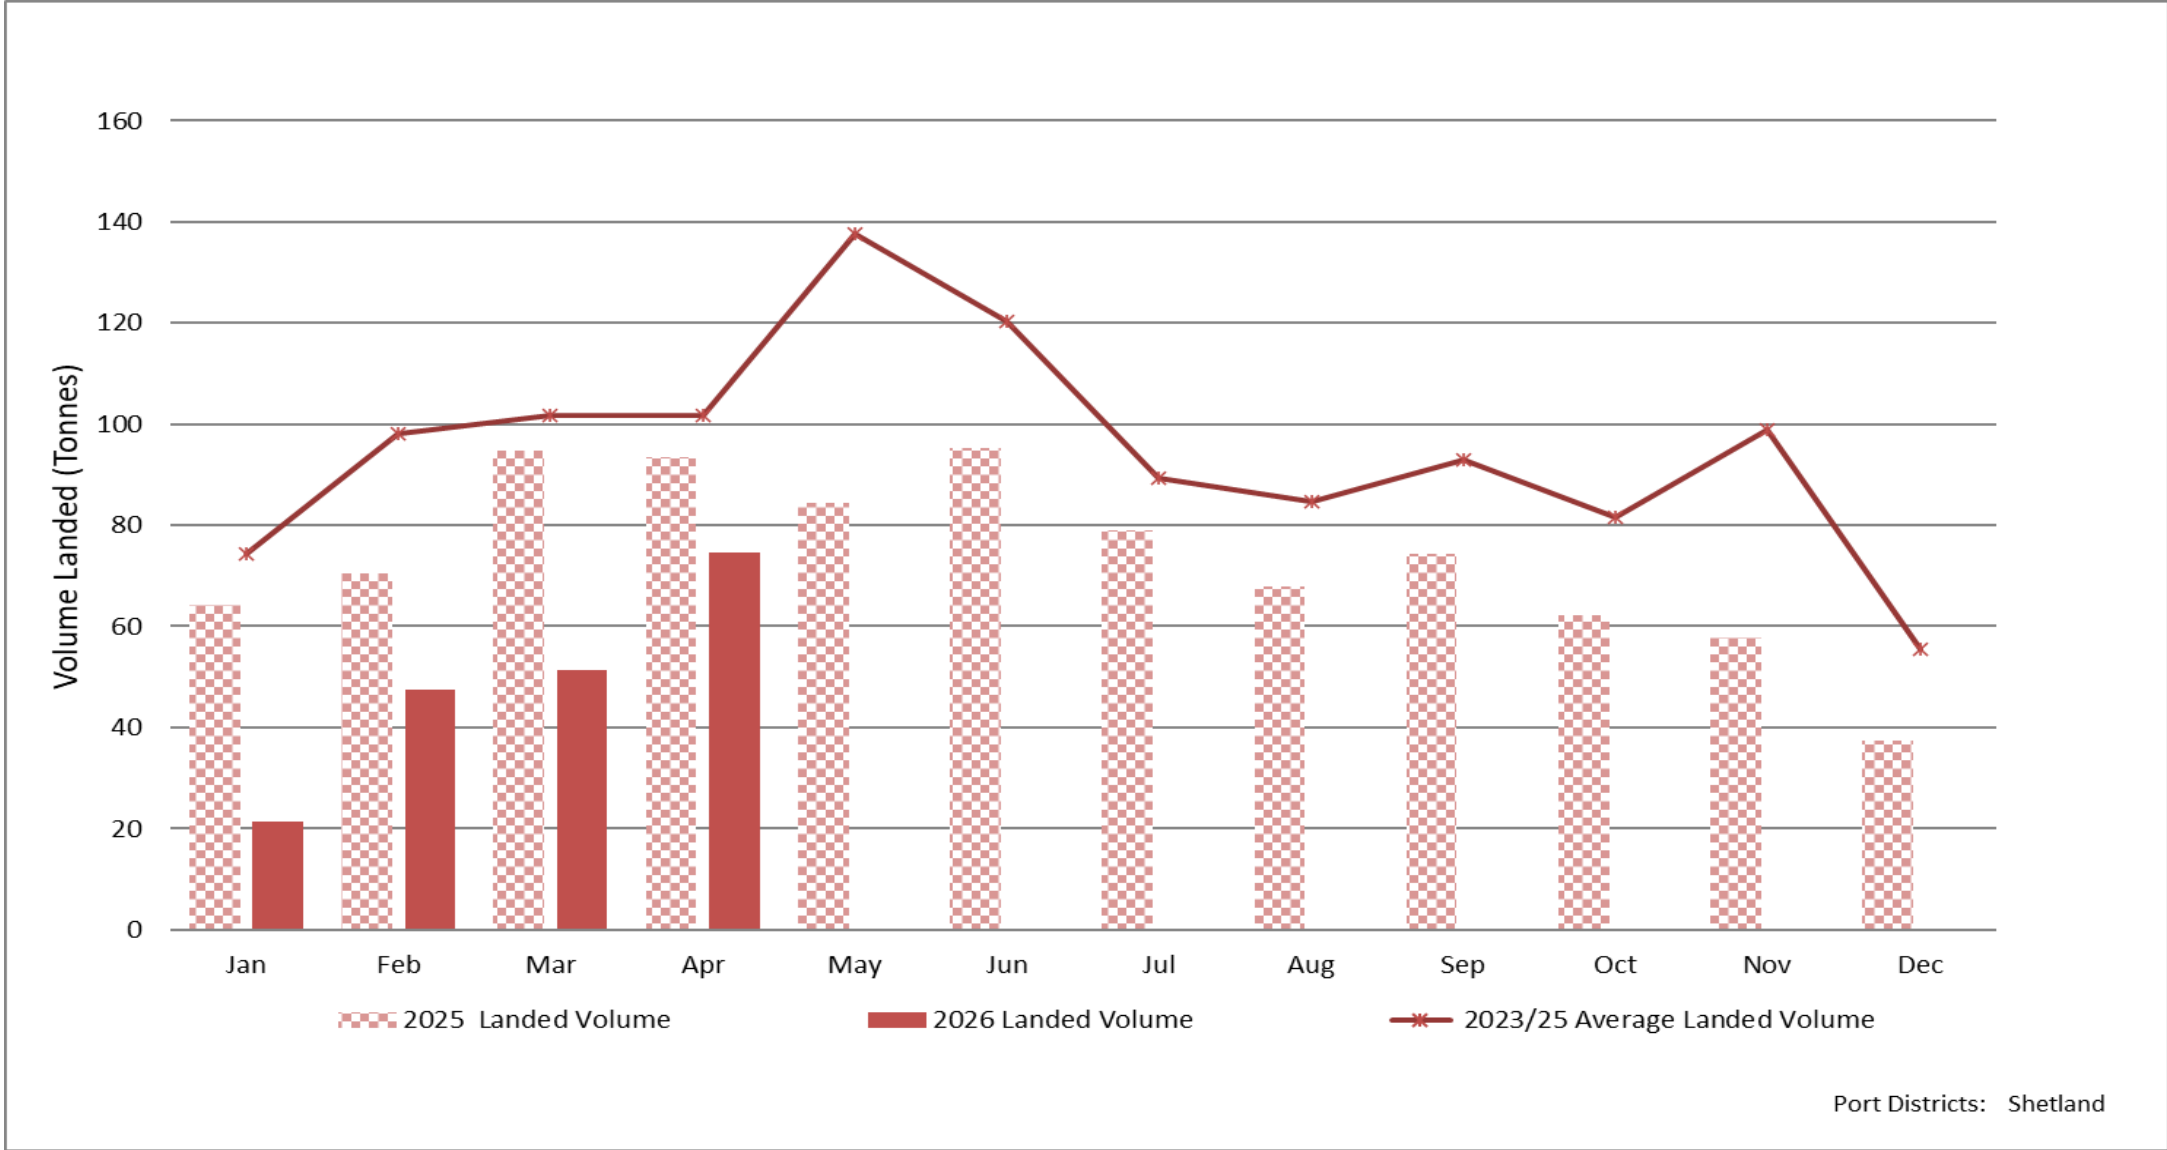

seafish

Scottish scallop landings

- Scottish landings have been separated into the following regions:
 - East Scotland
 - North Scotland
 - West Scotland
 - Orkney
 - Shetland
 - Western Isles
- Data is supplied by the Scottish Marine Analytical Unit and updated monthly.
- Landings data is provisional at this time; it should be interpreted as such and treated accordingly.
- Given this is provisional data - continuous adjustments will be made in future monthly updates.
- NB: Due to variances in volumes landed in different regions, not all vertical axes are the same.

2026: East Scotland – scallop landings

2026: North Scotland – scallop landings

2026: West Scotland – scallop landings

2026: Orkney – scallop landings

2026: Shetland – scallop landings

2026: Western Isles – scallop landings