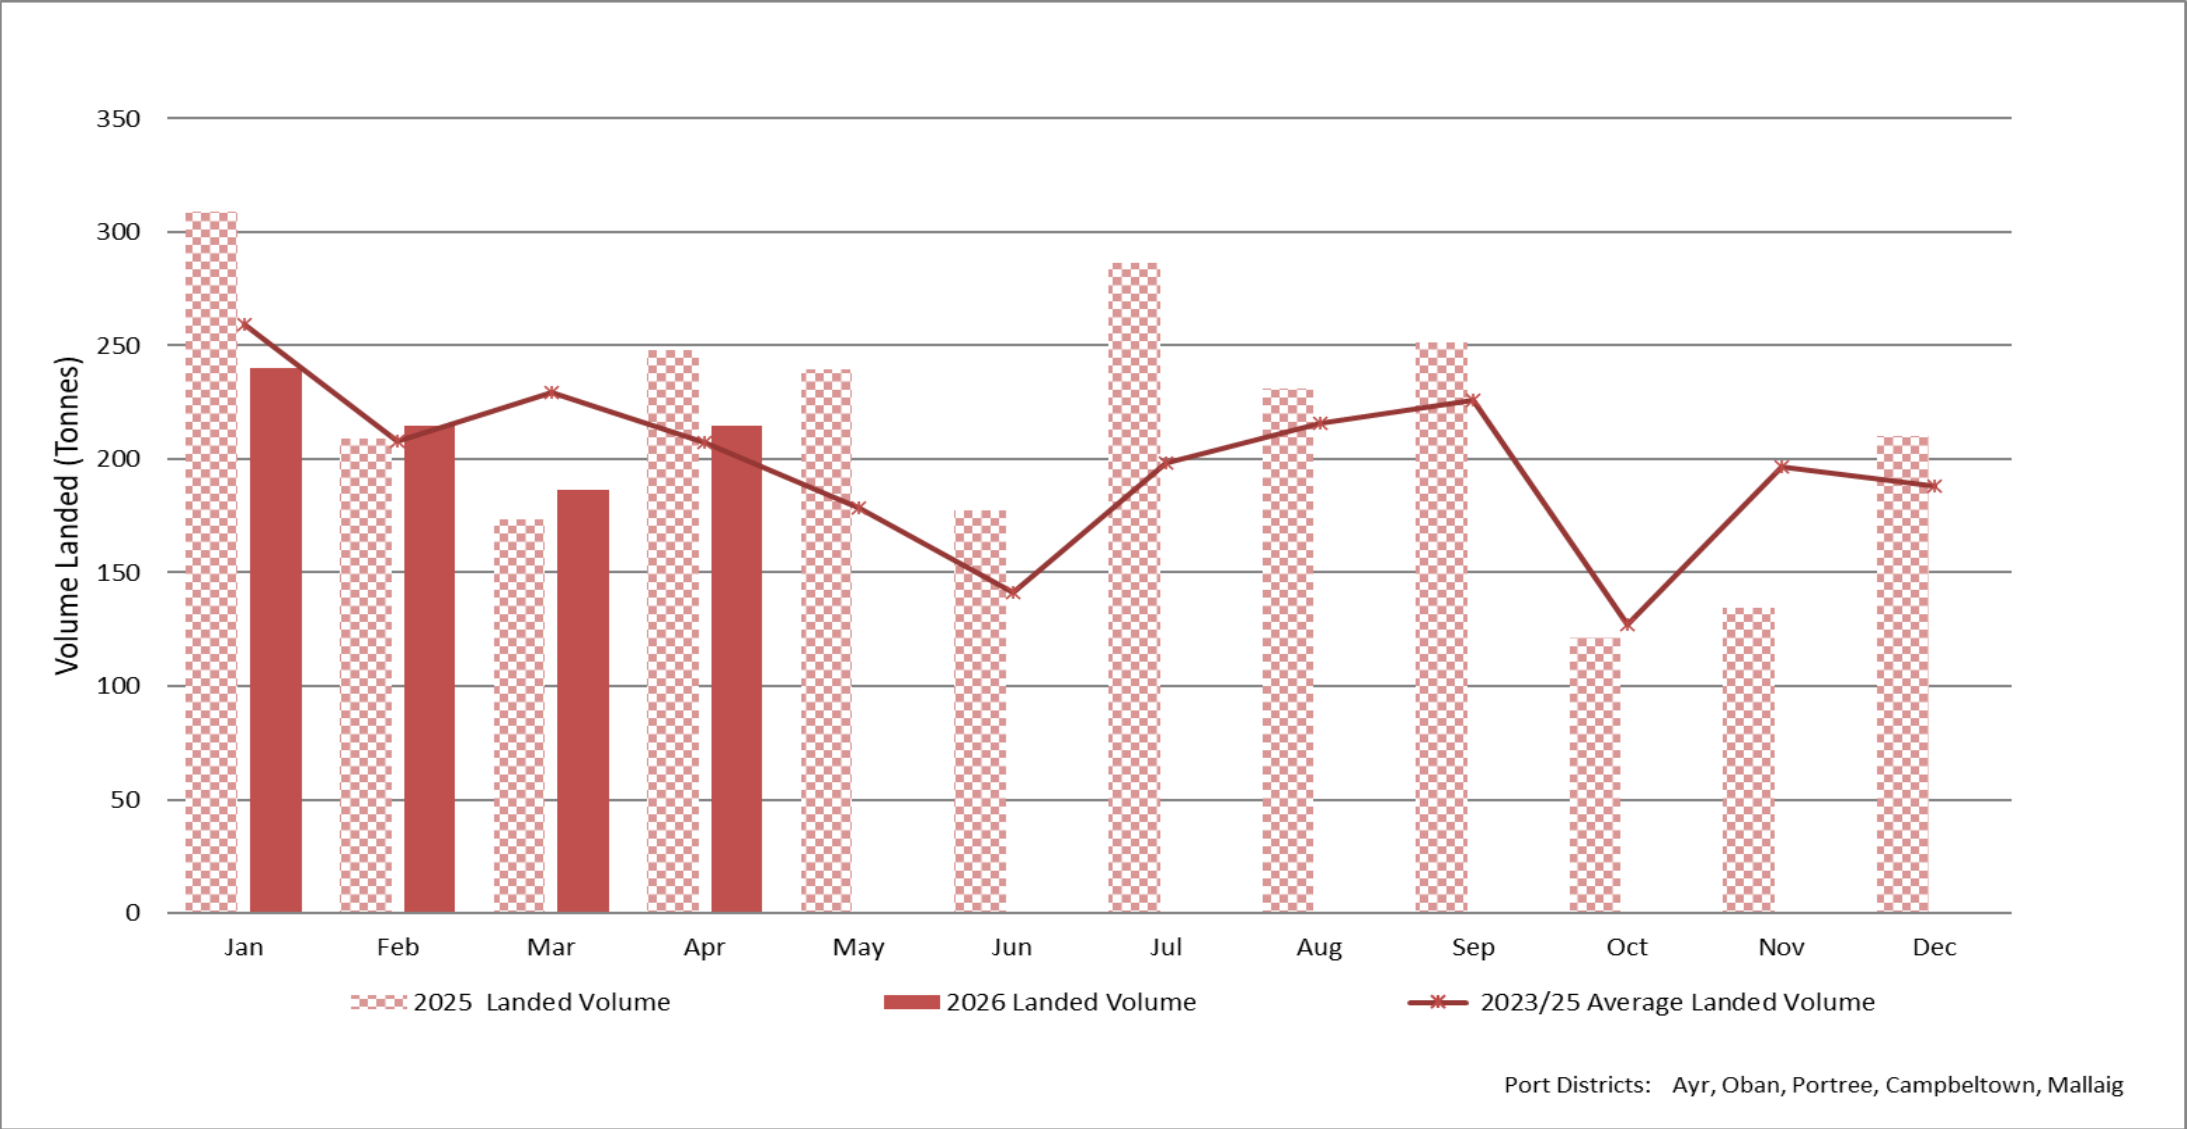

2026 Scottish scallop landings

Monthly landings summary January - April

Here to give the UK seafood sector **the support it needs to thrive.**

The Seafish logo is located in the bottom right corner of the slide. It features a stylized fish icon above the word "seafish" in a lowercase, sans-serif font. The background of the slide is white, with a large blue triangle in the bottom right corner and a yellow diagonal stripe separating it from the white background.

seafish

Scottish scallop landings

- Scottish landings have been separated into the following regions:
 - East Scotland
 - North Scotland
 - West Scotland
 - Orkney
 - Shetland
 - Western Isles
- Data is supplied by the Scottish Marine Analytical Unit and updated monthly.
- Landings data is provisional at this time; it should be interpreted as such and treated accordingly.
- Given this is provisional data - continuous adjustments will be made in future monthly updates.
- NB: Due to variances in volumes landed in different regions, not all vertical axes are the same.

Scottish scallop landings

- For the purposes of the Scottish landings shown in these updates. Landings from Port Districts have been grouped into the following regions:
- **East Scotland**
 - Buckie, Fraserburgh, Peterhead, Aberdeen, Anstruther, Eyemouth.
- **North Scotland**
 - Ullapool, Lochinver, Kinlochbervie, Scrabster.
- **West Scotland**
 - Ayr, Oban, Campbeltown, Mallaig, Portree.
- **Orkney**
- **Shetland**
- **Western Isles**

2026: East Scotland – scallop landings

2026: North Scotland – scallop landings

2026: West Scotland – scallop landings

2026: Orkney – scallop landings

2026: Shetland – scallop landings

2026: Western Isles – scallop landings